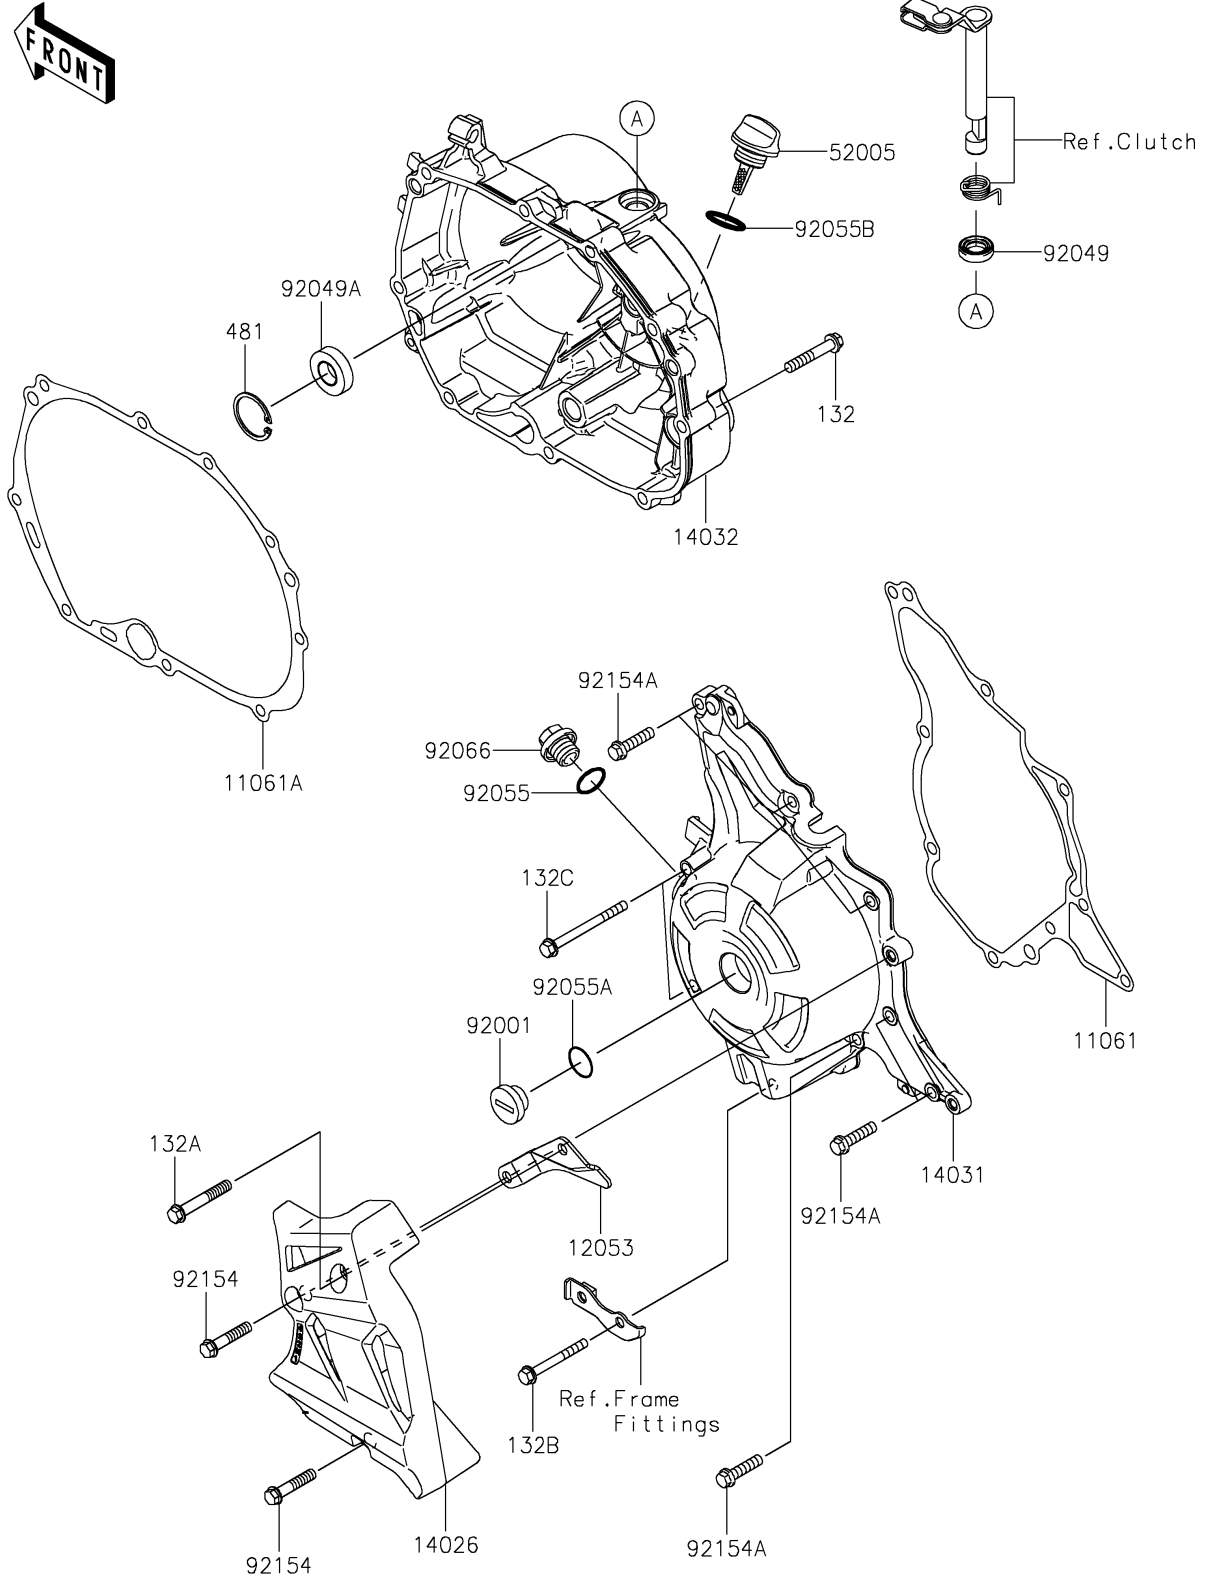

# 2022 Z125 PRO PARTS DIAGRAM

Engine Cover(s)

E1431

## 2022 Z125 PRO PARTS LIST

### Engine Cover(s)

ITEM NAME	PART NUMBER	QUANTITY
GASKET,GENERATOR (Ref # 11061)	11061-0125	1
GASKET,CLUTCH COVER (Ref # 11061A)	11061-0289	1
GUIDE-CHAIN (Ref # 12053)	12053-0233	1
COVER-CHAIN (Ref # 14026)	14026-0127	1
COVER-GENERATOR,F.M.GRAY (Ref # 14031)	14031-0575-26M	1
COVER-CLUTCH,F.M.GRAY (Ref # 14032)	14032-0634-26M	1
GAUGE,OIL LEVEL (Ref # 52005)	52005-0756	1
BOLT,GENERATOR COVER CAP (Ref # 92001)	92001-1827	1
SEAL-OIL,12X20X5.5 (Ref # 92049)	92049-0142	1
SEAL-OIL,AC0387E0 (Ref # 92049A)	92049-1595	1
RING-O,14.8X2.4 (Ref # 92055)	92055-0153	1
RING-O,25.7X2.4 (Ref # 92055A)	92055-0154	1
RING-O,20X2 (Ref # 92055B)	92055-0155	1
PLUG,14X10 (Ref # 92066)	92066-1571	1
BOLT,FLANGED,6X30 (Ref # 92154)	92154-1080	2
BOLT,FLANGED,6X25 (Ref # 92154A)	92154-2154	6
BOLT-FLANGED-SMALL,6X35 (Ref # 132)	132BA0635	9
BOLT-FLANGED-SMALL,6X40 (Ref # 132A)	132BA0640	1
BOLT-FLANGED-SMALL,6X45 (Ref # 132B)	132BA0645	1
BOLT-FLANGED-SMALL,6X60 (Ref # 132C)	132BA0660	2
CIRCLIP-TYPE-C,28MM (Ref # 481)	481J2800	1