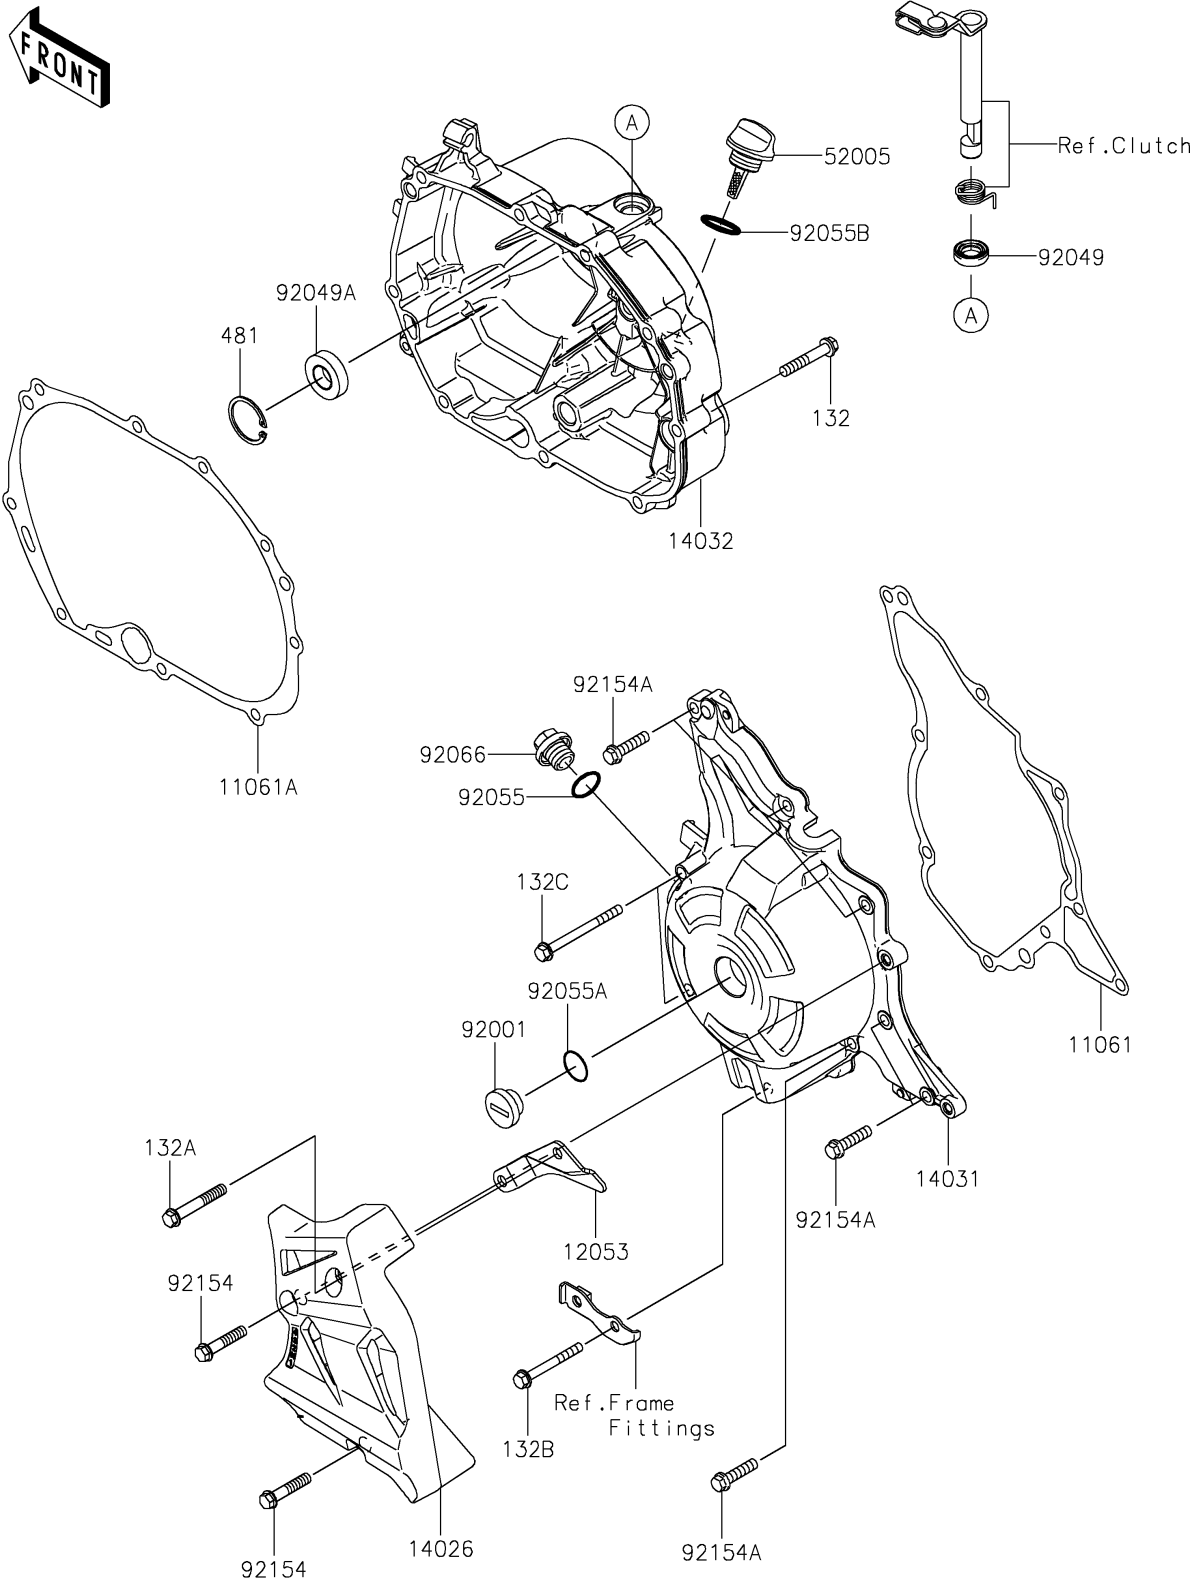

2023 Z125 PRO PARTS DIAGRAM

Engine Cover(s)

E1431

2023 Z125 PRO PARTS LIST

Engine Cover(s)

ITEM NAME	PART NUMBER	QUANTITY
GASKET,GENERATOR (Ref # 11061)	11061-0125	1
GASKET,CLUTCH COVER (Ref # 11061A)	11061-0289	1
GUIDE-CHAIN (Ref # 12053)	12053-0233	1
COVER-CHAIN (Ref # 14026)	14026-0127	1
COVER-GENERATOR,F.M.GRAY (Ref # 14031)	14031-0575-26M	1
COVER-CLUTCH,F.M.GRAY (Ref # 14032)	14032-0634-26M	1
GAUGE,OIL LEVEL (Ref # 52005)	52005-0756	1
BOLT,GENERATOR COVER CAP (Ref # 92001)	92001-1827	1
SEAL-OIL,12X20X5.5 (Ref # 92049)	92049-0142	1
SEAL-OIL,AC0387E0 (Ref # 92049A)	92049-1595	1
RING-O,14.8X2.4 (Ref # 92055)	92055-0153	1
RING-O,25.7X2.4 (Ref # 92055A)	92055-0154	1
RING-O,20X2 (Ref # 92055B)	92055-0155	1
PLUG,14X10 (Ref # 92066)	92066-1571	1
BOLT,FLANGED,6X30 (Ref # 92154)	92154-1080	2
BOLT,FLANGED,6X25 (Ref # 92154A)	92154-2154	6
BOLT-FLANGED-SMALL,6X35 (Ref # 132)	132BA0635	9
BOLT-FLANGED-SMALL,6X40 (Ref # 132A)	132BA0640	1
BOLT-FLANGED-SMALL,6X45 (Ref # 132B)	132BA0645	1
BOLT-FLANGED-SMALL,6X60 (Ref # 132C)	132BA0660	2
CIRCLIP-TYPE-C,28MM (Ref # 481)	481J2800	1