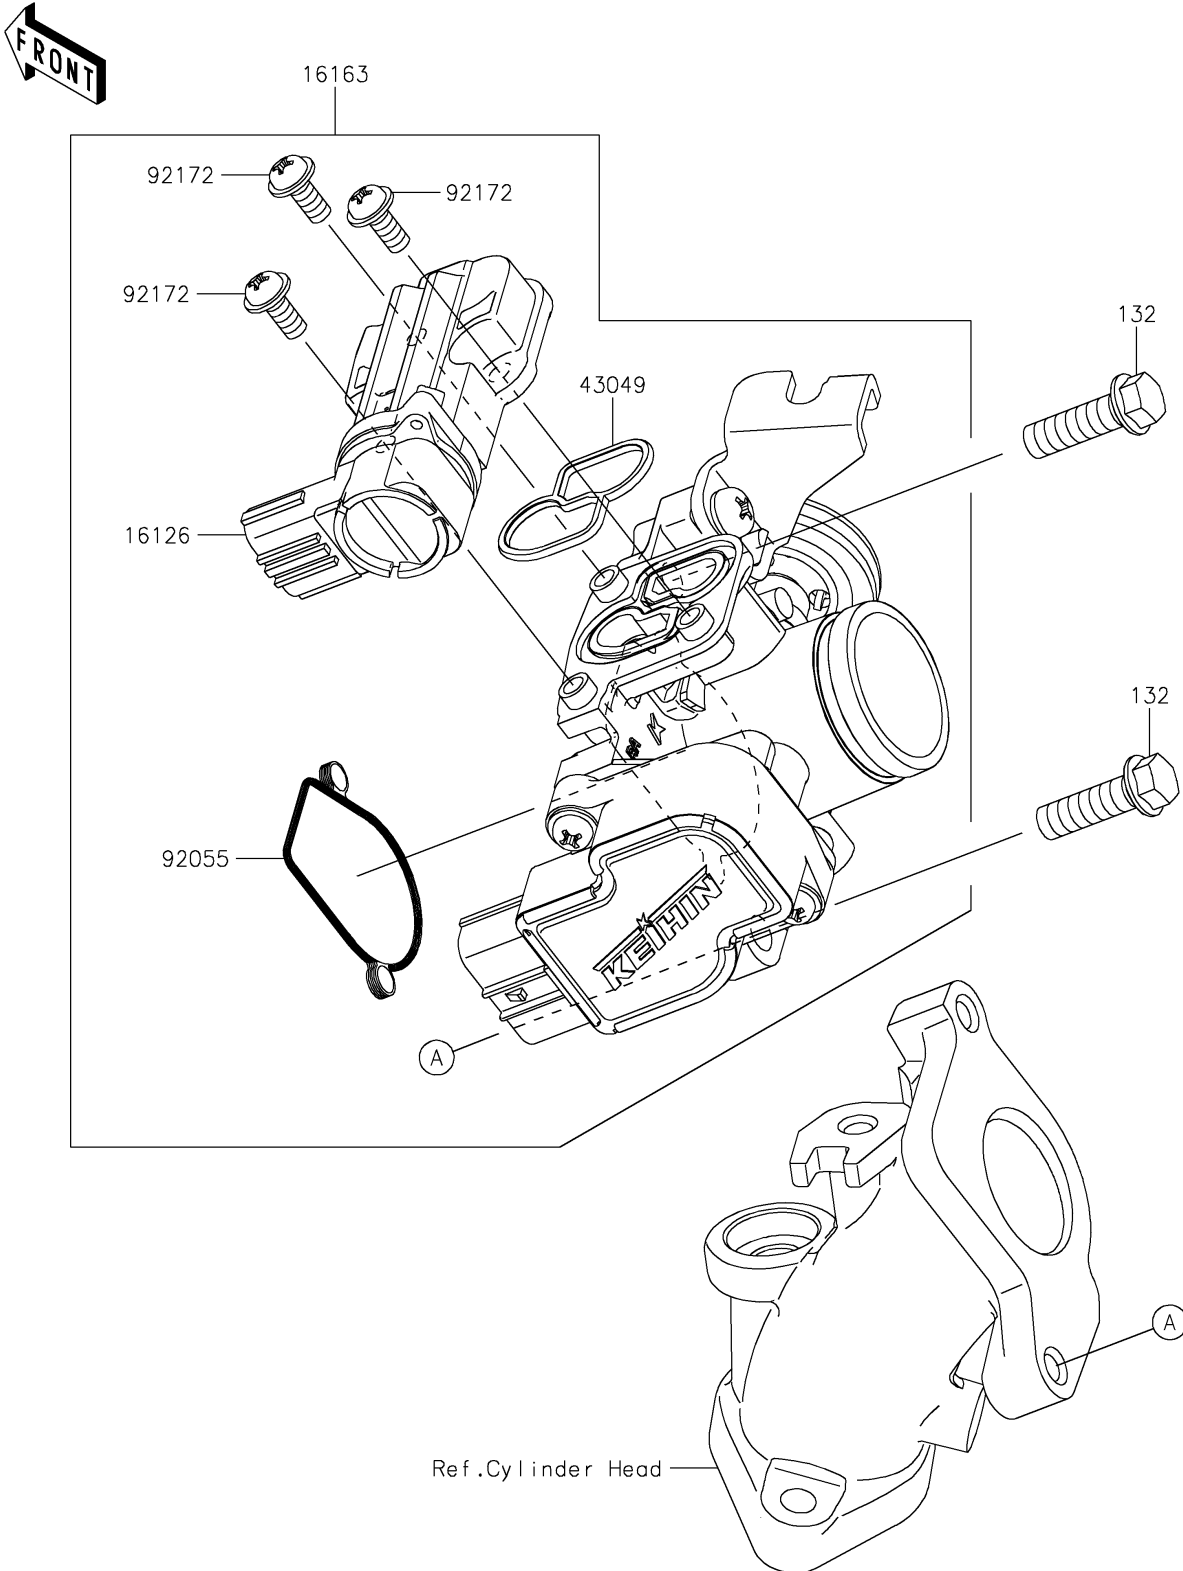

2022 Z125 PRO PARTS DIAGRAM

Throttle

E1510

2022 Z125 PRO PARTS LIST

Throttle

ITEM NAME	PART NUMBER	QUANTITY
-----------	-------------	----------