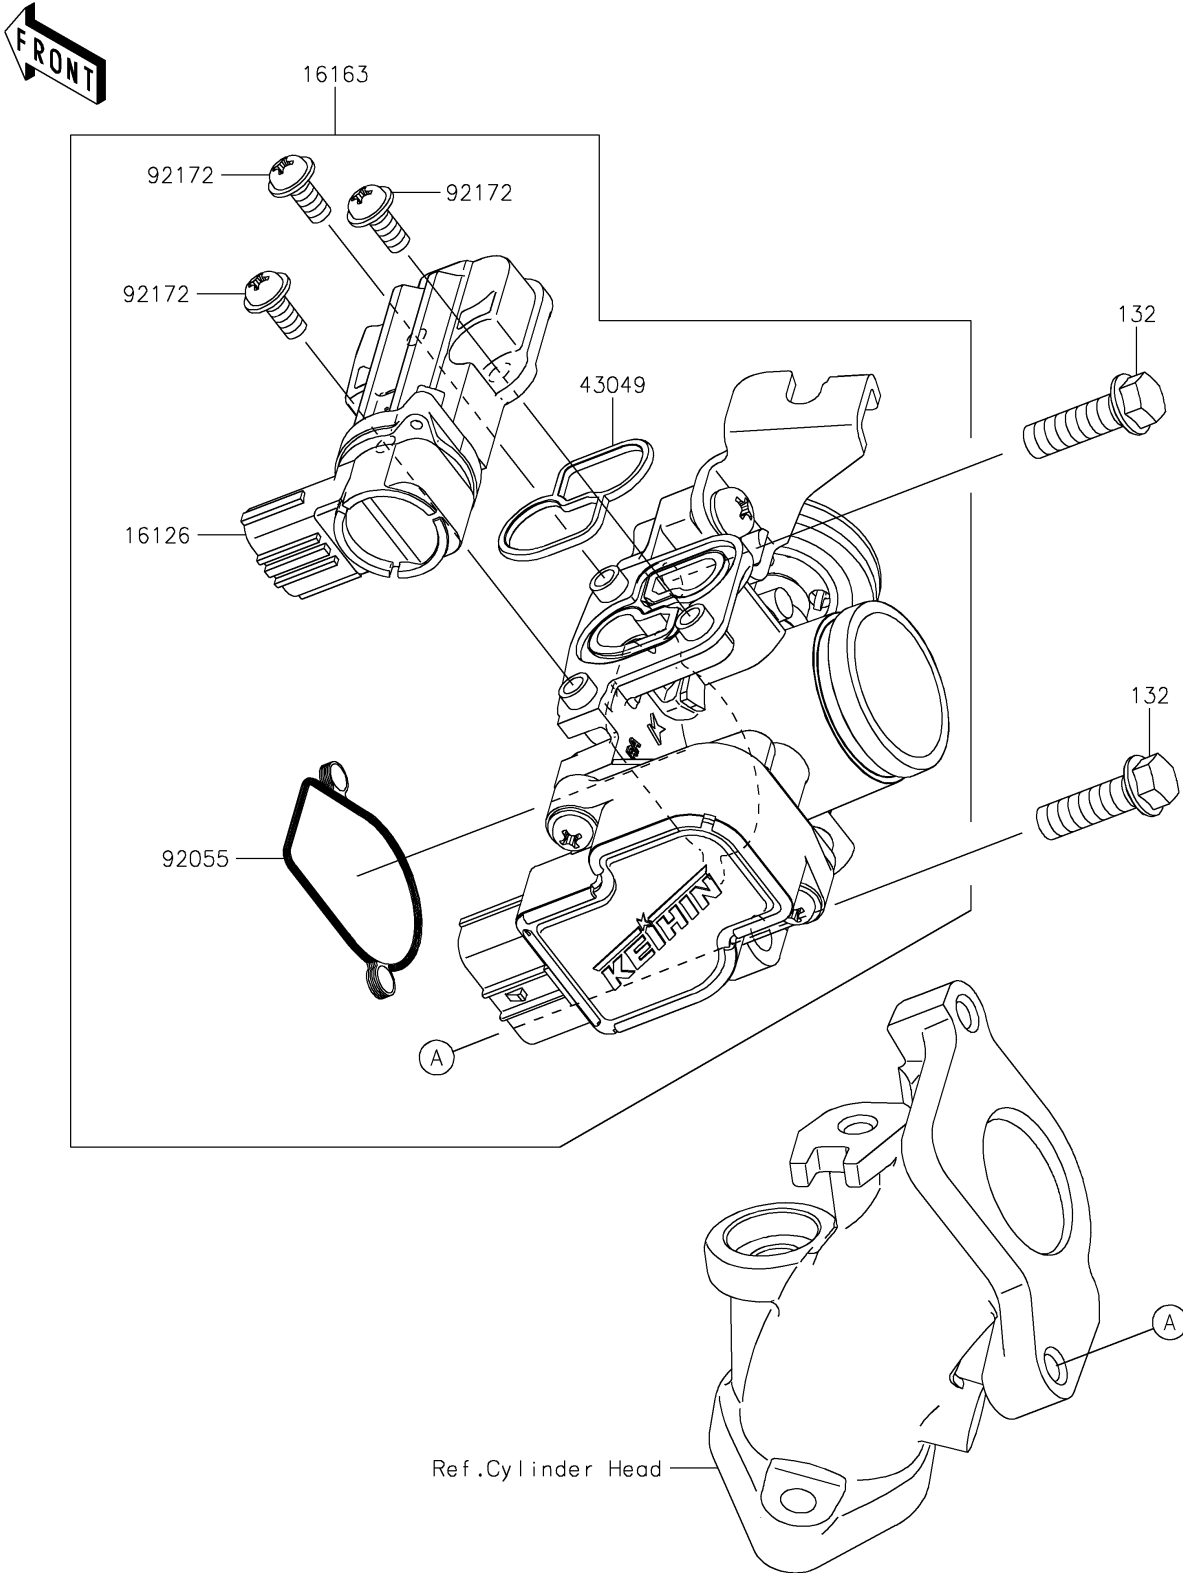

2022 Z125 PRO PARTS DIAGRAM

Throttle

E1510

2022 Z125 PRO PARTS LIST

Throttle

ITEM NAME	PART NUMBER	QUANTITY
-----------	-------------	----------