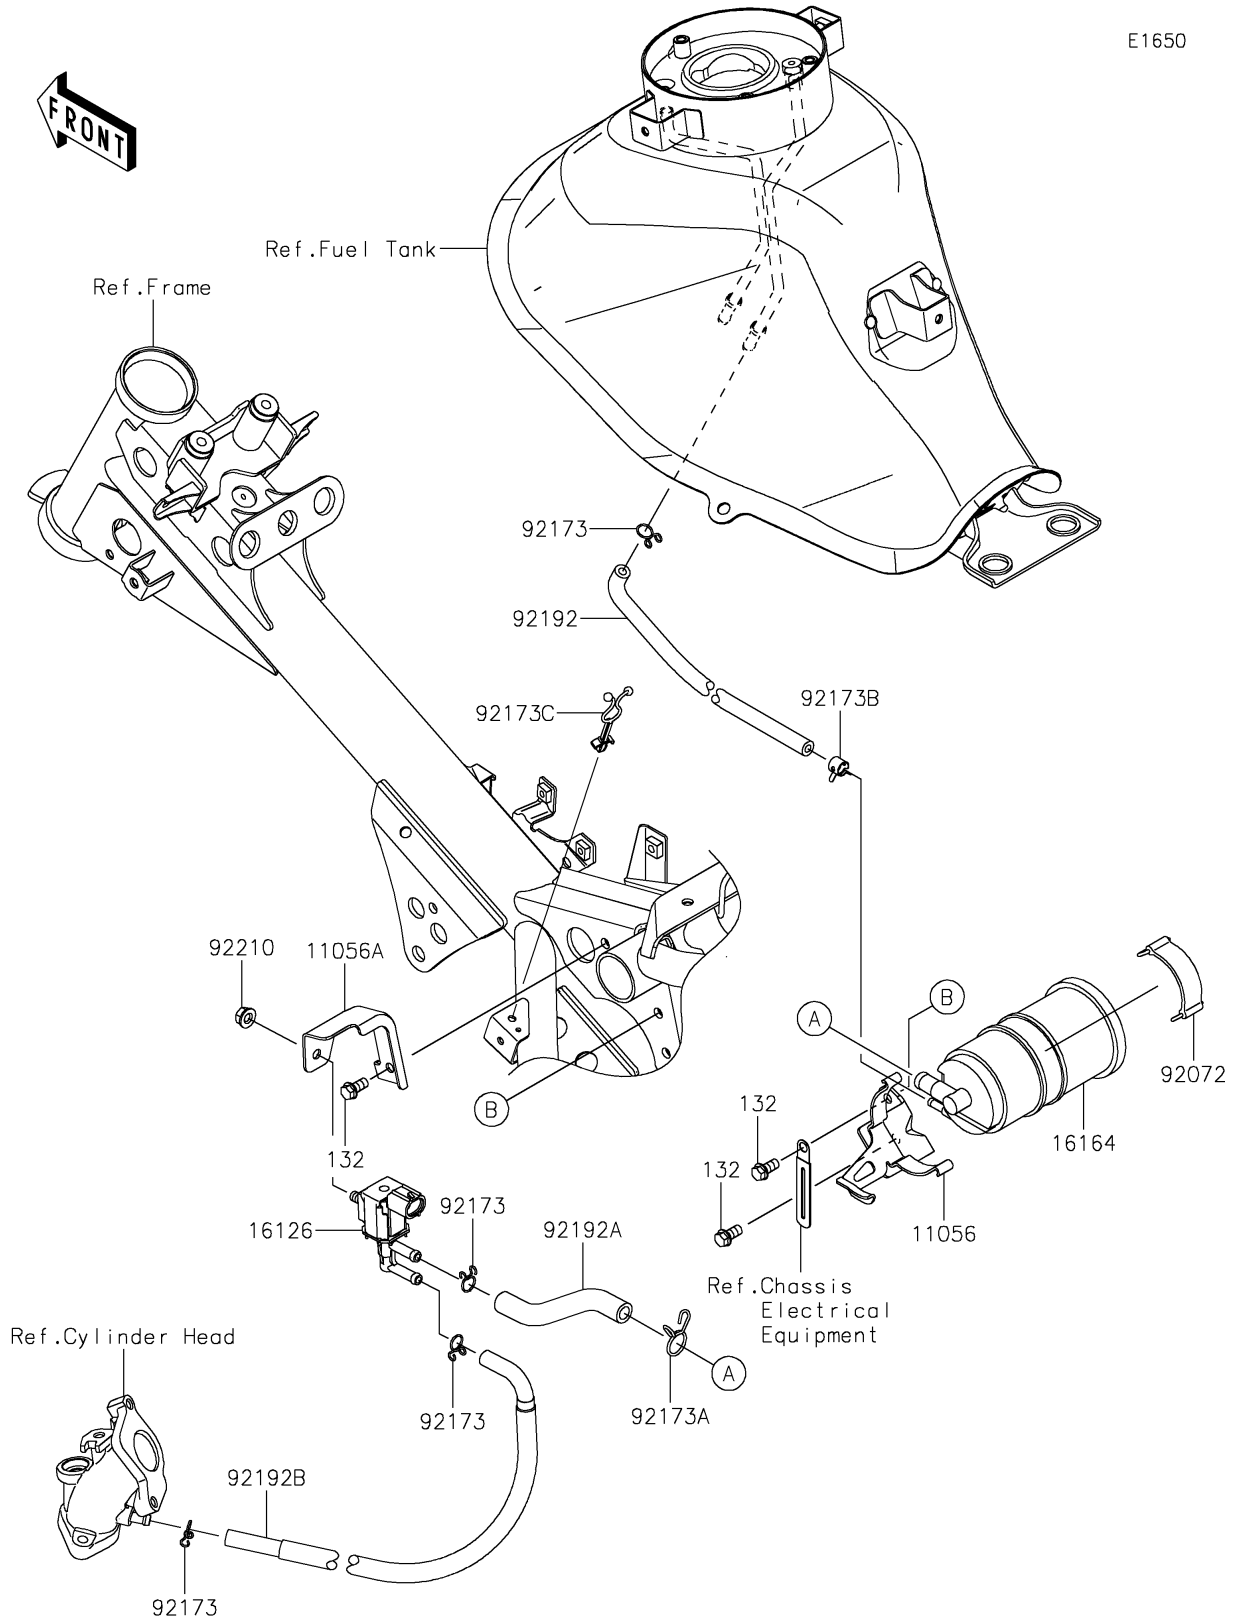

2022 Z125 PRO PARTS DIAGRAM

Fuel Evaporative System(CA)

E1650

2022 Z125 PRO PARTS LIST

Fuel Evaporative System(CA)

ITEM NAME	PART NUMBER	QUANTITY
BRACKET,CANISTER (Ref # 11056)	11056-7523	1
BRACKET,VALVE (Ref # 11056A)	11056-7743	1
VALVE,SOLENOID (Ref # 16126)	16126-0705	1
CANISTER (Ref # 16164)	16164-0704	1
BAND,L=50 (Ref # 92072)	92072-1419	1
CLAMP (Ref # 92173)	92173-0050	4
CLAMP,14MM (Ref # 92173A)	92173-1015	1
CLAMP (Ref # 92173B)	92173-1143	1
CLAMP (Ref # 92173C)	92173-1616	1
TUBE,TANK-CANISTER (Ref # 92192)	92192-1484	1
TUBE,CANISTER-VALVE (Ref # 92192A)	92192-1531	1
TUBE,VALVE-PIPE INTAKE (Ref # 92192B)	92192-1747	1
NUT,FLANGED,6MM (Ref # 92210)	92210-1514	1
BOLT-FLANGED-SMALL,6X12 (Ref # 132)	132BA0612	3