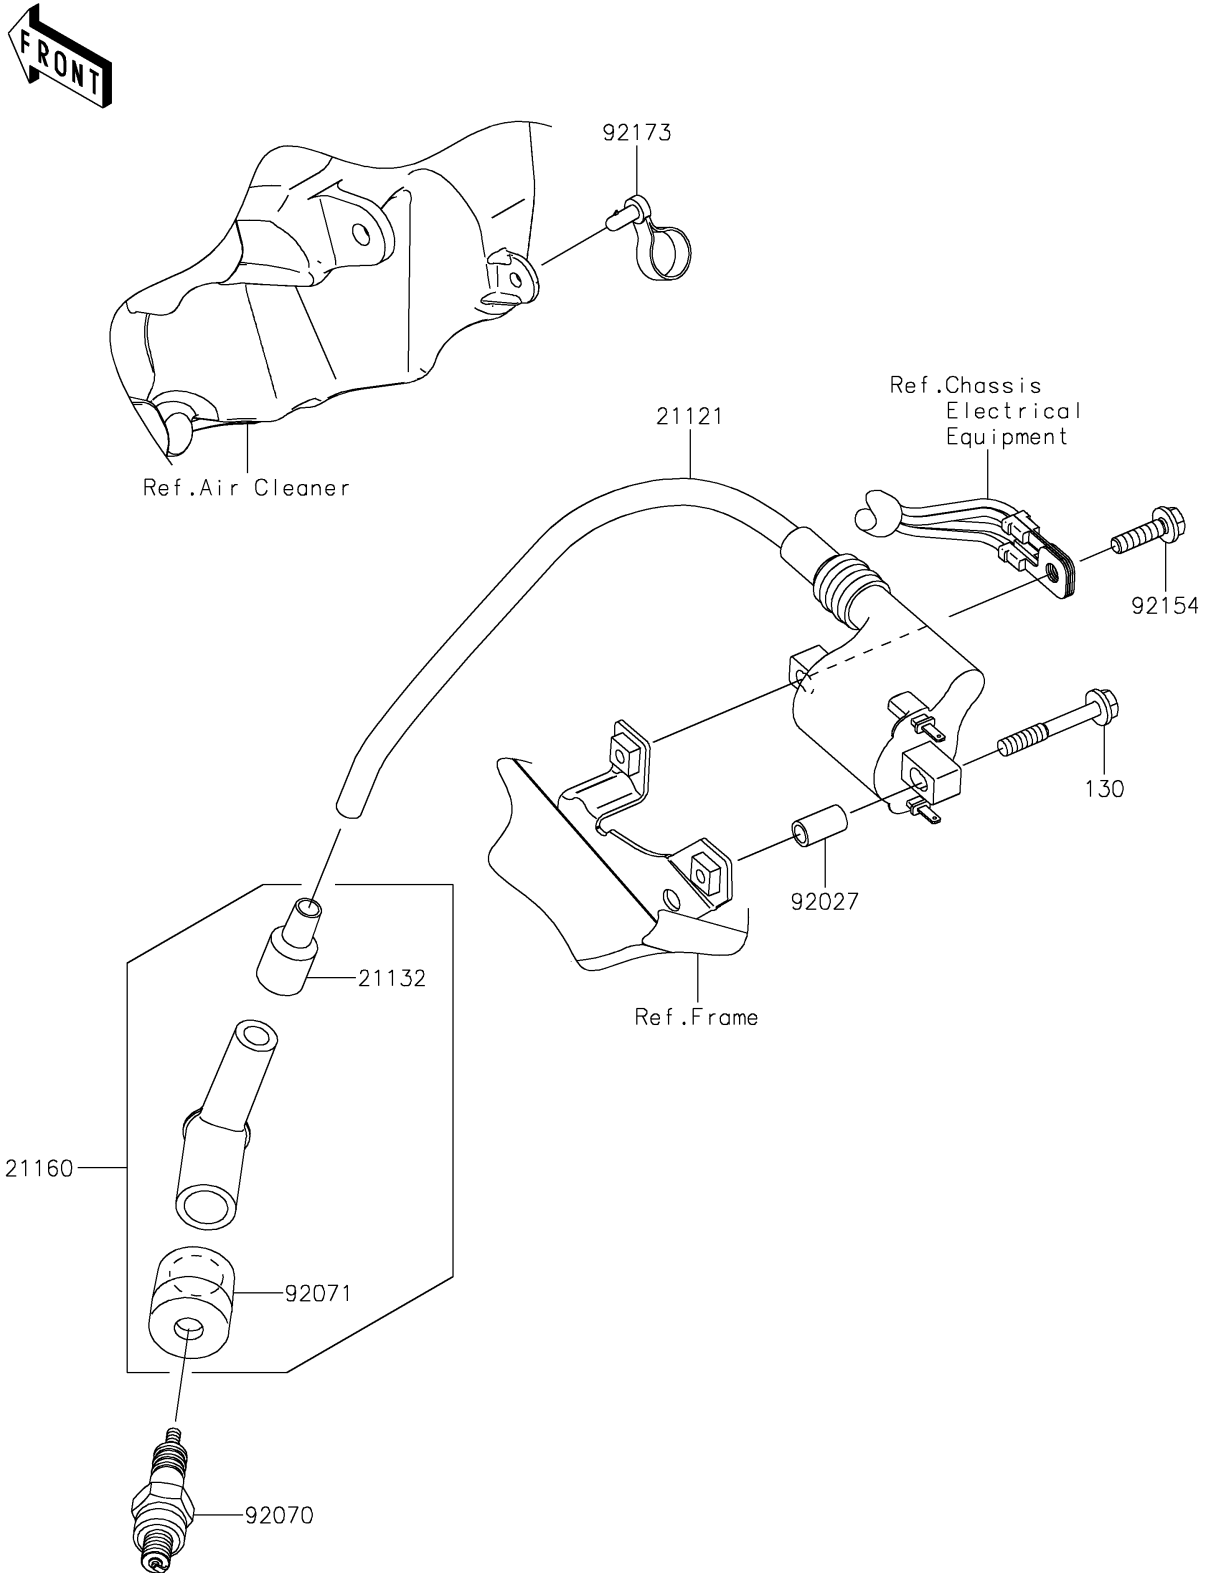

2022 Z125 PRO PARTS DIAGRAM

Ignition System

E1830

2022 Z125 PRO PARTS LIST

Ignition System

ITEM NAME	PART NUMBER	QUANTITY
COIL-IGNITION (Ref # 21121)	21121-0727	1
GROMMET,HIGH TENSION (Ref # 21132)	21132-005	1
CAP-ASSY-PLUG (Ref # 21160)	21160-1085	1
COLLAR,5.6X8X14.5 (Ref # 92027)	92027-1789	1
PLUG-SPARK,CR6HSA(NGK) (Ref # 92070)	92070-0023	1
GROMMET,PLUG CAP (Ref # 92071)	92071-1184	1
BOLT,FLANGED,5X18 (Ref # 92154)	92154-0785	1
CLAMP,SPEED,L=58 (Ref # 92173)	92173-1077	1
BOLT-FLANGED,5X35 (Ref # 130)	130BA0535	1