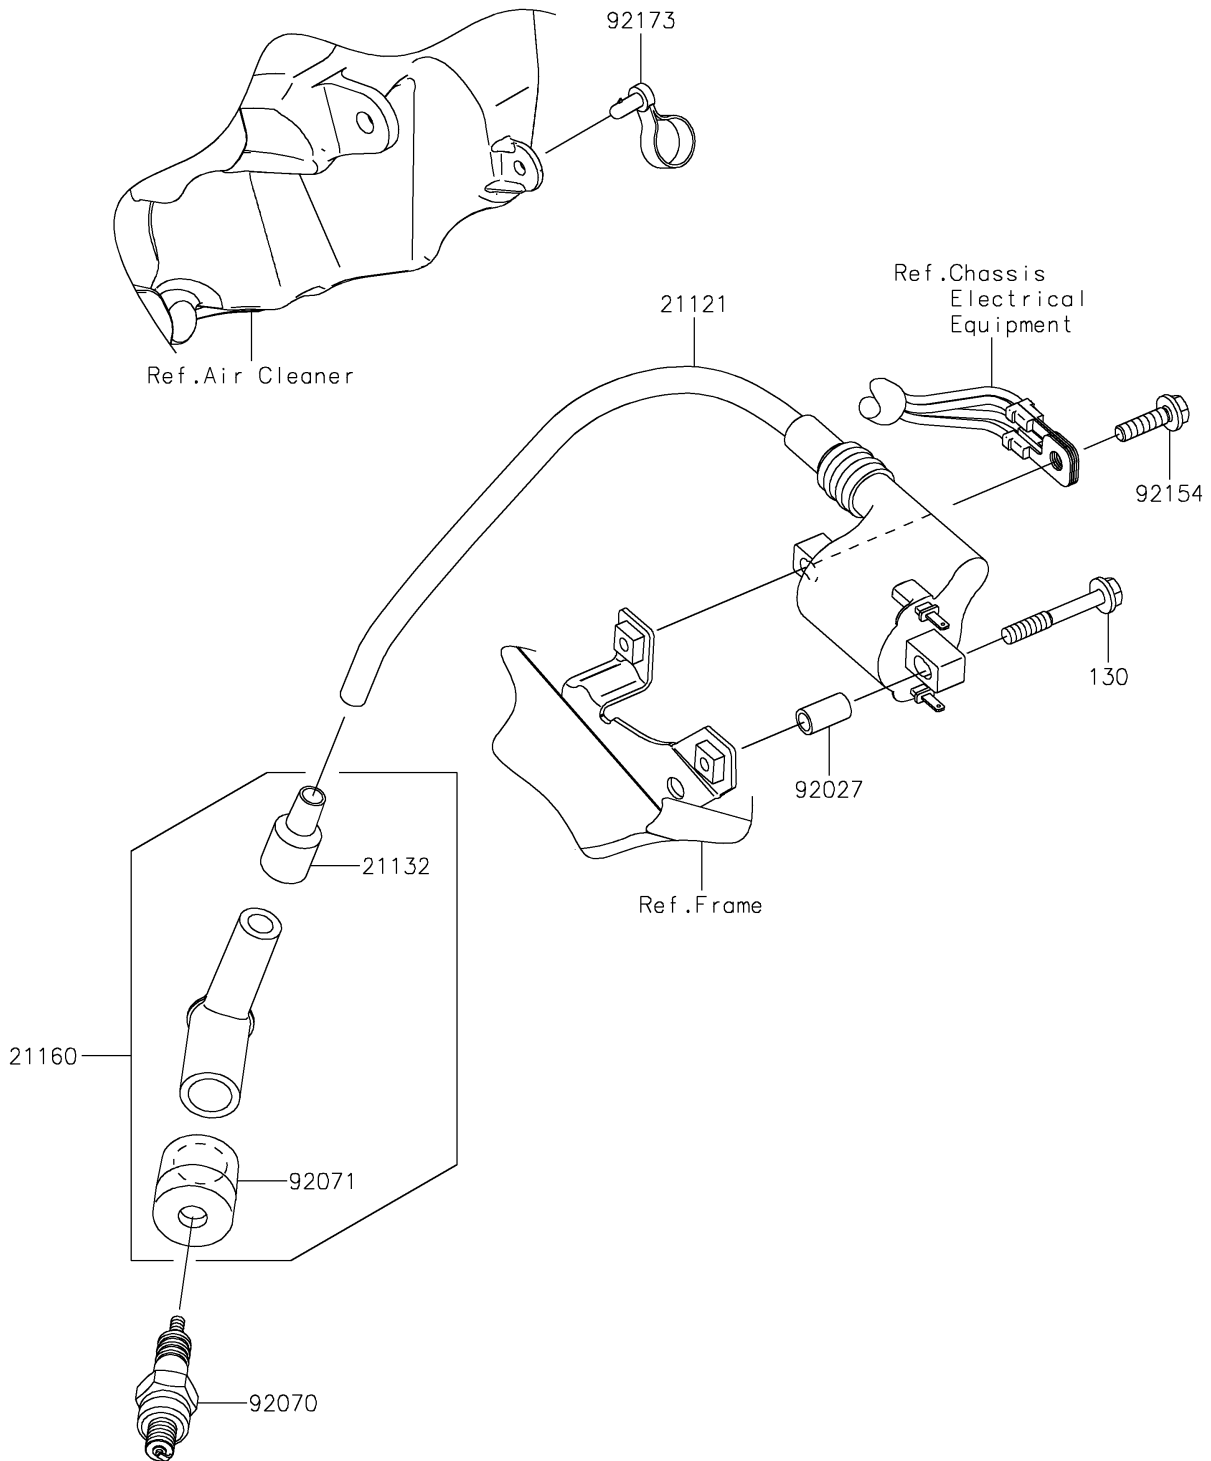

2022 Z125 PRO PARTS DIAGRAM

Ignition System

E1830

2022 Z125 PRO PARTS LIST

Ignition System

ITEM NAME	PART NUMBER	QUANTITY
COIL-IGNITION (Ref # 21121)	21121-0727	1
GROMMET,HIGH TENSION (Ref # 21132)	21132-005	1
CAP-ASSY-PLUG (Ref # 21160)	21160-1085	1
COLLAR,5.6X8X14.5 (Ref # 92027)	92027-1789	1
PLUG-SPARK,CR6HSA(NGK) (Ref # 92070)	92070-0023	1
GROMMET,PLUG CAP (Ref # 92071)	92071-1184	1
BOLT,FLANGED,5X18 (Ref # 92154)	92154-0785	1
CLAMP,SPEED,L=58 (Ref # 92173)	92173-1077	1
BOLT-FLANGED,5X35 (Ref # 130)	130BA0535	1