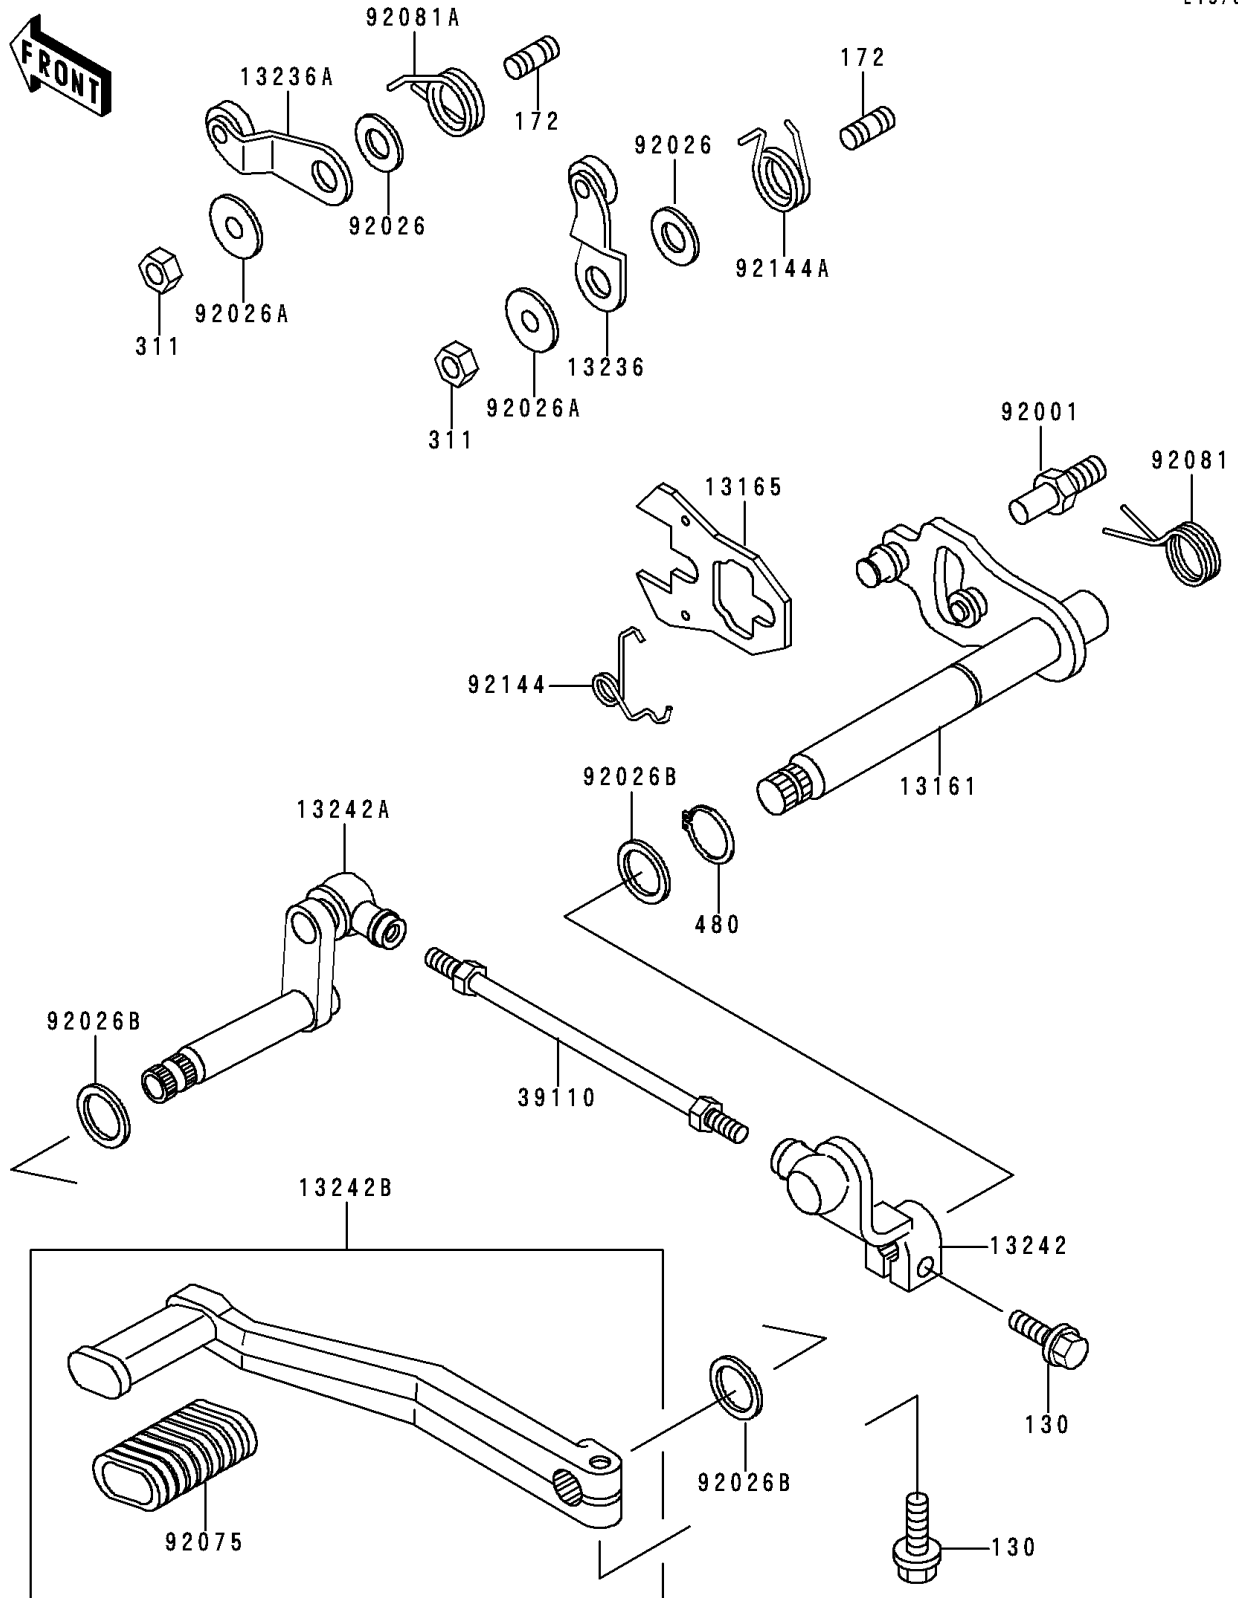

1996 Voyager XII PARTS DIAGRAM

Gear Change Mechanism

E1370

1996 Voyager XII PARTS LIST

Gear Change Mechanism

ITEM NAME	PART NUMBER	QUANTITY
-----------	-------------	----------