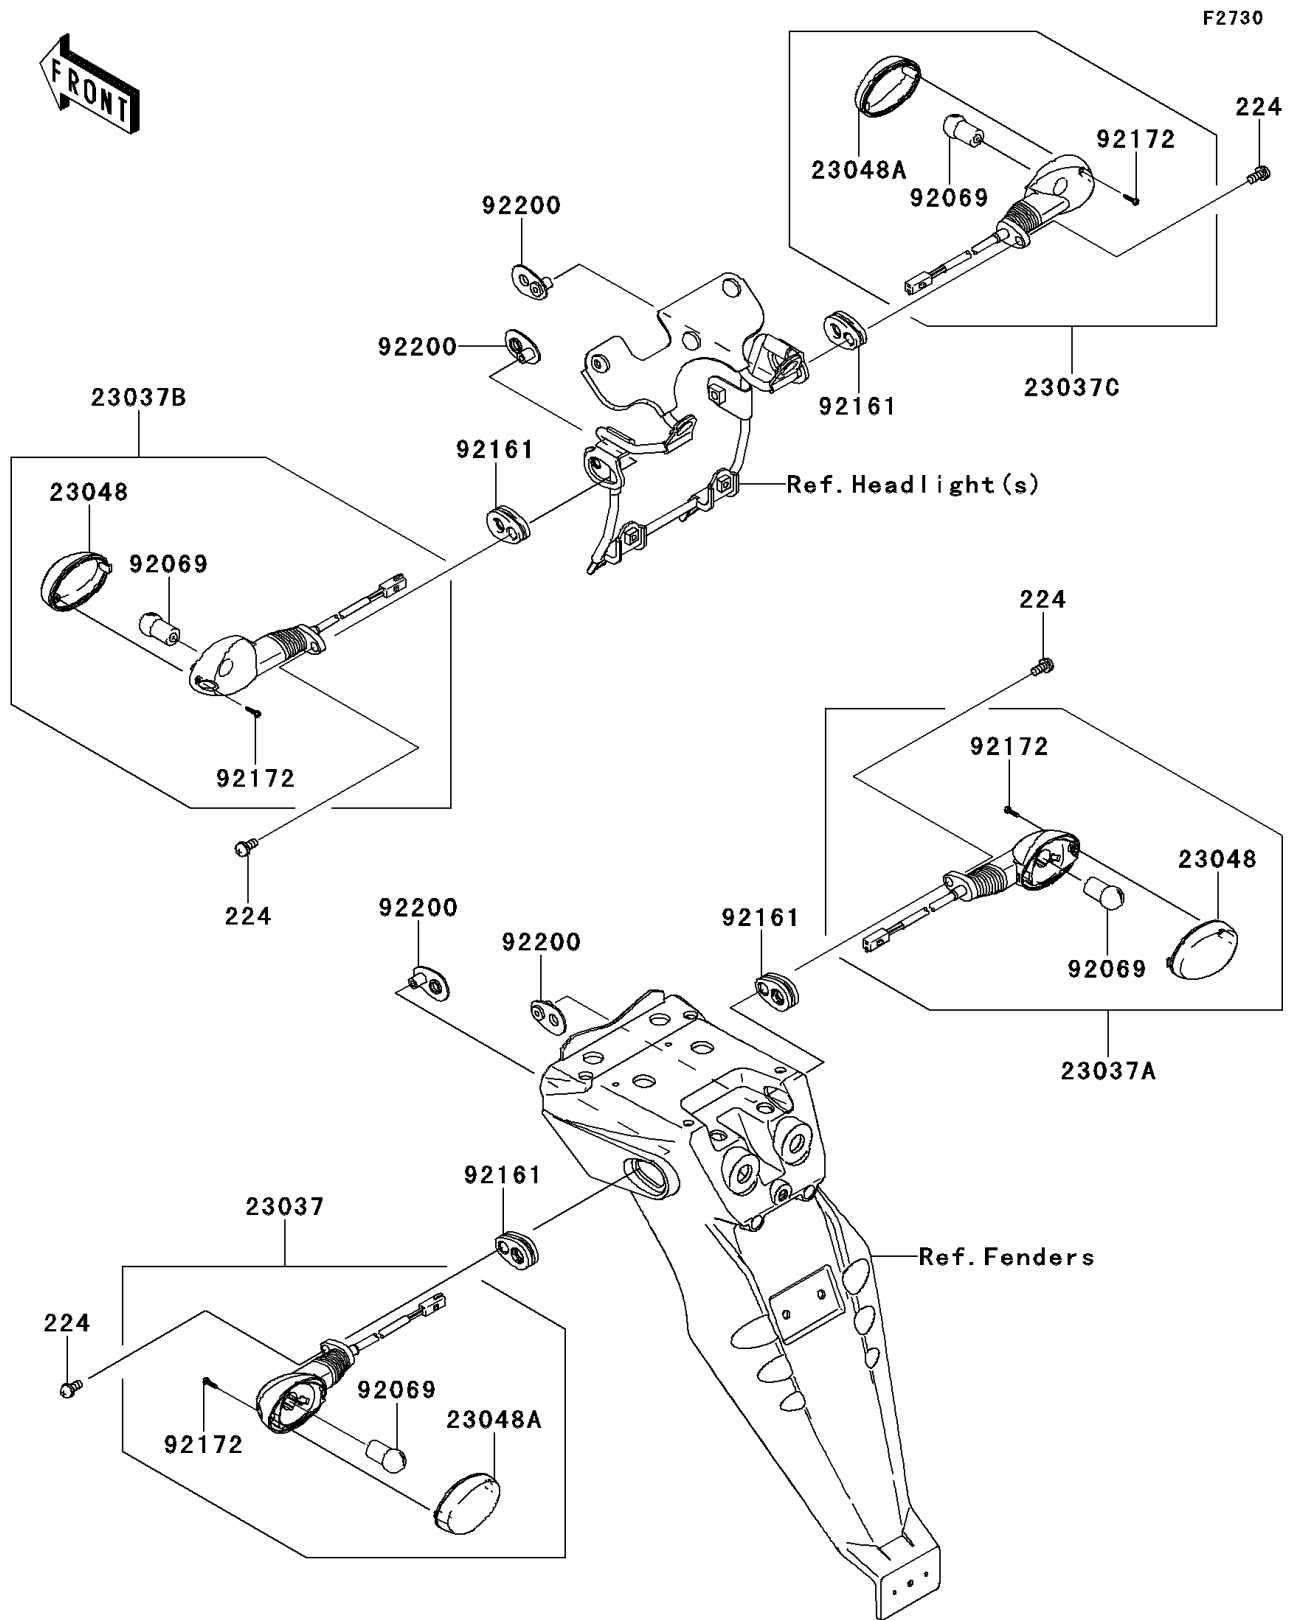

# 2011 KLX250S (Canada Only) PARTS DIAGRAM

Turn Signals

## 2011 KLX250S (Canada Only) PARTS LIST

### Turn Signals

ITEM NAME	PART NUMBER	QUANTITY
SCREW-PAN-WP-CROS,6X14 (Ref # 224)	224AB0614	4
LAMP-ASSY-SIGNAL,RR,LH (Ref # 23037)	23037-0121	1
LAMP-ASSY-SIGNAL,RR,RH (Ref # 23037A)	23037-0122	1
LAMP-ASSY-SIGNAL,FR,LH (Ref # 23037B)	23037-0125	1
LAMP-ASSY-SIGNAL,FR,RH (Ref # 23037C)	23037-0126	1
LENS-SIGNAL LAMP,FR,LH&RR,RH (Ref # 23048)	23048-0012	2
LENS-SIGNAL LAMP,FR,RH&RR,LH (Ref # 23048A)	23048-0013	2
BULB,12V 10W (Ref # 92069)	92069-0024	4
DAMPER,SIGNAL LAMP (Ref # 92161)	92161-0828	4
SCREW,TAPPING,2.9X13 (Ref # 92172)	92172-0343	4
WASHER,SIGNAL LAMP (Ref # 92200)	92200-0370	4