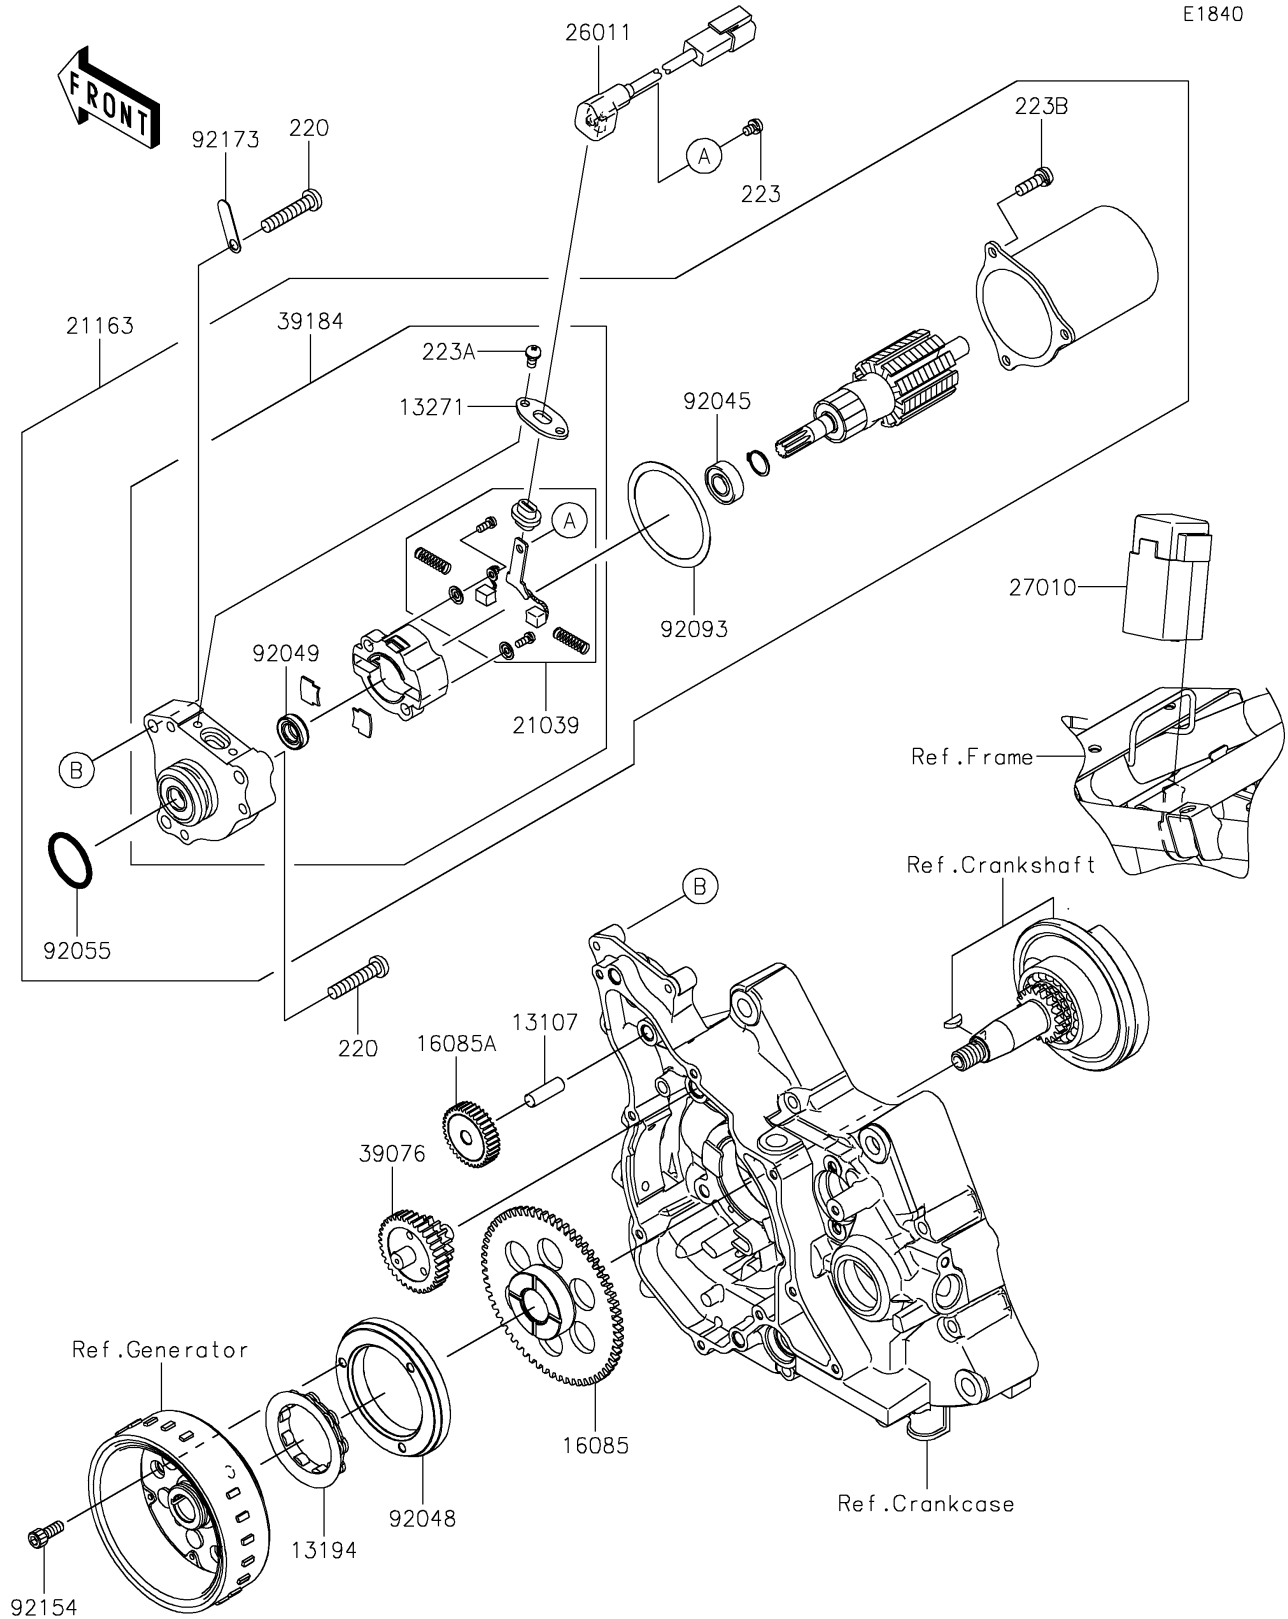

2022 Z125 PRO PARTS DIAGRAM

Starter Motor

E1840

2022 Z125 PRO PARTS LIST

Starter Motor

ITEM NAME	PART NUMBER	QUANTITY
SHAFT,8X25 (Ref # 13107)	13107-1142	1
CLUTCH-ONEWAY (Ref # 13194)	13194-0019	1
PLATE (Ref # 13271)	13271-0674	1
GEAR,62T (Ref # 16085)	16085-0659	1
GEAR,IDLE,45T (Ref # 16085A)	16085-0663	1
BRUSH,STARTER MOTOR(SET) (Ref # 21039)	21039-1067	1
STARTER-ELECTRIC (Ref # 21163)	21163-0777	1
WIRE-LEAD (Ref # 26011)	26011-0055	1
SWITCH (Ref # 27010)	27010-0085	1
LIMITER (Ref # 39076)	39076-0022	1
BRACKET-ASSY (Ref # 39184)	39184-0014	1
BEARING-BALL,STARTER MOTOR (Ref # 92045)	92045-1349	1
RACE (Ref # 92048)	92048-0023	1
SEAL-OIL,STARTER MOTOR (Ref # 92049)	92049-1465	1
RING-O (Ref # 92055)	92055-1276	1
SEAL,STARTER MOTOR (Ref # 92093)	92093-1079	1
BOLT,SOCKET,6X16 (Ref # 92154)	92154-0235	3
CLAMP (Ref # 92173)	92173-1585	1
SCREW-PAN-CROS,6X30 (Ref # 220)	220AD0630	3
SCREW-PAN-WS-CROS,4X6 (Ref # 223)	223AA0406	1
SCREW-PAN-WS-CROS,4X8 (Ref # 223A)	223AA0408	2
SCREW-PAN-WS-CROS,5X16 (Ref # 223B)	223AA0516	3