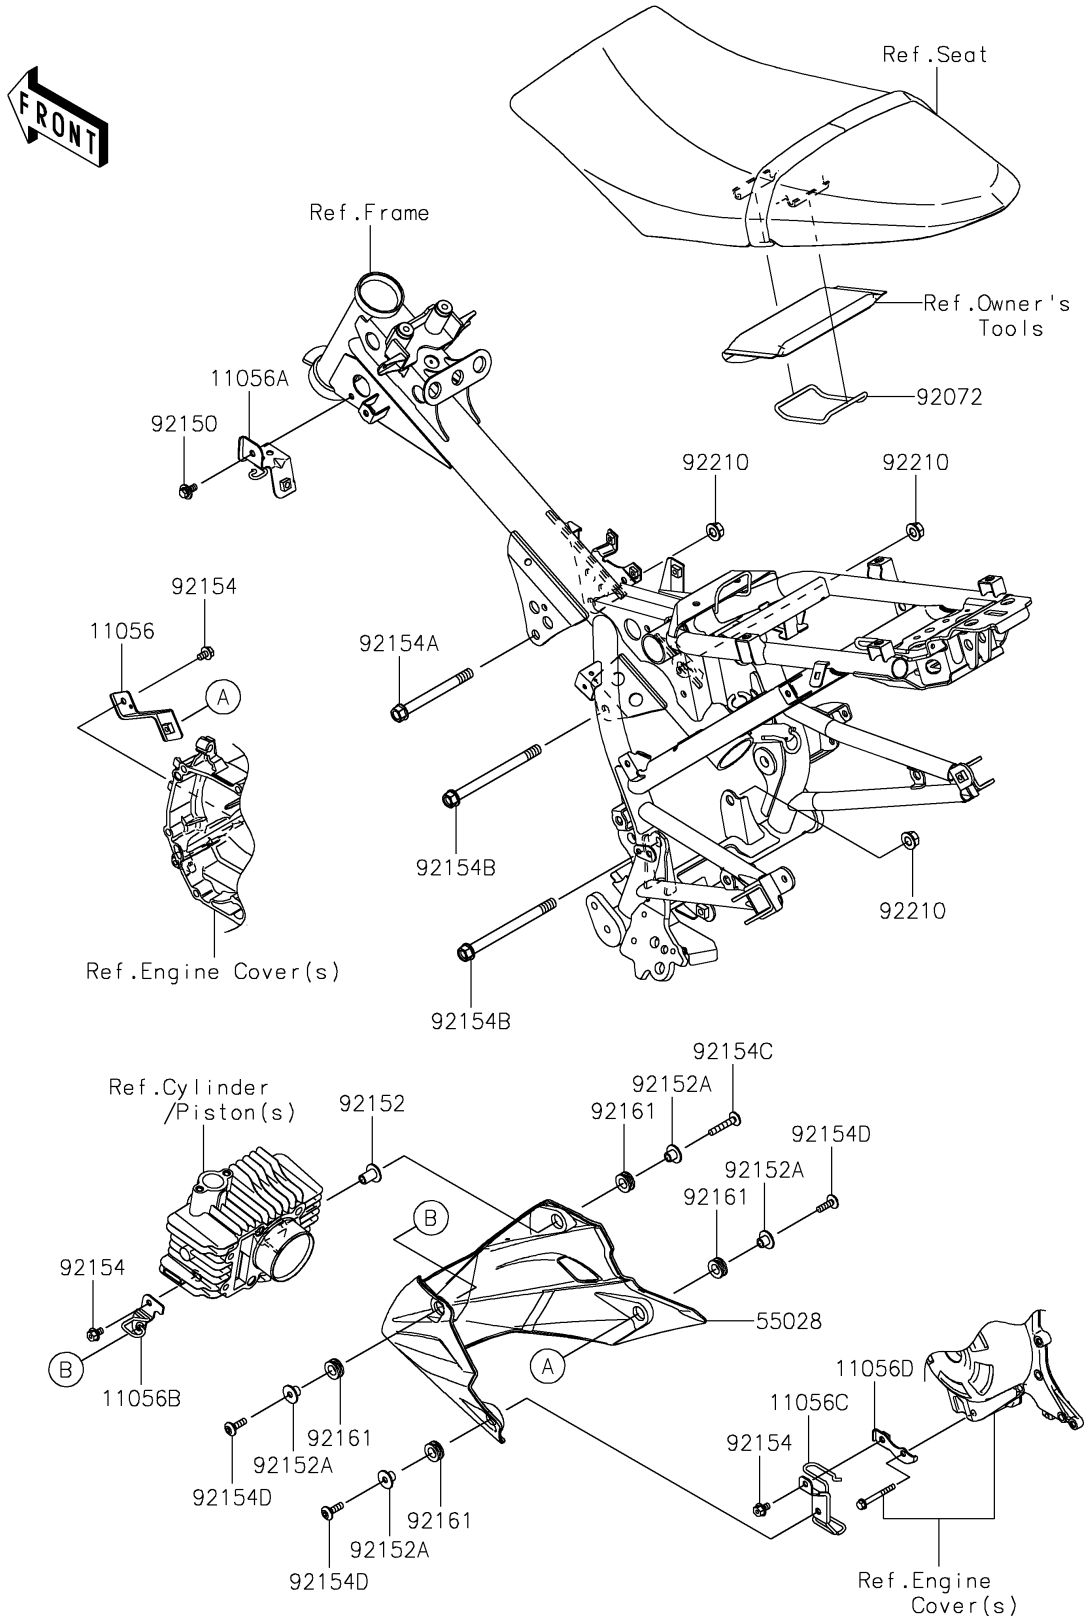

2022 Z125 PRO PARTS DIAGRAM

Frame Fittings

F2131

2022 Z125 PRO PARTS LIST

Frame Fittings

ITEM NAME	PART NUMBER	QUANTITY
BRACKET,RR,RH (Ref # 11056)	11056-7592	1
BRACKET (Ref # 11056A)	11056-7593	1
BRACKET,FR,LH (Ref # 11056B)	11056-7607	1
BRACKET,RR,LH (Ref # 11056C)	11056-7608	1
BRACKET,GENERATOR COVER (Ref # 11056D)	11056-7718	1
COWLING,LWR,F.BLACK (Ref # 55028)	55028-0562-6Z	1
BAND,TOOL (Ref # 92072)	92072-0781	1
BOLT,6X14 (Ref # 92150)	92150-1340	1
COLLAR,6.5X10X18 (Ref # 92152)	92152-1560	1
COLLAR,6.5X10X10.4 (Ref # 92152A)	92152-1688	4
BOLT,FLANGED,6X10 (Ref # 92154)	92154-1256	3
BOLT,FLANGED,10X100 (Ref # 92154A)	92154-1257	1
BOLT,FLANGED,10X125 (Ref # 92154B)	92154-1258	2
BOLT,SOCKET,6X35 (Ref # 92154C)	92154-2121	1
BOLT,SOCKET,6X20 (Ref # 92154D)	92154-2122	3
DAMPER,10X20X8 (Ref # 92161)	92161-1828	4
NUT,FLANGED,10MM (Ref # 92210)	92210-0869	3