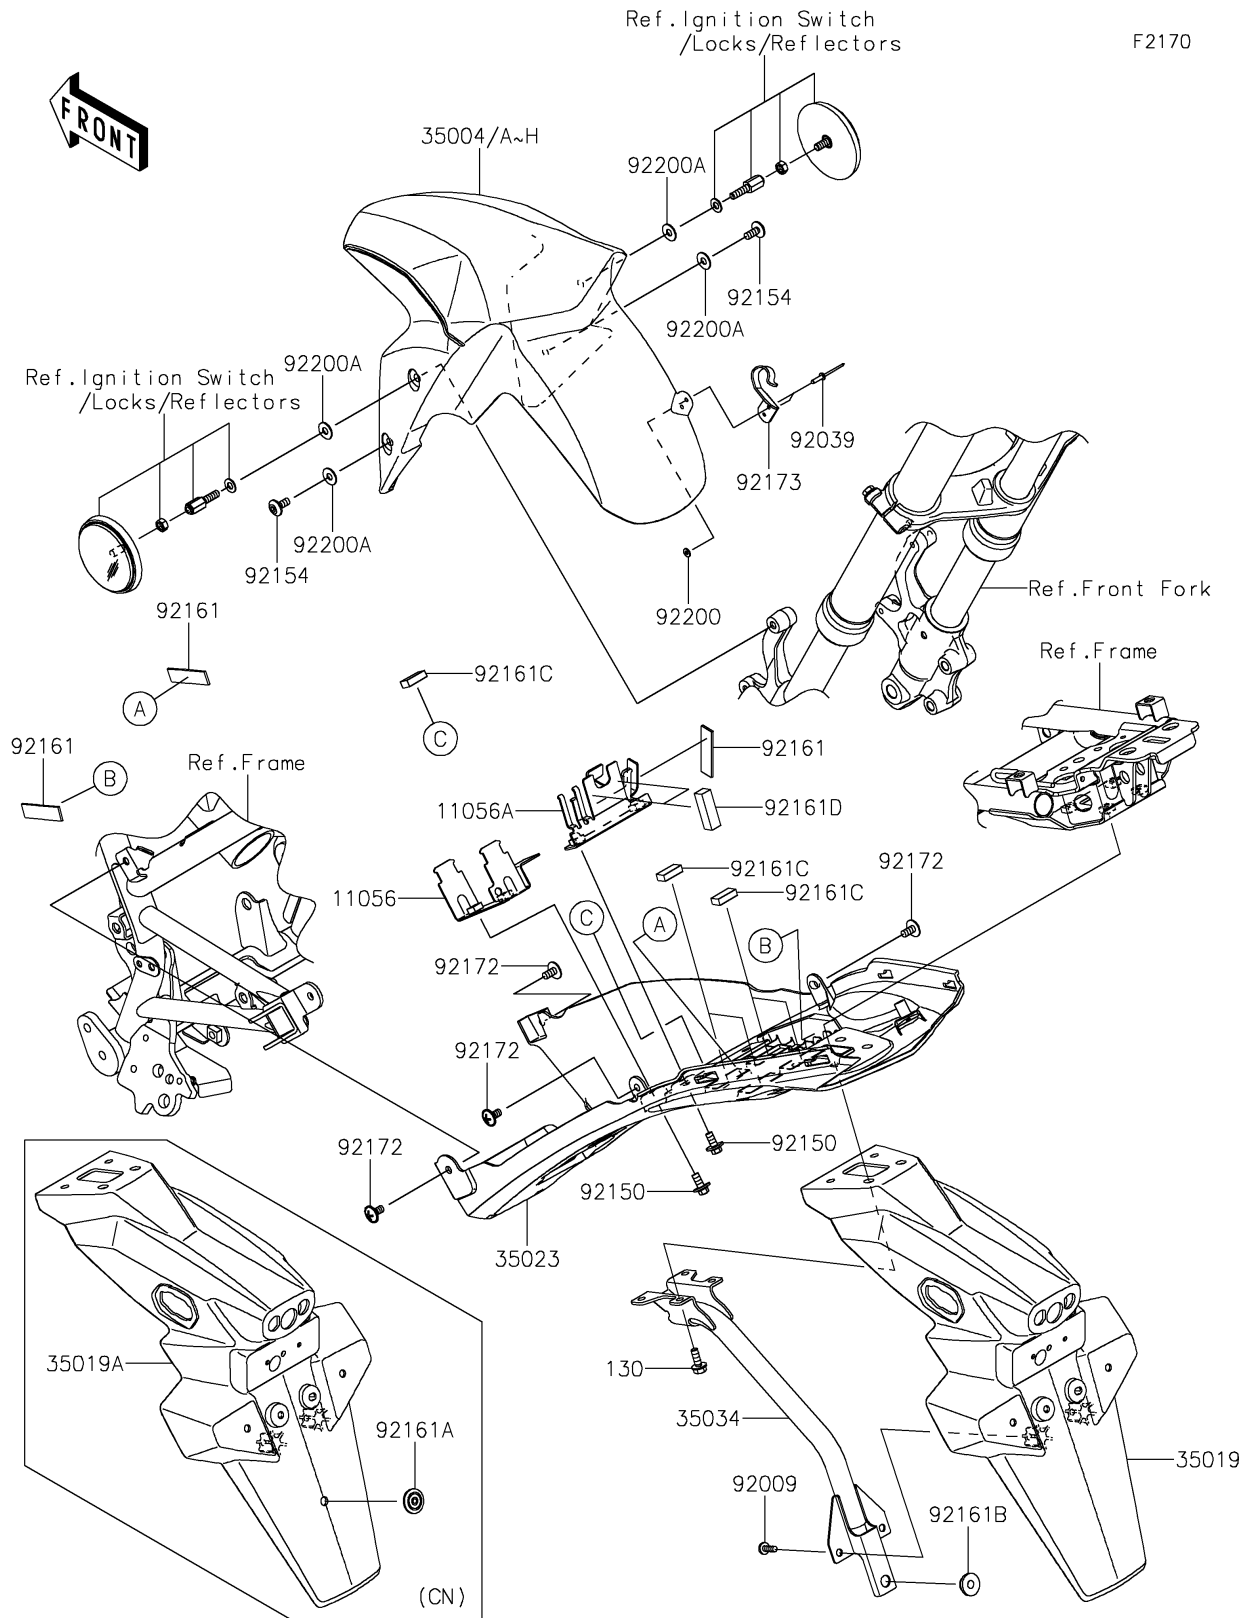

2024 Z125 PRO PARTS DIAGRAM

Fenders

2024 Z125 PRO PARTS LIST

Fenders

ITEM NAME	PART NUMBER	QUANTITY
BRACKET (Ref # 11056)	11056-7604	1
BRACKET (Ref # 11056A)	11056-7605	1
FENDER-FRONT,M.S.BLACK (Ref # 35004B)	35004-0352-660	1
FENDER-FRONT,M.M.D.GRAY (Ref # 35004D)	35004-0352-69P	1
FLAP (Ref # 35019)	35019-0605	1
FENDER-REAR (Ref # 35023)	35023-0410	1
REINFORCE (Ref # 35034)	35034-0597	1
SCREW,6X14 (Ref # 92009)	92009-3845	2
RIVET (Ref # 92039)	92039-1231	2
BOLT,6X14 (Ref # 92150)	92150-1340	4
BOLT,SOCKET,6X14 (Ref # 92154)	92154-2161	2
DAMPER (Ref # 92161)	92161-1359	3
DAMPER (Ref # 92161B)	92161-1810	1
DAMPER (Ref # 92161C)	92161-1842	5
DAMPER,10X35X11 (Ref # 92161D)	92161-1924	2
SCREW,6X12 (Ref # 92172)	92172-0394	4
CLAMP (Ref # 92173)	92173-1485	1
WASHER,3.5X8X1 (Ref # 92200)	92200-1251	2
WASHER,6.5X16X1 (Ref # 92200A)	92200-1784	4
BOLT-FLANGED,6X16 (Ref # 130)	130BA0616	4