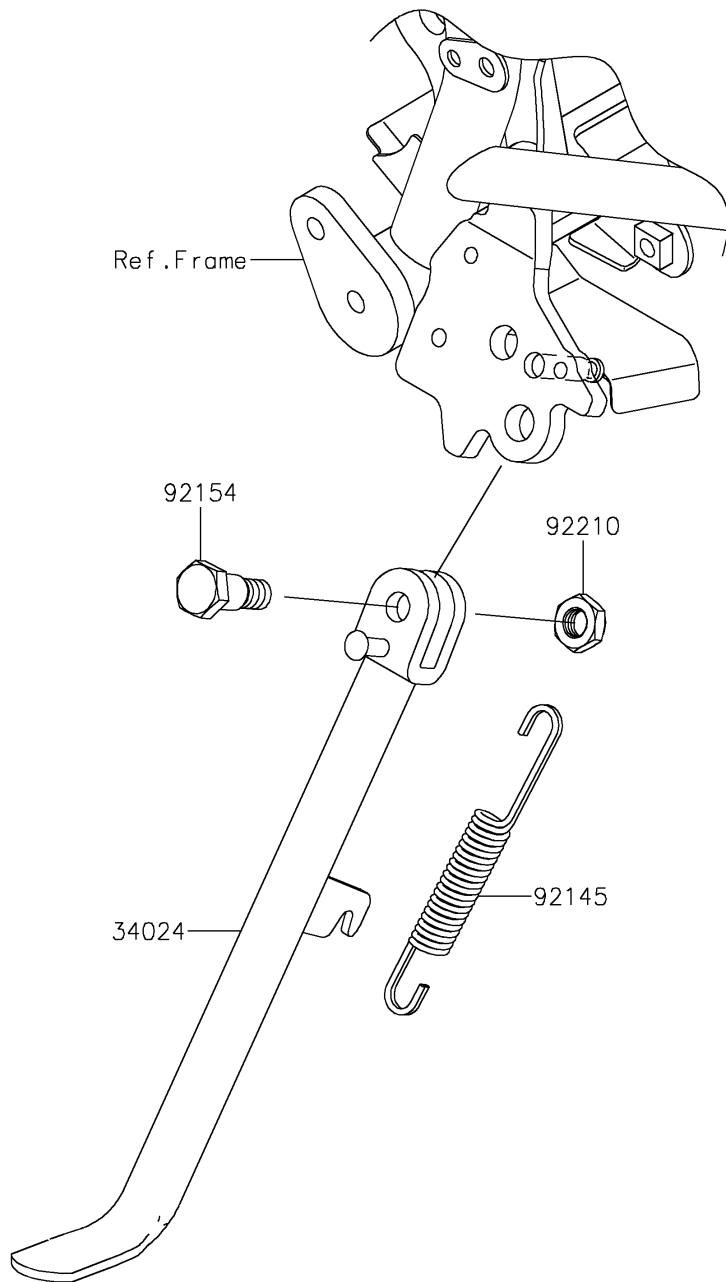

2022 Z125 PRO PARTS DIAGRAM

Stand(s)

F2190

2022 Z125 PRO PARTS LIST

Stand(s)

ITEM NAME	PART NUMBER	QUANTITY
STAND-SIDE,BLACK (Ref # 34024)	34024-0044-18R	1
SPRING,SIDE STAND (Ref # 92145)	92145-1819	1
BOLT,SIDE STAND (Ref # 92154)	92154-0976	1
NUT,LOCK,10MM (Ref # 92210)	92210-1509	1