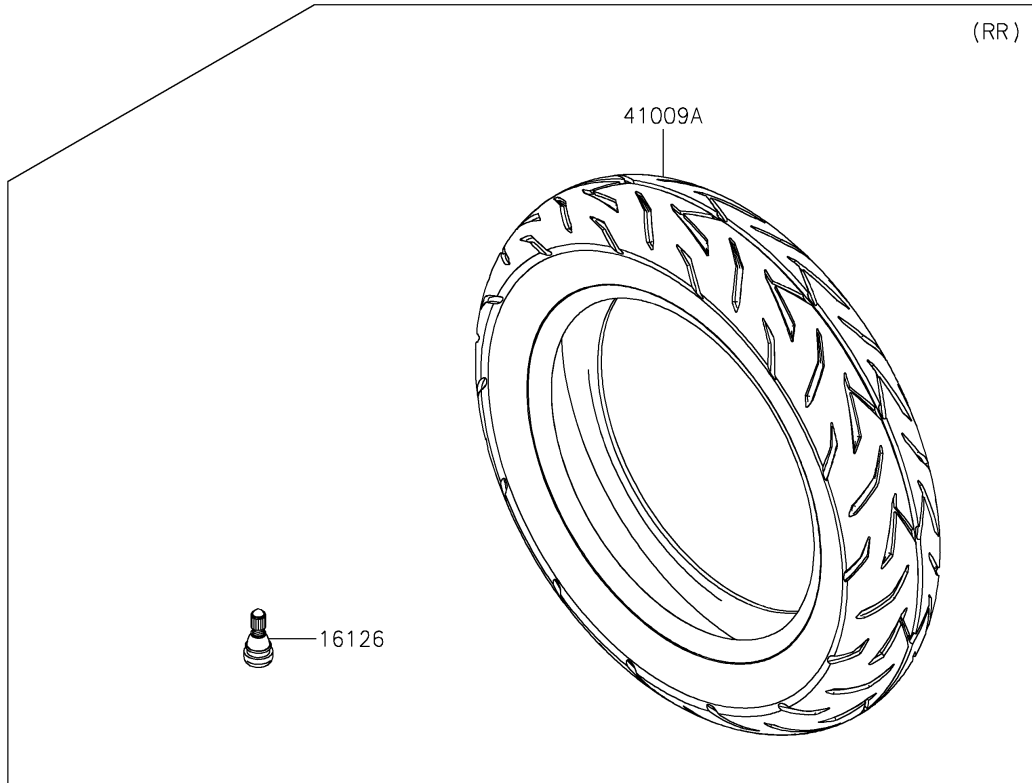

# 2022 Z125 PRO PARTS DIAGRAM

Tires

## 2022 Z125 PRO PARTS LIST

### Tires

ITEM NAME	PART NUMBER	QUANTITY
VALVE,TIRE (Ref # 16126)	16126-1140	2
TIRE,FR,100/90-12 49J,NR77U(IRC) (Ref # 41009)	41009-0698	1
TIRE,RR,120/70-12 51L,NR77U (Ref # 41009A)	41009-0699	1