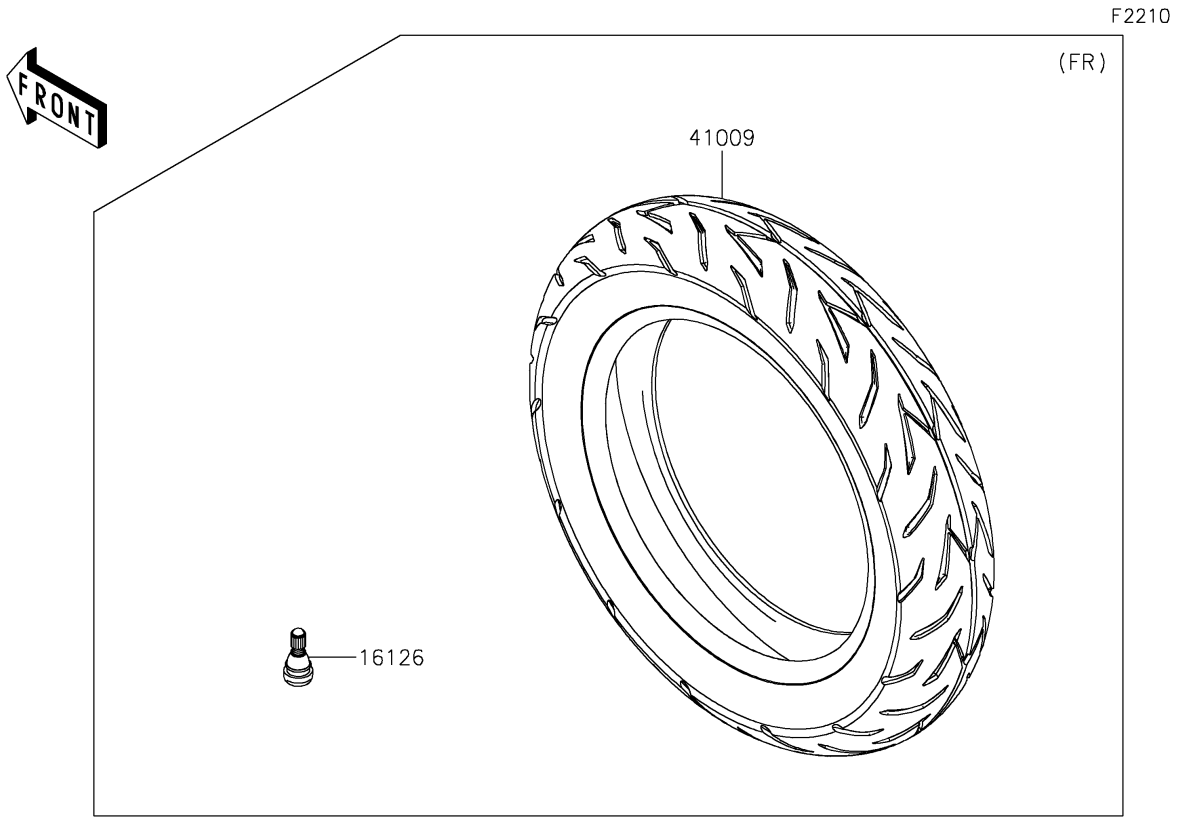

# 2022 Z125 PRO PARTS DIAGRAM

Tires

## 2022 Z125 PRO PARTS LIST

### Tires

ITEM NAME	PART NUMBER	QUANTITY
VALVE,TIRE (Ref # 16126)	16126-1140	2
TIRE,FR,100/90-12 49J,NR77U(IRC) (Ref # 41009)	41009-0698	1
TIRE,RR,120/70-12 51L,NR77U (Ref # 41009A)	41009-0699	1