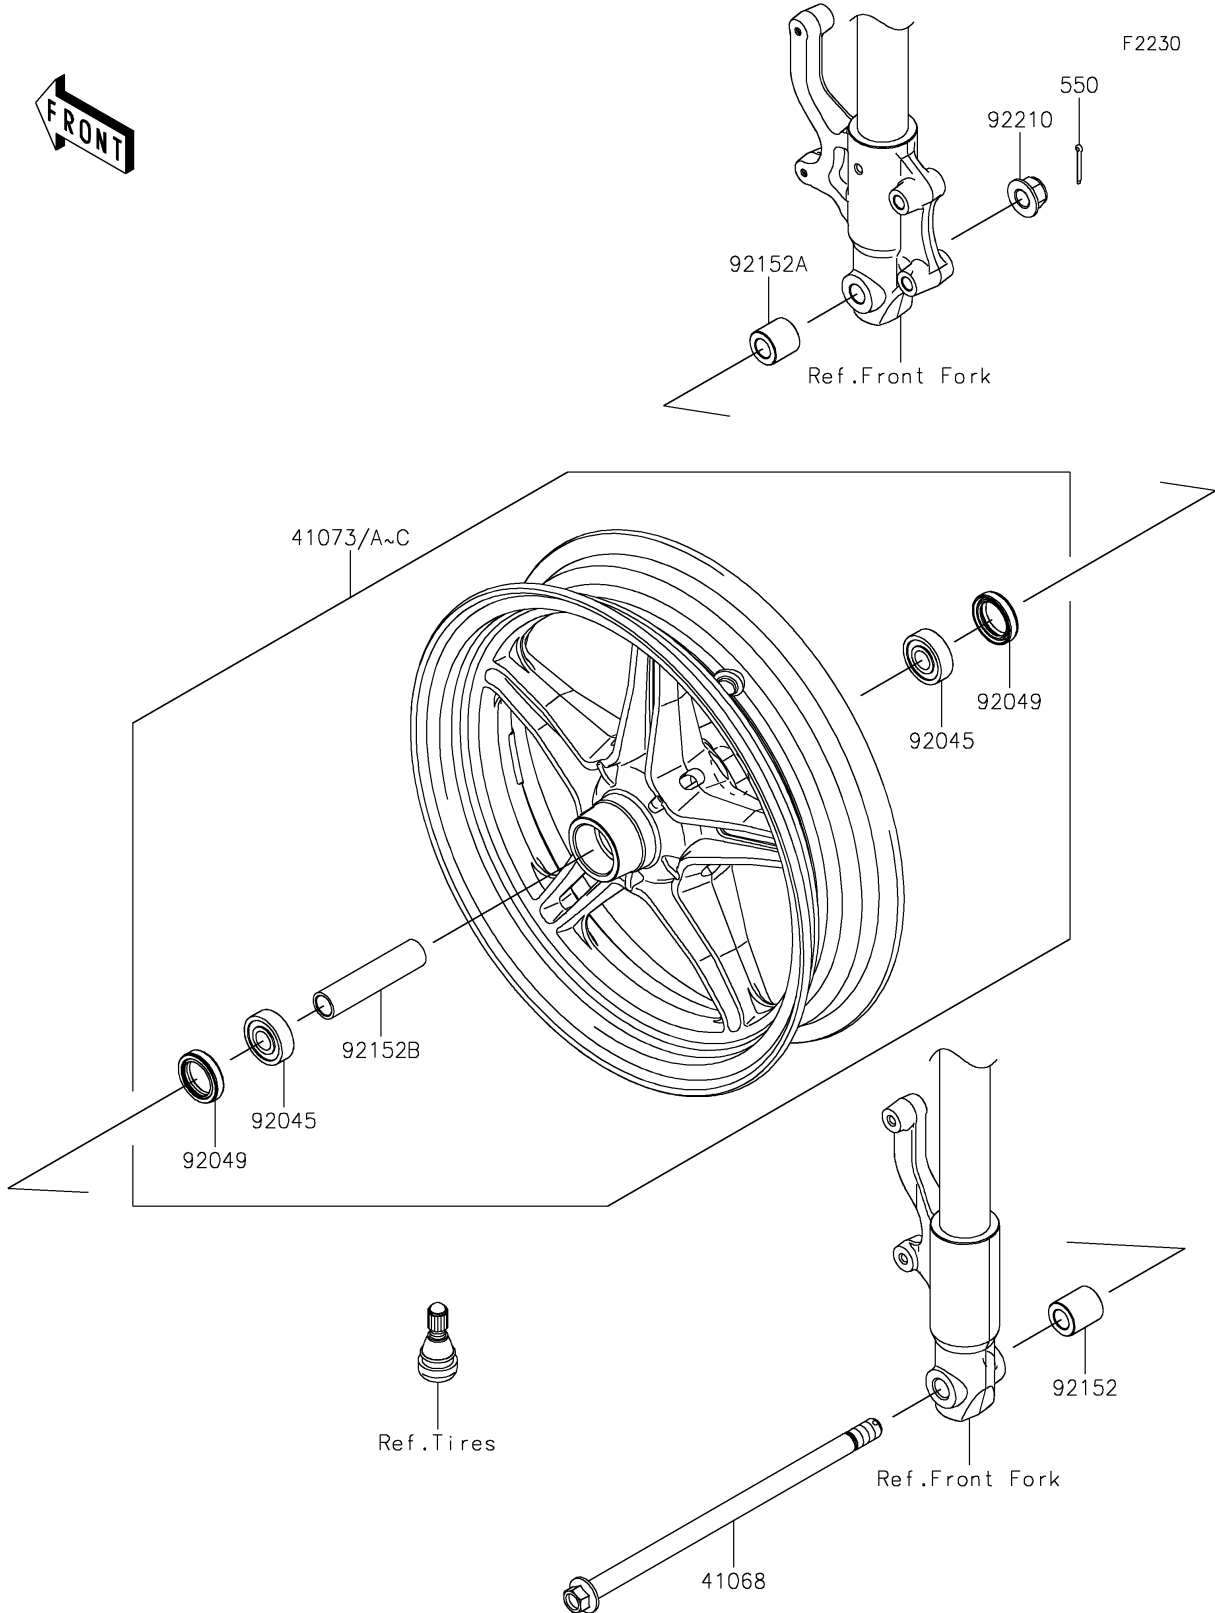

2022 Z125 PRO PARTS DIAGRAM

Front Wheel

2022 Z125 PRO PARTS LIST

Front Wheel

ITEM NAME	PART NUMBER	QUANTITY
AXLE,12X243 (Ref # 41068)	41068-0611	1
WHEEL-ASSY,C.P.BLUE (Ref # 41073)	41073-0674-60J	1
WHEEL-ASSY,G.BLACK (Ref # 41073C)	41073-0674-QT	1
BEARING-BALL,6201-LLHC3P6 (Ref # 92045)	92045-0161	2
SEAL-OIL (Ref # 92049)	92049-0779	2
COLLAR,12.2X22X24.5 (Ref # 92152)	92152-2141	1
COLLAR,12.2X22X20.5 (Ref # 92152A)	92152-2158	1
COLLAR,12.7X17.3X77 (Ref # 92152B)	92152-2159	1
NUT,LOCK,FLANGED,12MM (Ref # 92210)	92210-1513	1
PIN-COTTER,2.5X20 (Ref # 550)	550AA2520	1