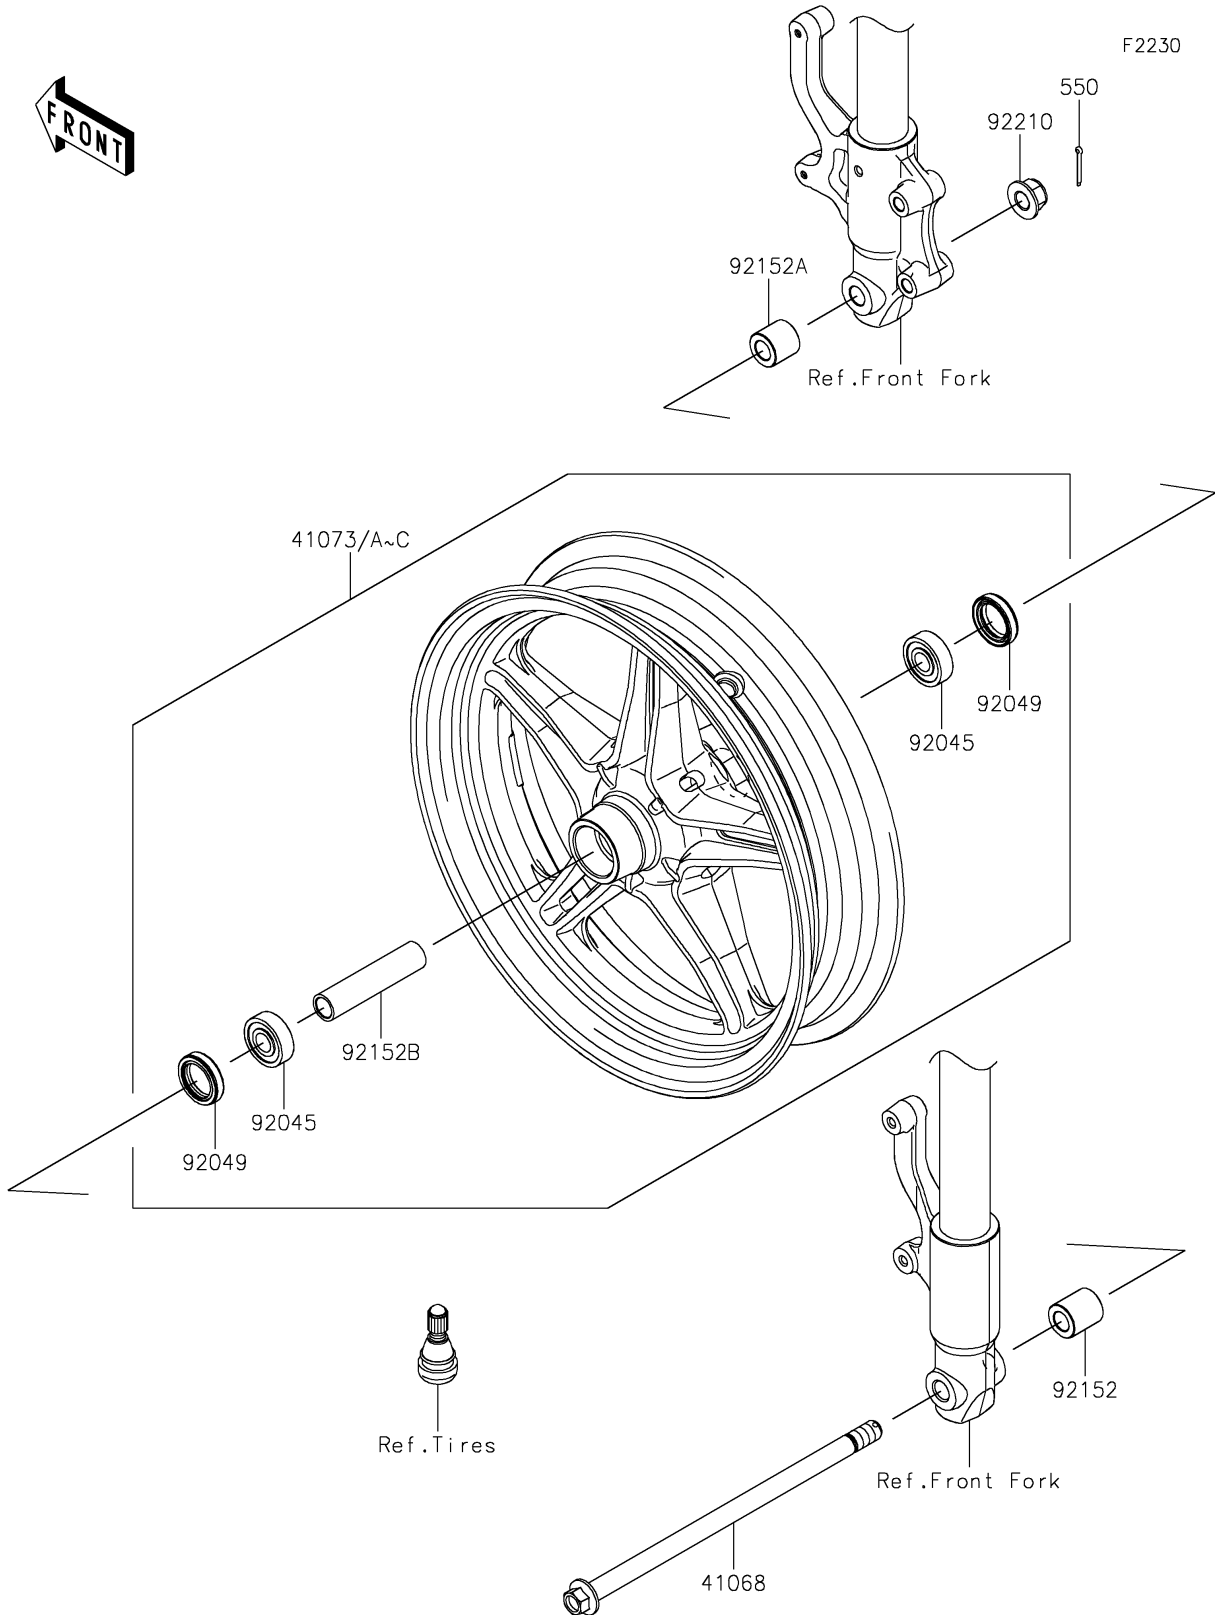

2022 Z125 PRO PARTS DIAGRAM

Front Wheel

2022 Z125 PRO PARTS LIST

Front Wheel

| ITEM NAME | PART NUMBER | QUANTITY |
|---|----------------|----------|
| AXLE,12X243 (Ref # 41068) | 41068-0611 | 1 |
| WHEEL-ASSY,C.P.BLUE (Ref # 41073) | 41073-0674-60J | 1 |
| WHEEL-ASSY,G.BLACK (Ref # 41073C) | 41073-0674-QT | 1 |
| BEARING-BALL,6201-LLHC3P6 (Ref # 92045) | 92045-0161 | 2 |
| SEAL-OIL (Ref # 92049) | 92049-0779 | 2 |
| COLLAR,12.2X22X24.5 (Ref # 92152) | 92152-2141 | 1 |
| COLLAR,12.2X22X20.5 (Ref # 92152A) | 92152-2158 | 1 |
| COLLAR,12.7X17.3X77 (Ref # 92152B) | 92152-2159 | 1 |
| NUT,LOCK,FLANGED,12MM (Ref # 92210) | 92210-1513 | 1 |
| PIN-COTTER,2.5X20 (Ref # 550) | 550AA2520 | 1 |