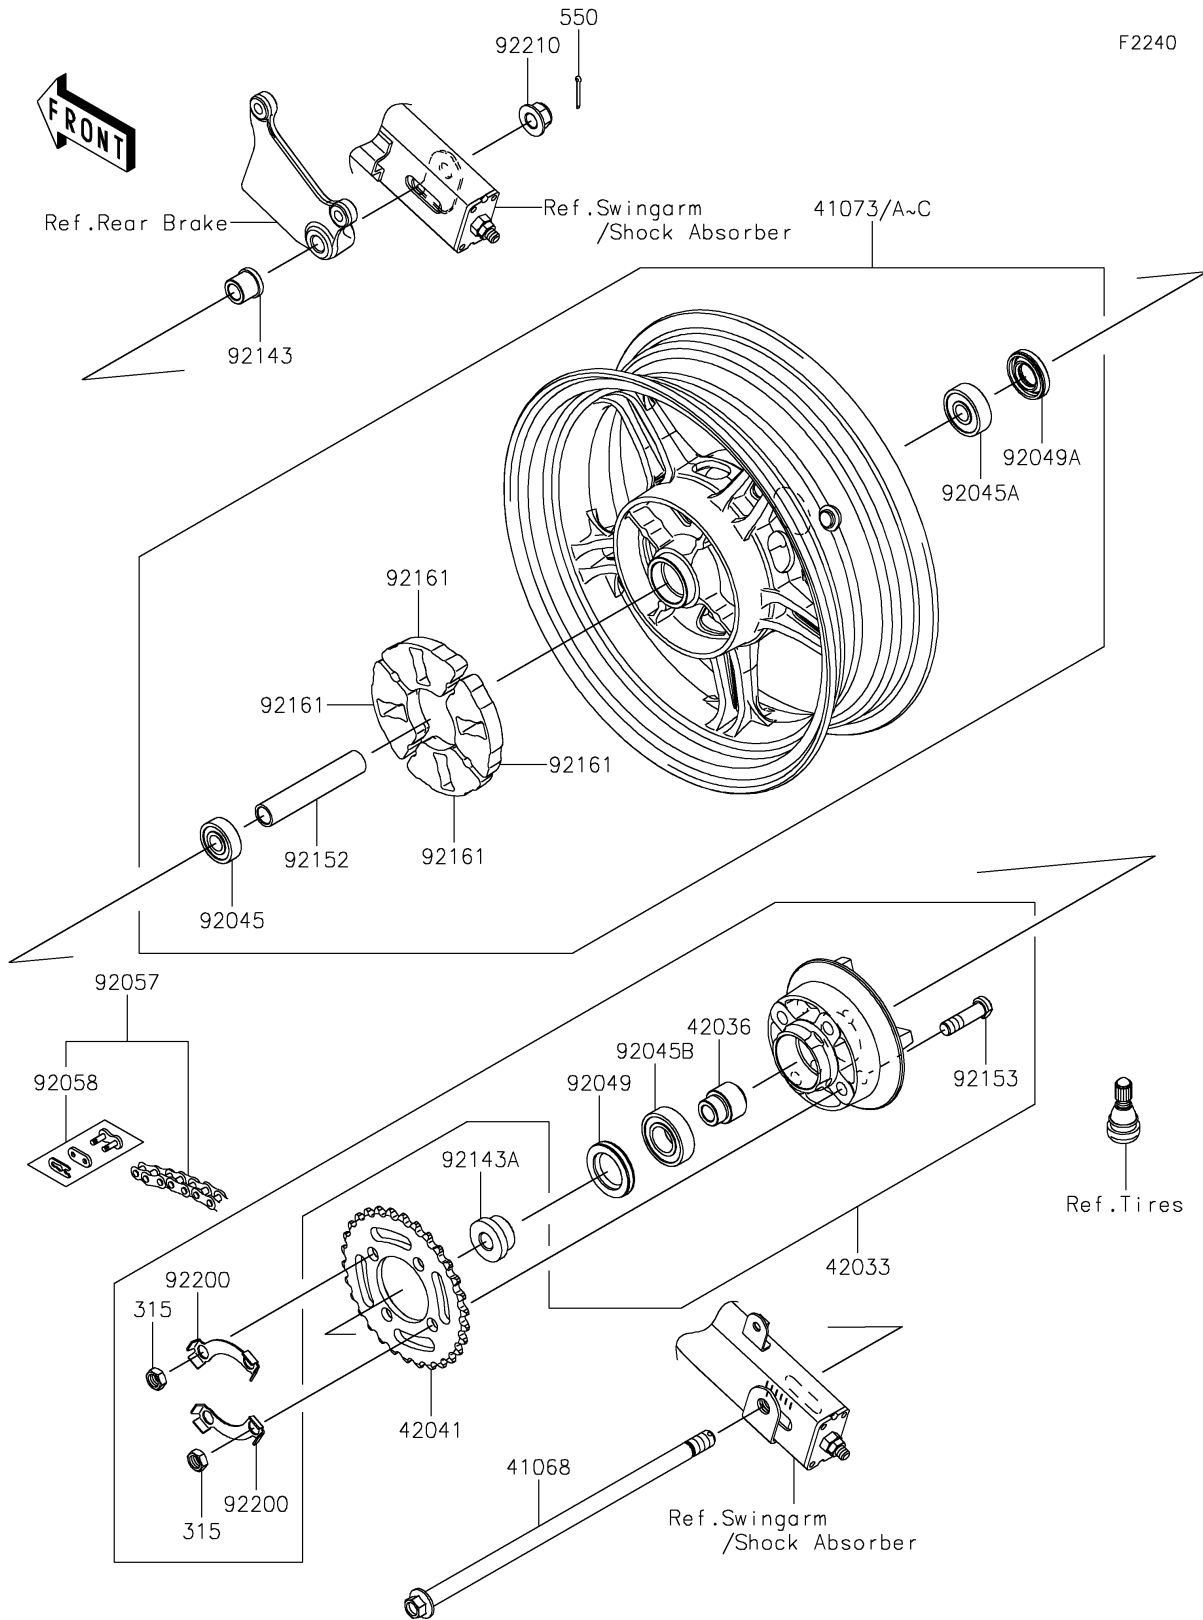

# 2024 Z125 PRO PARTS DIAGRAM

## Rear Wheel/Chain

## 2024 Z125 PRO PARTS LIST

### Rear Wheel/Chain

ITEM NAME	PART NUMBER	QUANTITY
AXLE,12X290 (Ref # 41068)	41068-0610	1
WHEEL-ASSY,RR,GOLD (Ref # 41073B)	41073-0673-63J	1
WHEEL-ASSY,RR,G.BLACK (Ref # 41073C)	41073-0673-QT	1
COUPLING-ASSY,RR HUB (Ref # 42033)	42033-0575	1
SLEEVE,RR HUB COUPLING,L=29 (Ref # 42036)	42036-1292	1
SPROCKET-HUB,30T (Ref # 42041)	42041-0154	1
BEARING-BALL,6201-LLHC3P6 (Ref # 92045)	92045-0161	1
BEARING-BALL,6301-LLHC3P6 (Ref # 92045A)	92045-0162	1
BEARING-BALL,6004-LUC3P6 (Ref # 92045B)	92045-0163	1
SEAL-OIL,SC26X42X8 (Ref # 92049)	92049-1490	1
SEAL-OIL,KCY19X37X7 (Ref # 92049A)	92049-1491	1
CHAIN,DRIVE,DID420AD (Ref # 92057)	92057-0738	1
JOINT-CHAIN (Ref # 92058)	92058-0050	1
COLLAR,RR AXLE,L=19 (Ref # 92143)	92143-1420	1
COLLAR,RR AXLE,LH,L=17 (Ref # 92143A)	92143-1533	1
COLLAR,12.7X17.3X94.5 (Ref # 92152)	92152-2140	1
BOLT,10X36 (Ref # 92153)	92153-1120	4
DAMPER,RR HUB SHOCK (Ref # 92161)	92161-0084	4
WASHER,LOCK (Ref # 92200)	92200-0903	2
NUT,LOCK,FLANGED,12MM (Ref # 92210)	92210-1513	1
NUT-HEX-FINE,10MM (Ref # 315)	315BA1000	4
PIN-COTTER,2.5X20 (Ref # 550)	550AA2520	1