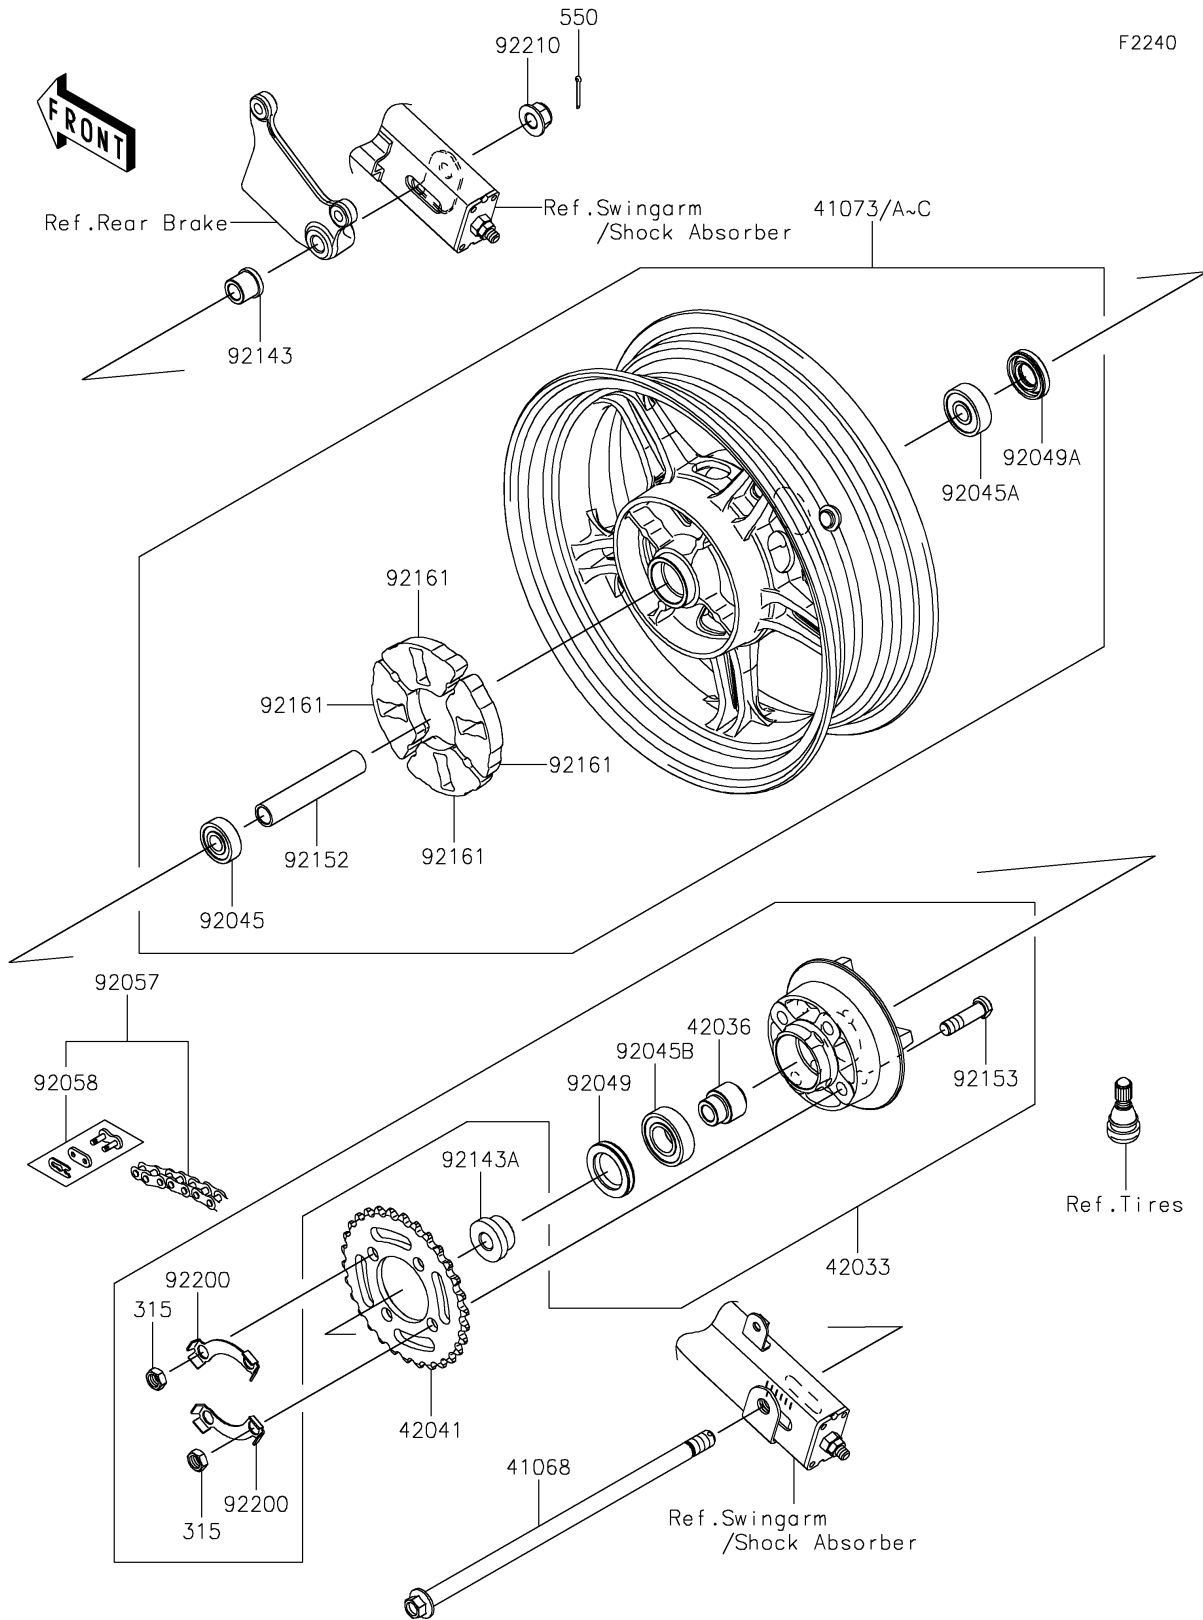

2022 Z125 PRO PARTS DIAGRAM

Rear Wheel/Chain

2022 Z125 PRO PARTS LIST

Rear Wheel/Chain

| ITEM NAME | PART NUMBER | QUANTITY |
|---|----------------|----------|
| AXLE,12X290 (Ref # 41068) | 41068-0610 | 1 |
| WHEEL-ASSY,RR,C.P.BLUE (Ref # 41073) | 41073-0673-60J | 1 |
| WHEEL-ASSY,RR,G.BLACK (Ref # 41073C) | 41073-0673-QT | 1 |
| COUPLING-ASSY,RR HUB (Ref # 42033) | 42033-0575 | 1 |
| SLEEVE,RR HUB COUPLING,L=29 (Ref # 42036) | 42036-1292 | 1 |
| SPROCKET-HUB,30T (Ref # 42041) | 42041-0154 | 1 |
| BEARING-BALL,6201-LLHC3P6 (Ref # 92045) | 92045-0161 | 1 |
| BEARING-BALL,6301-LLHC3P6 (Ref # 92045A) | 92045-0162 | 1 |
| BEARING-BALL,6004-LUC3P6 (Ref # 92045B) | 92045-0163 | 1 |
| SEAL-OIL,SC26X42X8 (Ref # 92049) | 92049-1490 | 1 |
| SEAL-OIL,KCY19X37X7 (Ref # 92049A) | 92049-1491 | 1 |
| CHAIN,DRIVE,DID420AD (Ref # 92057) | 92057-0738 | 1 |
| JOINT-CHAIN (Ref # 92058) | 92058-0050 | 1 |
| COLLAR,RR AXLE,L=19 (Ref # 92143) | 92143-1420 | 1 |
| COLLAR,RR AXLE,LH,L=17 (Ref # 92143A) | 92143-1533 | 1 |
| COLLAR,12.7X17.3X94.5 (Ref # 92152) | 92152-2140 | 1 |
| BOLT,10X36 (Ref # 92153) | 92153-1120 | 4 |
| DAMPER,RR HUB SHOCK (Ref # 92161) | 92161-0084 | 4 |
| WASHER,LOCK (Ref # 92200) | 92200-0903 | 2 |
| NUT,LOCK,FLANGED,12MM (Ref # 92210) | 92210-1513 | 1 |
| NUT-HEX-FINE,10MM (Ref # 315) | 315BA1000 | 4 |
| PIN-COTTER,2.5X20 (Ref # 550) | 550AA2520 | 1 |