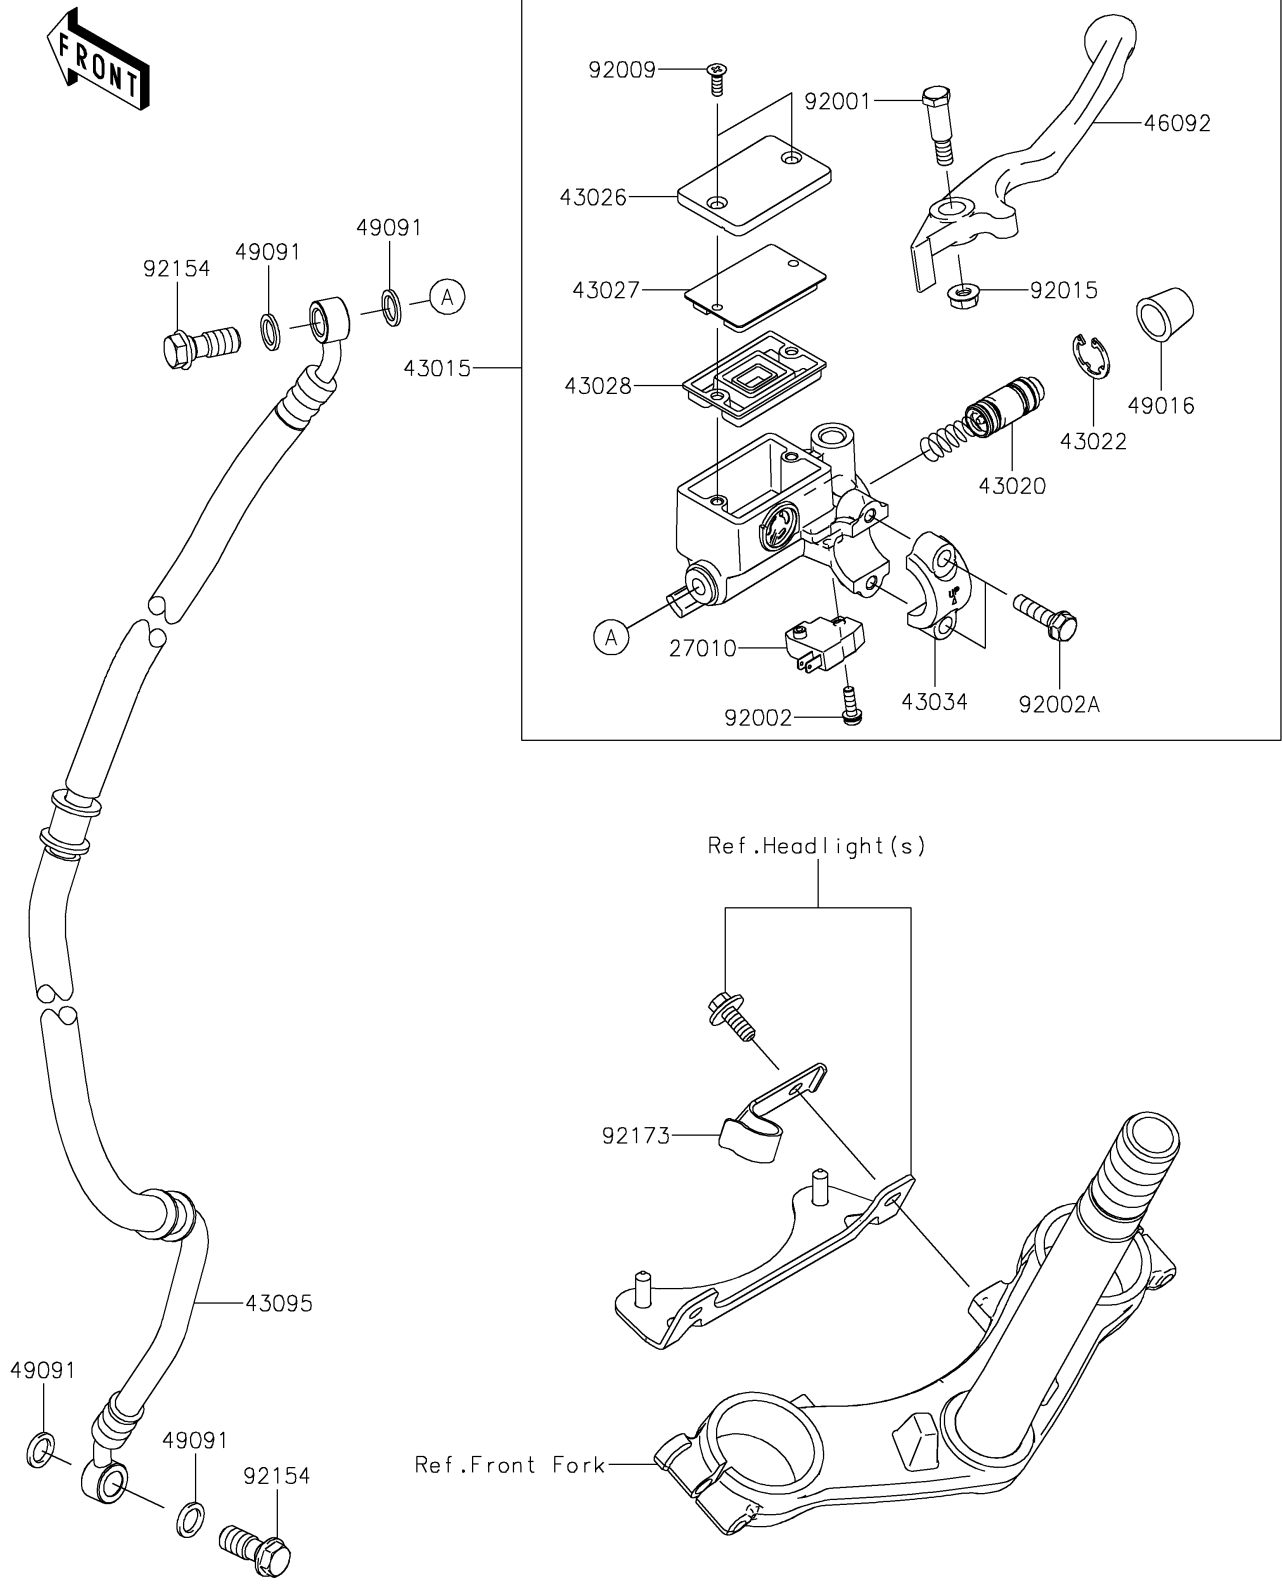

# 2022 Z125 PRO PARTS DIAGRAM

## Front Master Cylinder

F2291

## 2022 Z125 PRO PARTS LIST

### Front Master Cylinder

ITEM NAME	PART NUMBER	QUANTITY
SWITCH,BRAKE (Ref # 27010)	27010-0762	1
CYLINDER-ASSY-MASTER (Ref # 43015)	43015-0680	1
PISTON-COMP-BRAKE (Ref # 43020)	43020-1095	1
STOPPER-BRAKE,PISTON (Ref # 43022)	43022-1010	1
CAP-BRAKE (Ref # 43026)	43026-1082	1
PLATE-DIAPHRAGM (Ref # 43027)	43027-1057	1
DIAPHRAGM (Ref # 43028)	43028-1061	1
HOLDER-BRAKE,MASTER CYLINDER (Ref # 43034)	43034-1016	1
HOSE-BRAKE,FR,807MM (Ref # 43095)	43095-0903	1
LEVER-GRIP,FR BRAKE (Ref # 46092)	46092-0553	1
COVER-SEAL,MASTER CYLINDER (Ref # 49016)	49016-1044	1
WASHER-SEAL,10.1X14.5X1.5 (Ref # 49091)	49091-0001	4
BOLT,FRONT BRAKE LEVER (Ref # 92001)	92001-1728	1
BOLT,SCREW,4X12 (Ref # 92002)	92002-1323	1
BOLT (Ref # 92002A)	92002-1894	2
SCREW,4MM (Ref # 92009)	92009-1458	2
NUT,FLANGED,6MM,BLACK (Ref # 92015)	92015-1233	1
BOLT,FLANGED,10X23 (Ref # 92154)	92154-0732	2
CLAMP (Ref # 92173)	92173-1541	1