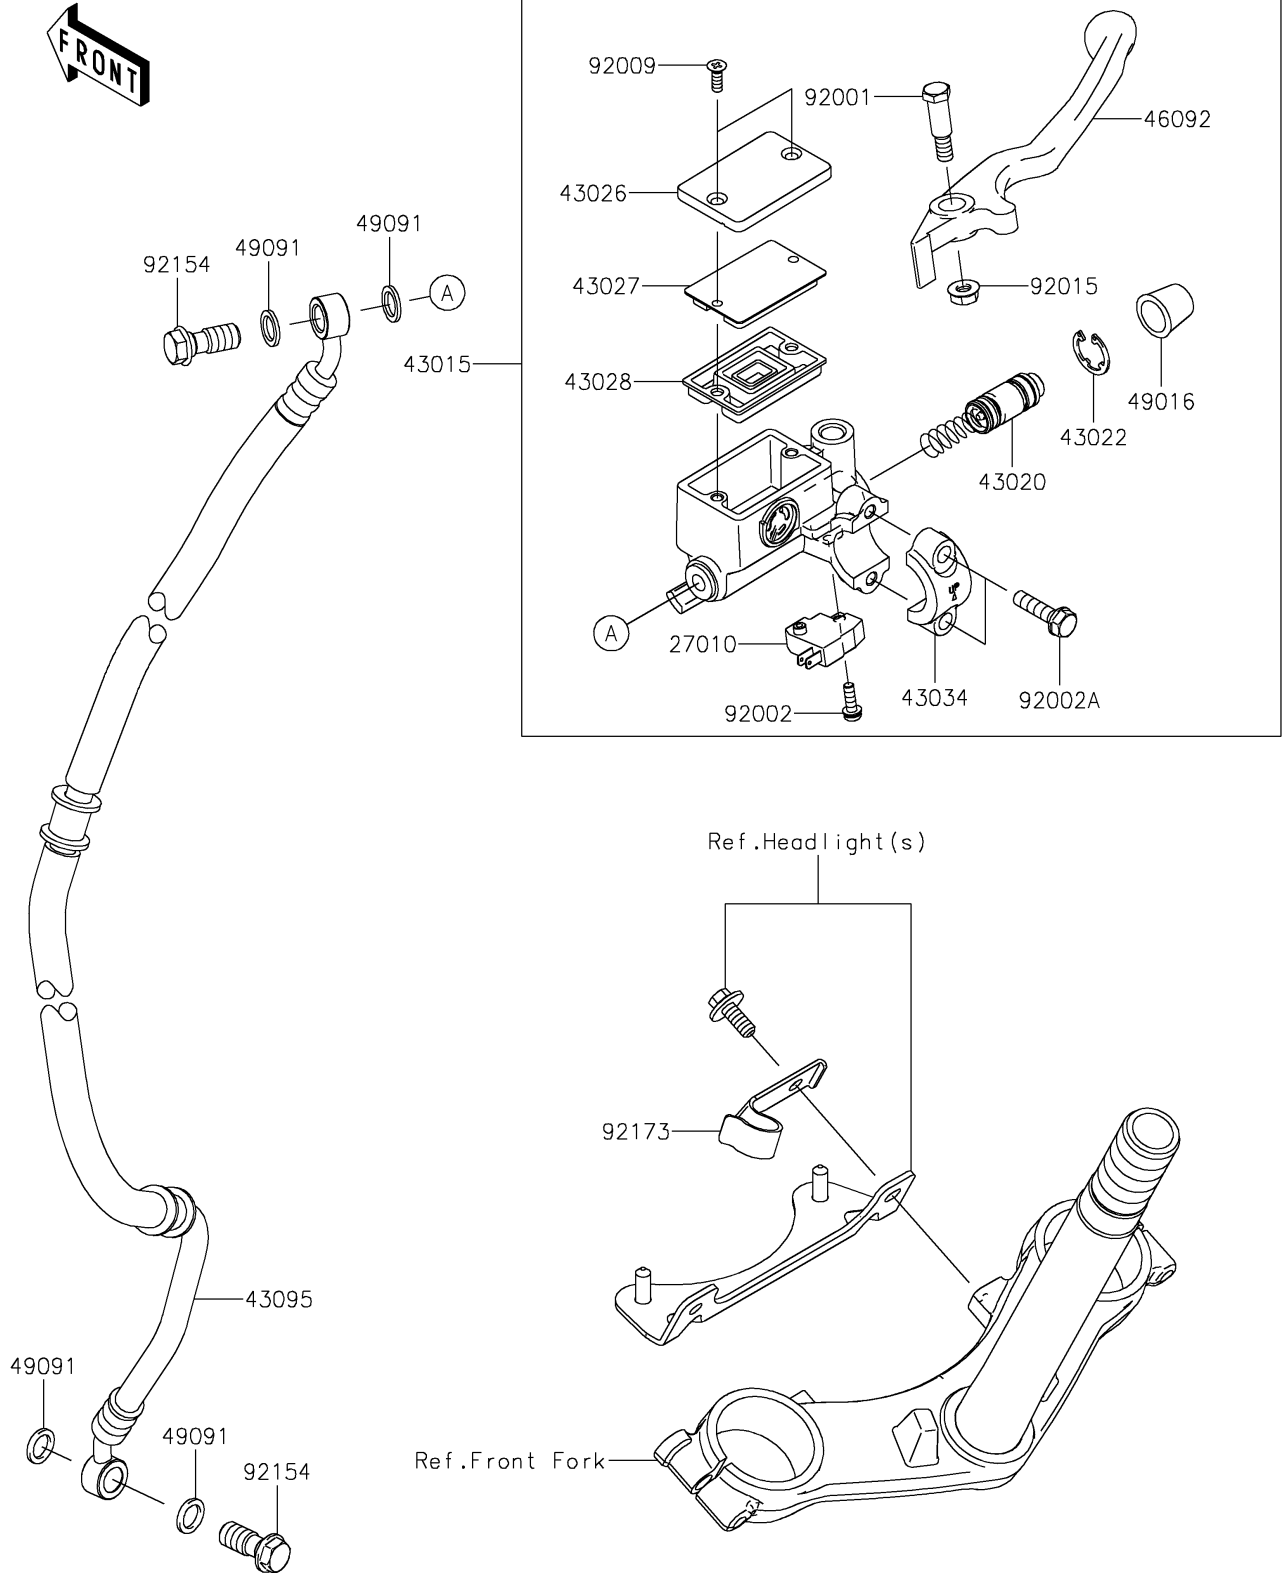

2022 Z125 PRO PARTS DIAGRAM

Front Master Cylinder

F2291

2022 Z125 PRO PARTS LIST

Front Master Cylinder

ITEM NAME	PART NUMBER	QUANTITY
SWITCH,BRAKE (Ref # 27010)	27010-0762	1
CYLINDER-ASSY-MASTER (Ref # 43015)	43015-0680	1
PISTON-COMP-BRAKE (Ref # 43020)	43020-1095	1
STOPPER-BRAKE,PISTON (Ref # 43022)	43022-1010	1
CAP-BRAKE (Ref # 43026)	43026-1082	1
PLATE-DIAPHRAGM (Ref # 43027)	43027-1057	1
DIAPHRAGM (Ref # 43028)	43028-1061	1
HOLDER-BRAKE,MASTER CYLINDER (Ref # 43034)	43034-1016	1
HOSE-BRAKE,FR,807MM (Ref # 43095)	43095-0903	1
LEVER-GRIP,FR BRAKE (Ref # 46092)	46092-0553	1
COVER-SEAL,MASTER CYLINDER (Ref # 49016)	49016-1044	1
WASHER-SEAL,10.1X14.5X1.5 (Ref # 49091)	49091-0001	4
BOLT,FRONT BRAKE LEVER (Ref # 92001)	92001-1728	1
BOLT,SCREW,4X12 (Ref # 92002)	92002-1323	1
BOLT (Ref # 92002A)	92002-1894	2
SCREW,4MM (Ref # 92009)	92009-1458	2
NUT,FLANGED,6MM,BLACK (Ref # 92015)	92015-1233	1
BOLT,FLANGED,10X23 (Ref # 92154)	92154-0732	2
CLAMP (Ref # 92173)	92173-1541	1