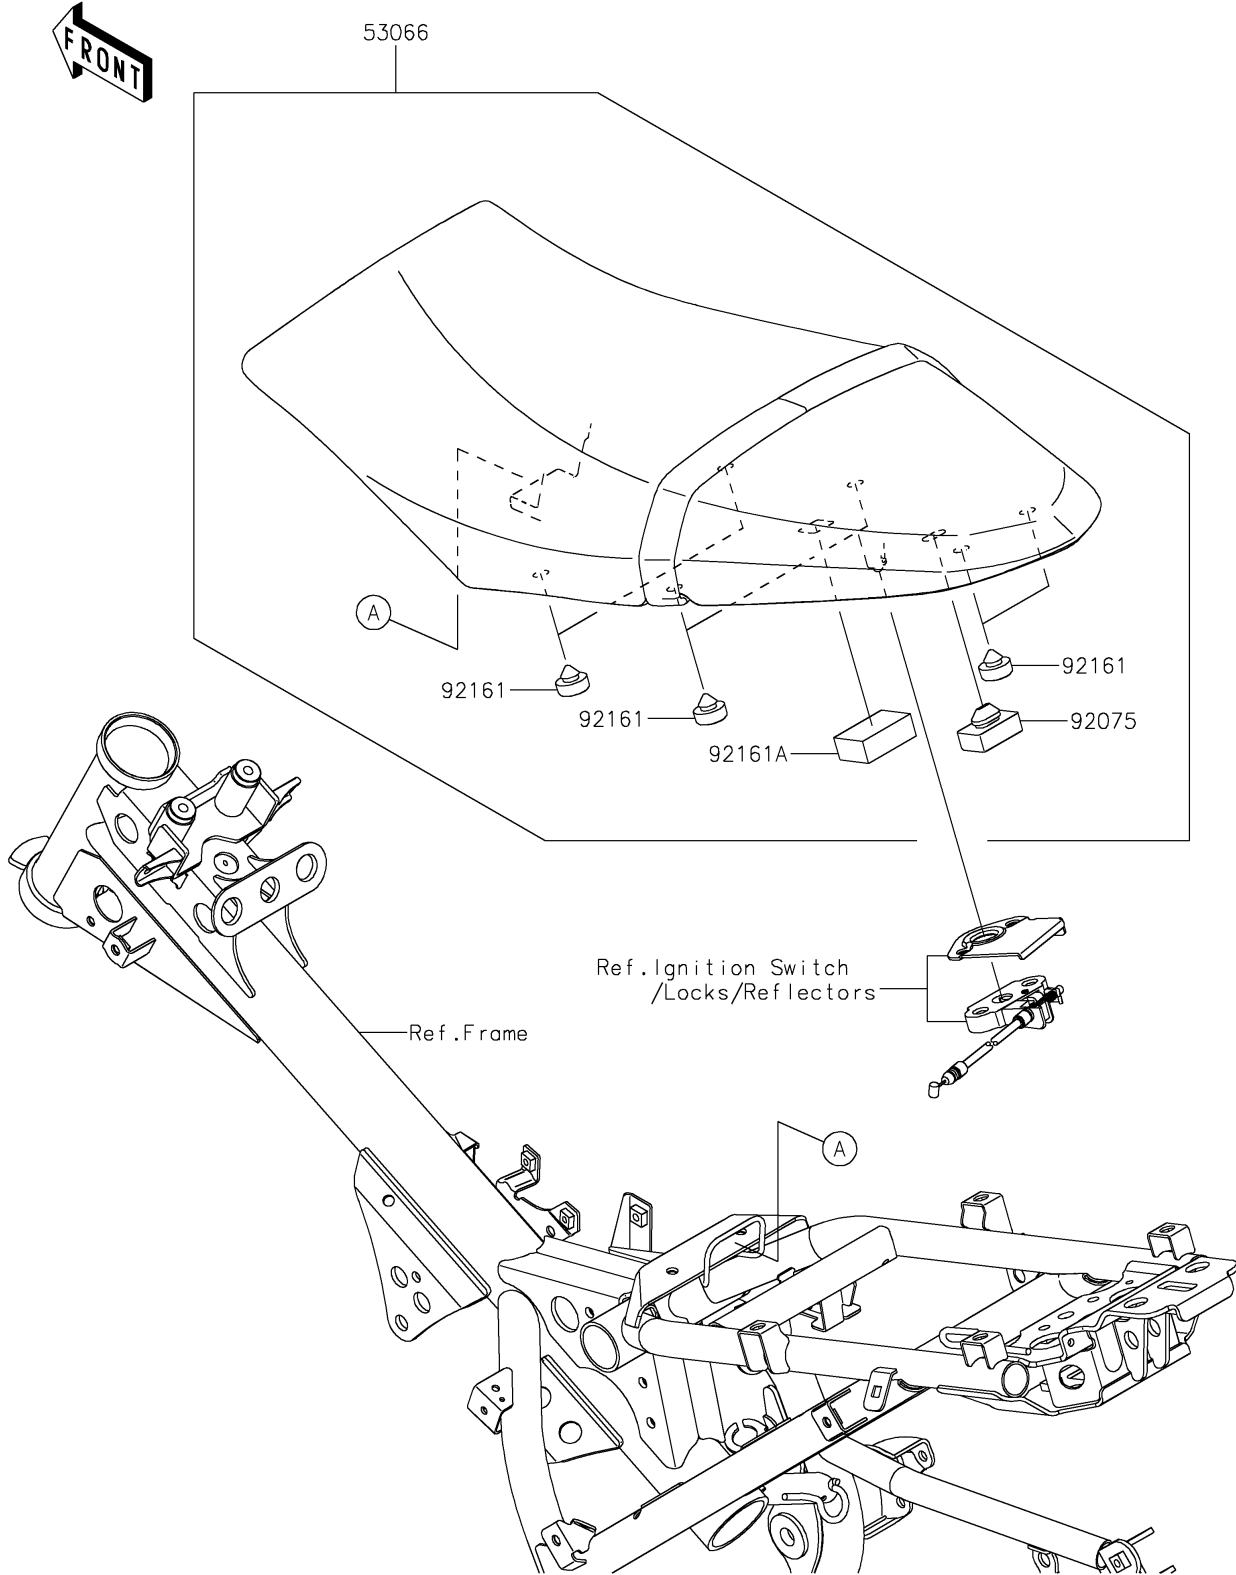

# 2022 Z125 PRO PARTS DIAGRAM

Seat

F2510

## 2022 Z125 PRO PARTS LIST

### Seat

ITEM NAME	PART NUMBER	QUANTITY
SEAT-ASSY,BLACK+BLK (Ref # 53066)	53066-0529-12Y	1
DAMPER (Ref # 92075)	92075-099	1
DAMPER,10X20X8 (Ref # 92161)	92161-0855	6
DAMPER,27X42X15 (Ref # 92161A)	92161-1866	1