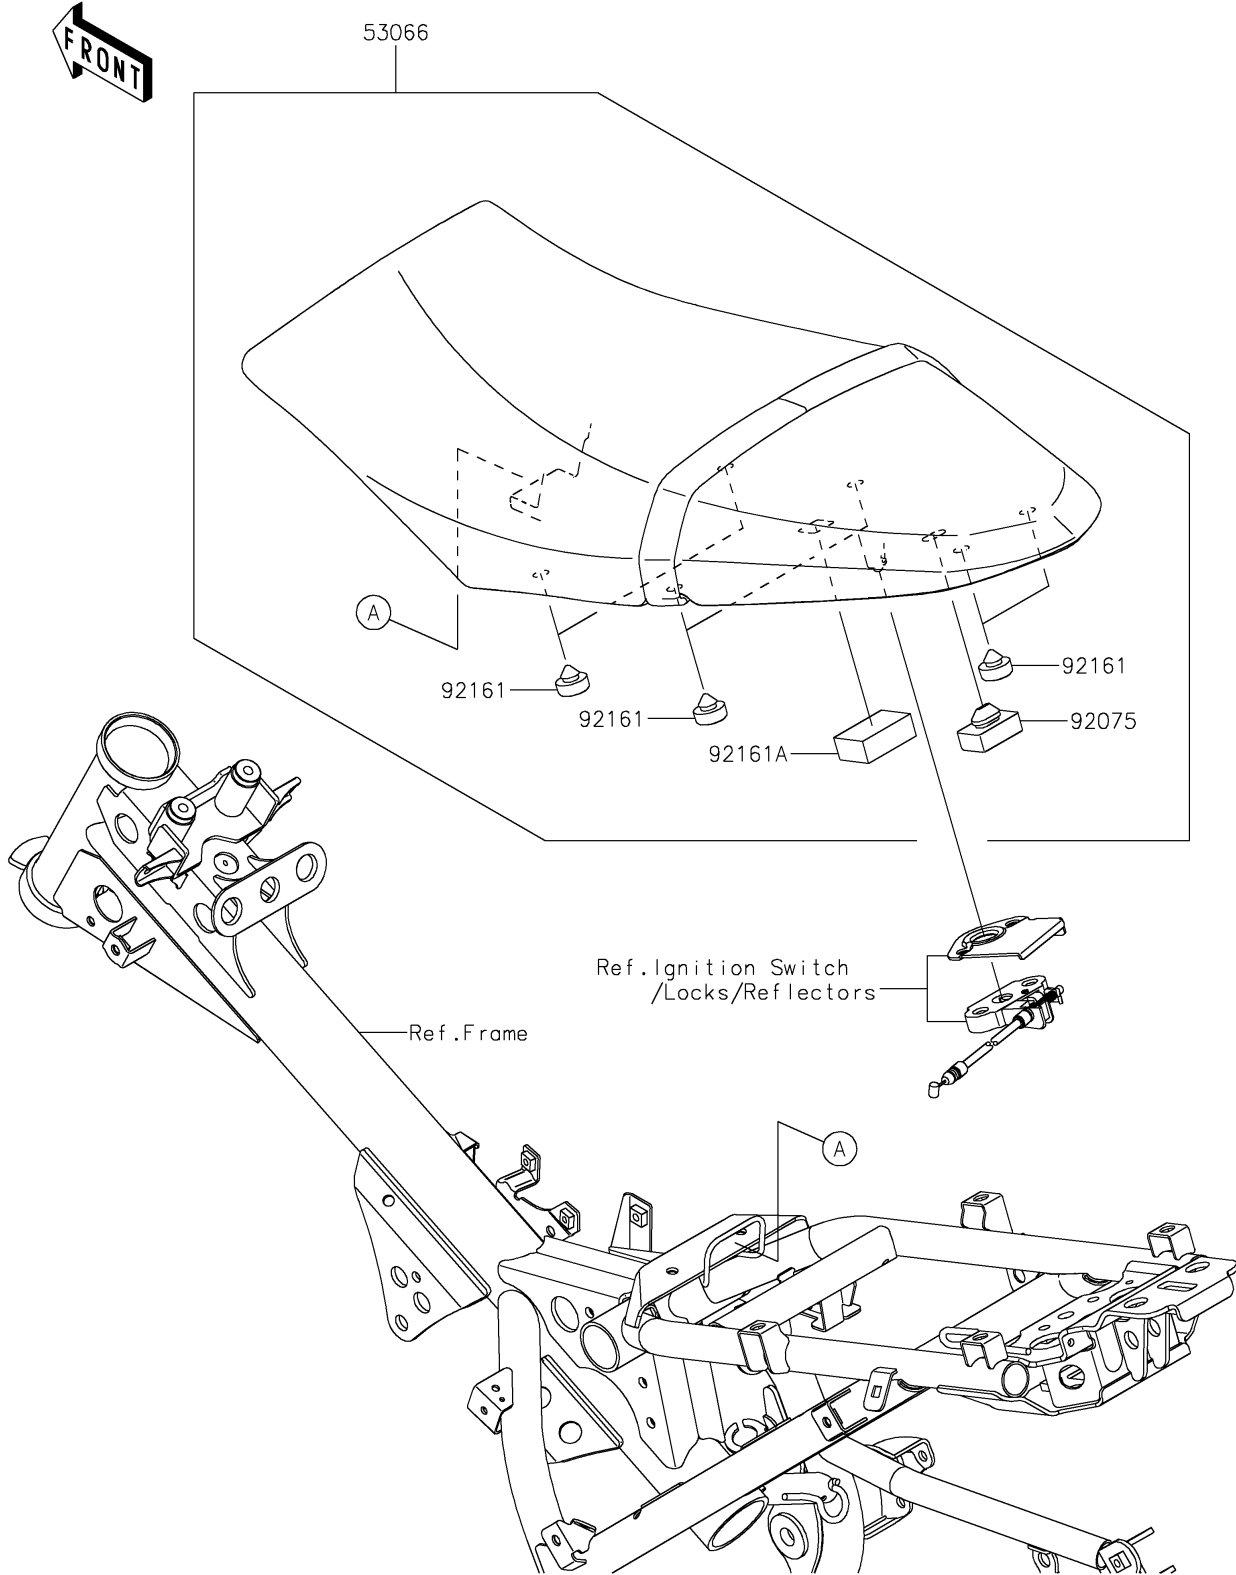

2022 Z125 PRO PARTS DIAGRAM

Seat

F2510

2022 Z125 PRO PARTS LIST

Seat

ITEM NAME	PART NUMBER	QUANTITY
SEAT-ASSY,BLACK+BLK (Ref # 53066)	53066-0529-12Y	1
DAMPER (Ref # 92075)	92075-099	1
DAMPER,10X20X8 (Ref # 92161)	92161-0855	6
DAMPER,27X42X15 (Ref # 92161A)	92161-1866	1