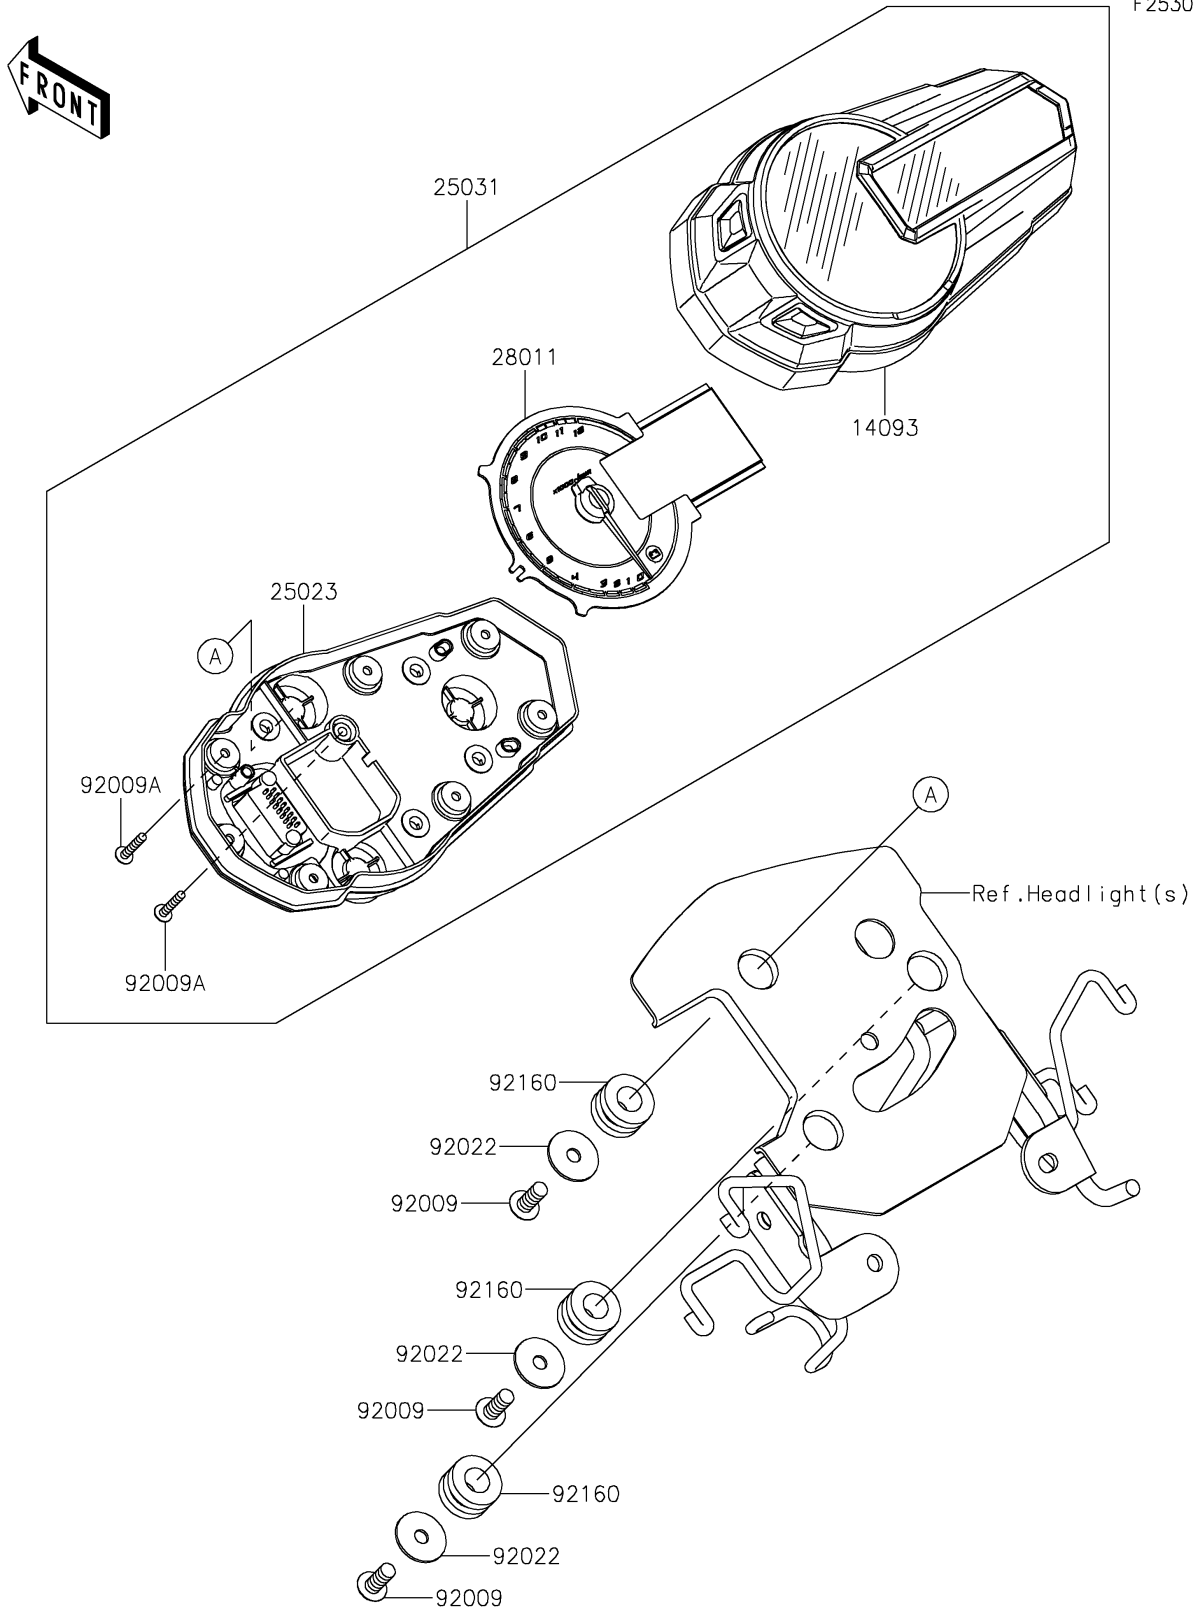

2022 Z125 PRO PARTS DIAGRAM

Meter(s)

2022 Z125 PRO PARTS LIST

Meter(s)

ITEM NAME	PART NUMBER	QUANTITY
COVER (Ref # 14093)	14093-0470	1
COVER-METER CASE (Ref # 25023)	25023-0122	1
METER-ASSY,COMBINATION (Ref # 25031)	25031-0650	1
METER,TA&LCD (Ref # 28011)	28011-0656	1
SCREW,TAPPING,5X14 (Ref # 92009)	92009-1197	3
SCREW,TAPPING,3X16 (Ref # 92009A)	92009-1391	8
WASHER,5.5X20X1.2 (Ref # 92022)	92022-1405	3
DAMPER,10X20X12 (Ref # 92160)	92160-1167	3