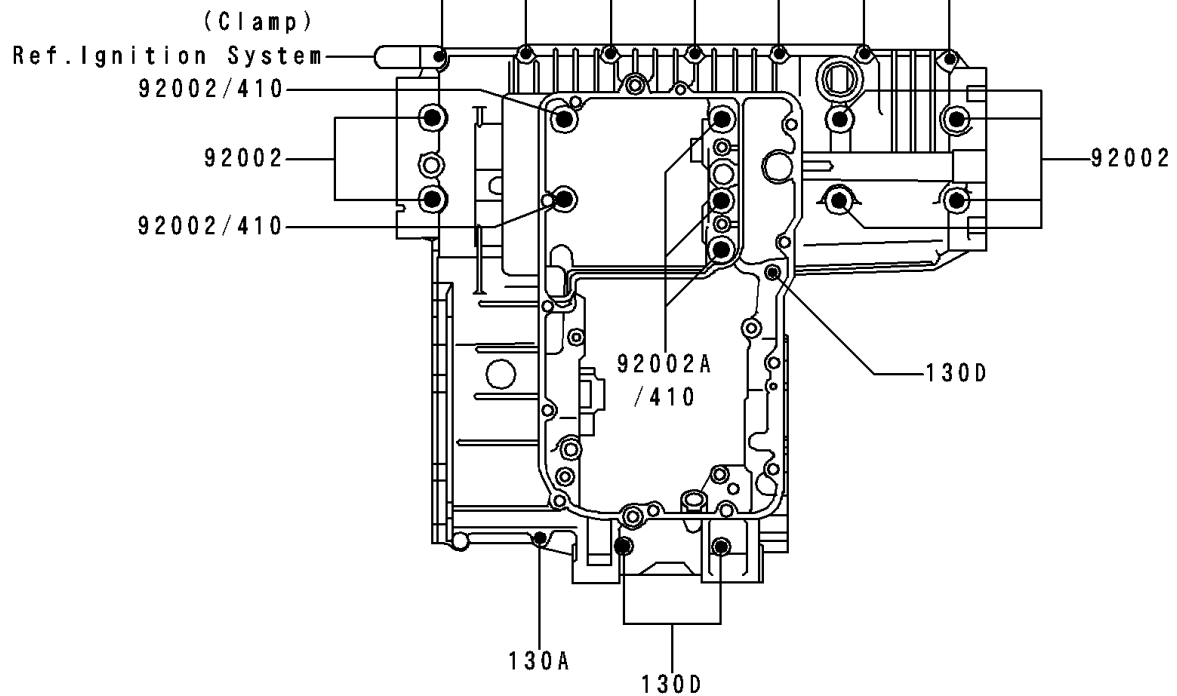

# 1996 Voyager XII PARTS DIAGRAM

## Crankcase Bolt Pattern

E1412

Upper Case (Outside)

Lower Case (Outside)

## Crankcase Bolt Pattern

ITEM NAME	PART NUMBER	QUANTITY
BOLT-FLANGED (Ref # 130)	130Y0635	1
BOLT-FLANGED (Ref # 130A)	130Y0640	11
BOLT-FLANGED (Ref # 130B)	130Y0690	2
BOLT-FLANGED (Ref # 130C)	130Z06105	2
BOLT-FLANGED (Ref # 130D)	130Z06120	3
BOLT-FLANGED (Ref # 130E)	130Z0870	2
WASHER-PLAIN-SMALL,10MM (Ref # 410)	410B1000	5
BOLT,10X95 (Ref # 92002)	92002-1651	8
BOLT,10X145 (Ref # 92002A)	92002-1652	3