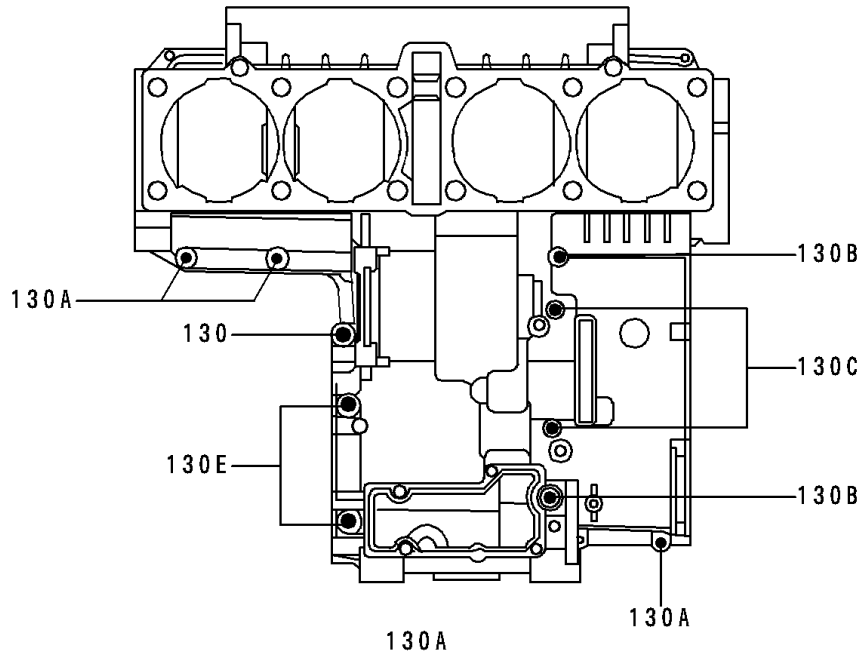

# 1996 Voyager XII PARTS DIAGRAM

## Crankcase Bolt Pattern

E1412

Upper Case (Outside)

Lower Case (Outside)

## Crankcase Bolt Pattern

ITEM NAME	PART NUMBER	QUANTITY
BOLT-FLANGED (Ref # 130)	130Y0635	1
BOLT-FLANGED (Ref # 130A)	130Y0640	11
BOLT-FLANGED (Ref # 130B)	130Y0690	2
BOLT-FLANGED (Ref # 130C)	130Z06105	2
BOLT-FLANGED (Ref # 130D)	130Z06120	3
BOLT-FLANGED (Ref # 130E)	130Z0870	2
WASHER-PLAIN-SMALL,10MM (Ref # 410)	410B1000	5
BOLT,10X95 (Ref # 92002)	92002-1651	8
BOLT,10X145 (Ref # 92002A)	92002-1652	3