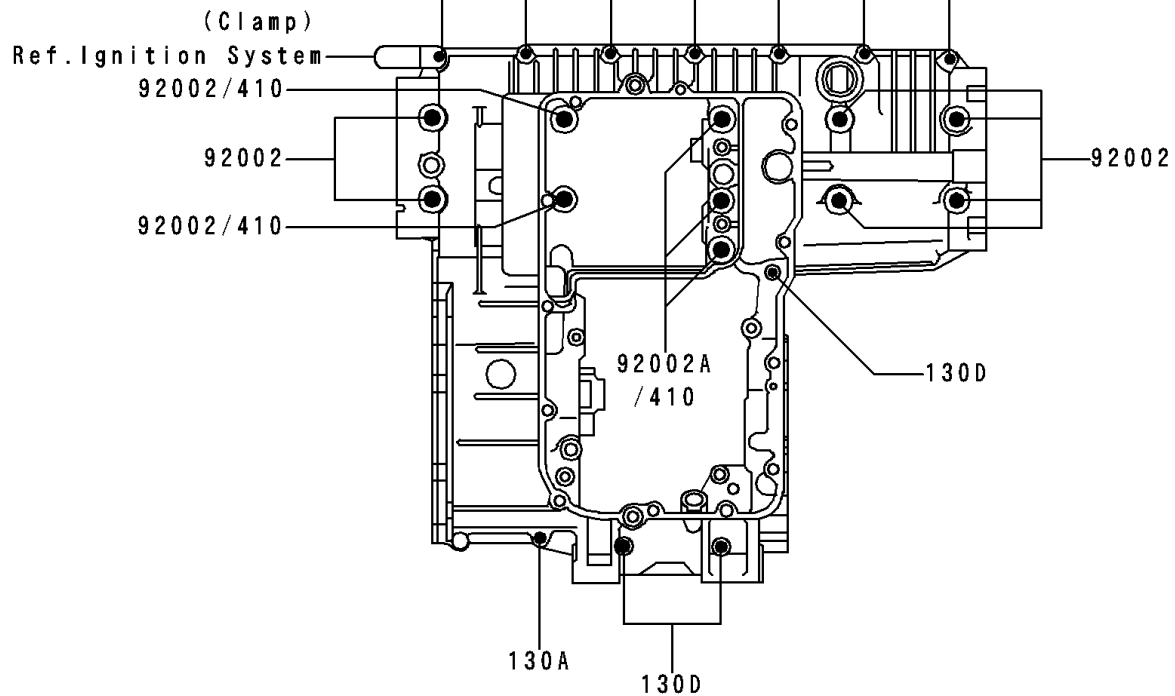

1997 Voyager XII PARTS DIAGRAM

Crankcase Bolt Pattern

E1412

Upper Case (Outside)

Lower Case (Outside)

1997 Voyager XII PARTS LIST

Crankcase Bolt Pattern

ITEM NAME	PART NUMBER	QUANTITY
BOLT-FLANGED (Ref # 130)	130Y0635	1
BOLT-FLANGED (Ref # 130A)	130Y0640	11
BOLT-FLANGED (Ref # 130B)	130Y0690	2
BOLT-FLANGED (Ref # 130C)	130Z06105	2
BOLT-FLANGED (Ref # 130D)	130Z06120	3
BOLT-FLANGED (Ref # 130E)	130Z0870	2
WASHER-PLAIN-SMALL,10MM (Ref # 410)	410B1000	5
BOLT,10X95 (Ref # 92002)	92002-1651	8
BOLT,10X145 (Ref # 92002A)	92002-1652	3