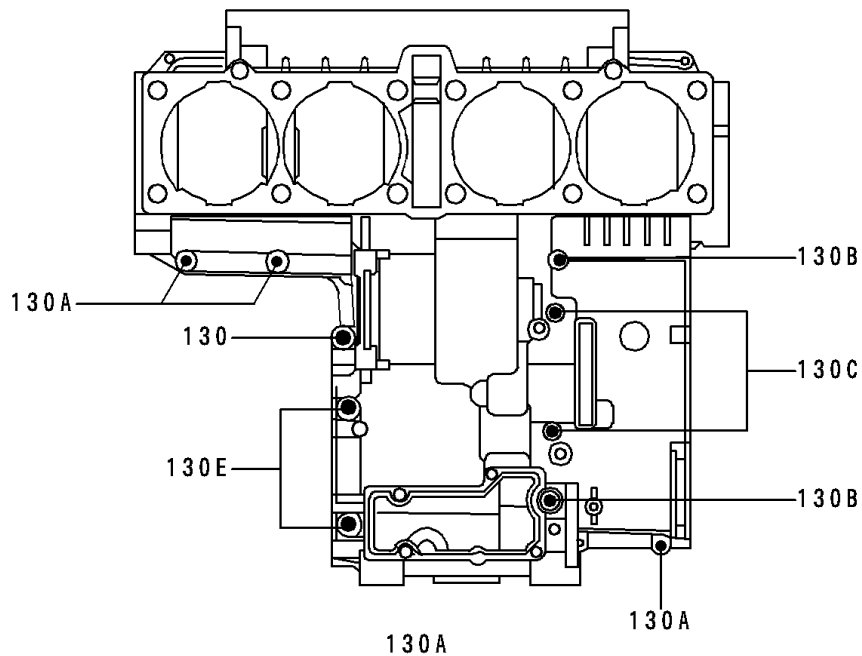

1997 Voyager XII PARTS DIAGRAM

Crankcase Bolt Pattern

E1412

Upper Case (Outside)

Lower Case (Outside)

1997 Voyager XII PARTS LIST

Crankcase Bolt Pattern

ITEM NAME	PART NUMBER	QUANTITY
BOLT-FLANGED (Ref # 130)	130Y0635	1
BOLT-FLANGED (Ref # 130A)	130Y0640	11
BOLT-FLANGED (Ref # 130B)	130Y0690	2
BOLT-FLANGED (Ref # 130C)	130Z06105	2
BOLT-FLANGED (Ref # 130D)	130Z06120	3
BOLT-FLANGED (Ref # 130E)	130Z0870	2
WASHER-PLAIN-SMALL,10MM (Ref # 410)	410B1000	5
BOLT,10X95 (Ref # 92002)	92002-1651	8
BOLT,10X145 (Ref # 92002A)	92002-1652	3