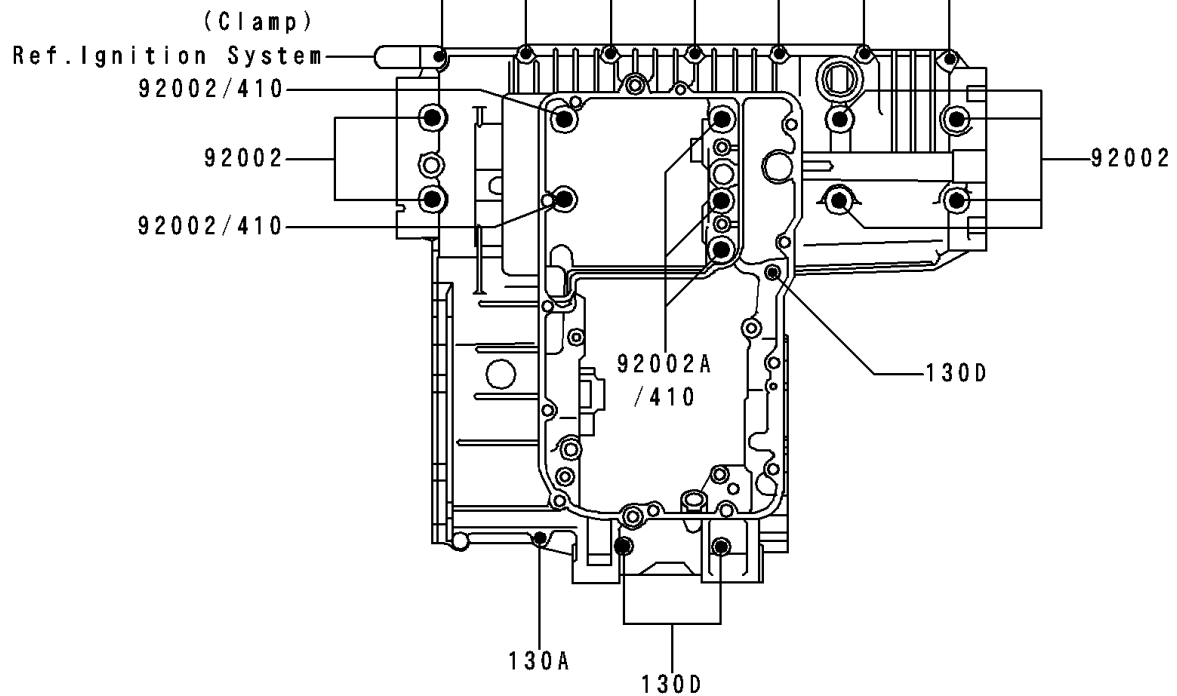

# 1998 Voyager XII PARTS DIAGRAM

## Crankcase Bolt Pattern

E1412

Upper Case (Outside)

Lower Case (Outside)

# 1998 Voyager XII PARTS LIST

## Crankcase Bolt Pattern

ITEM NAME	PART NUMBER	QUANTITY
BOLT-FLANGED (Ref # 130)	130Y0635	1
BOLT-FLANGED (Ref # 130A)	130Y0640	11
BOLT-FLANGED (Ref # 130B)	130Y0690	2
BOLT-FLANGED (Ref # 130C)	130Z06105	2
BOLT-FLANGED (Ref # 130D)	130Z06120	3
BOLT-FLANGED (Ref # 130E)	130Z0870	2
WASHER-PLAIN-SMALL,10MM (Ref # 410)	410B1000	5
BOLT,10X95 (Ref # 92002)	92002-1651	8
BOLT,10X145 (Ref # 92002A)	92002-1652	3