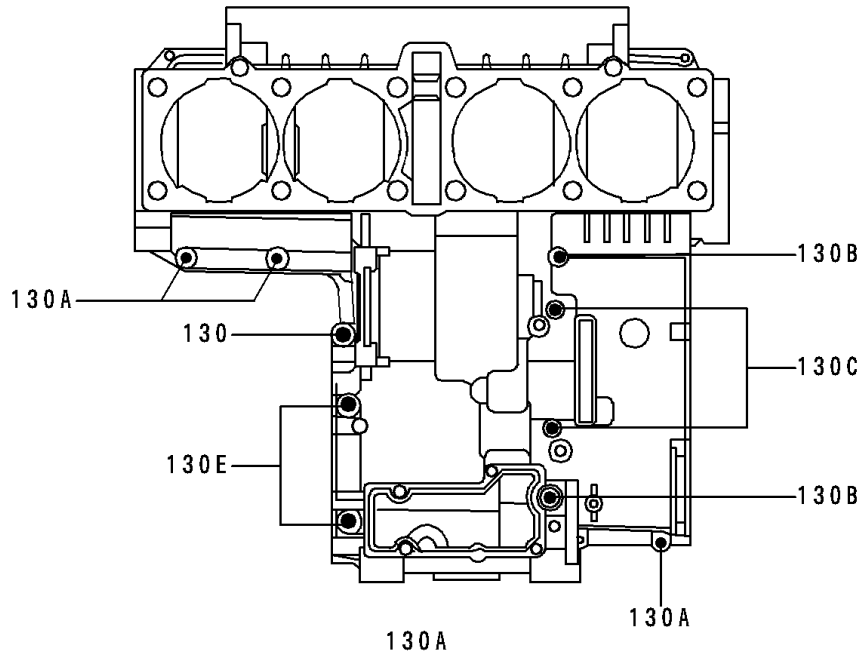

# 1998 Voyager XII PARTS DIAGRAM

## Crankcase Bolt Pattern

E1412

Upper Case (Outside)

Lower Case (Outside)

## Crankcase Bolt Pattern

ITEM NAME	PART NUMBER	QUANTITY
BOLT-FLANGED (Ref # 130)	130Y0635	1
BOLT-FLANGED (Ref # 130A)	130Y0640	11
BOLT-FLANGED (Ref # 130B)	130Y0690	2
BOLT-FLANGED (Ref # 130C)	130Z06105	2
BOLT-FLANGED (Ref # 130D)	130Z06120	3
BOLT-FLANGED (Ref # 130E)	130Z0870	2
WASHER-PLAIN-SMALL,10MM (Ref # 410)	410B1000	5
BOLT,10X95 (Ref # 92002)	92002-1651	8
BOLT,10X145 (Ref # 92002A)	92002-1652	3