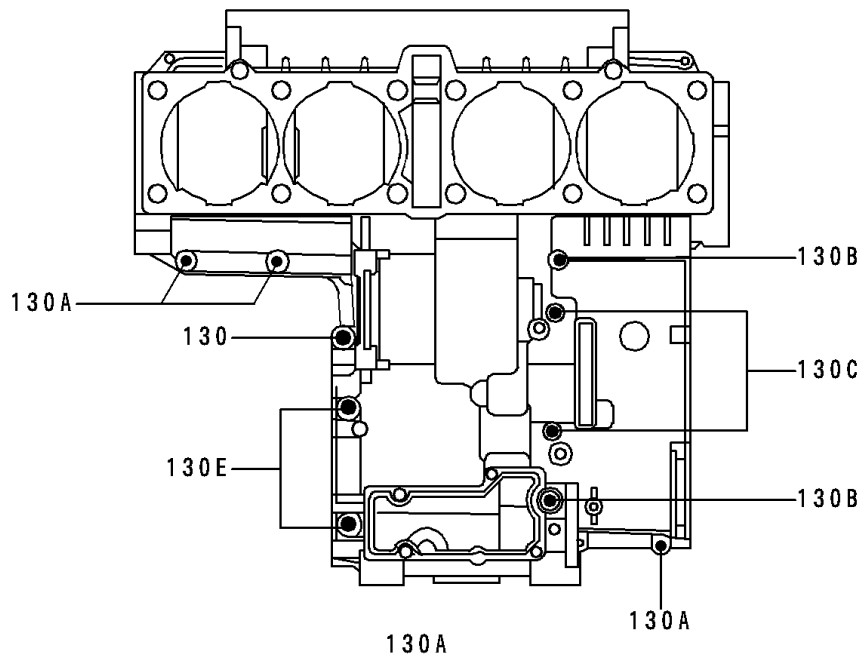

# 1999 Voyager XII PARTS DIAGRAM

## Crankcase Bolt Pattern

E1412

Upper Case (Outside)

Lower Case (Outside)

# 1999 Voyager XII PARTS LIST

## Crankcase Bolt Pattern

ITEM NAME	PART NUMBER	QUANTITY
BOLT-FLANGED (Ref # 130)	130Y0635	1
BOLT-FLANGED (Ref # 130A)	130Y0640	11
BOLT-FLANGED (Ref # 130B)	130Y0690	2
BOLT-FLANGED (Ref # 130C)	130Z06105	2
BOLT-FLANGED (Ref # 130D)	130Z06120	3
BOLT-FLANGED (Ref # 130E)	130Z0870	2
WASHER-PLAIN-SMALL,10MM (Ref # 410)	410B1000	5
BOLT,10X95 (Ref # 92002)	92002-1651	8
BOLT,10X145 (Ref # 92002A)	92002-1652	3