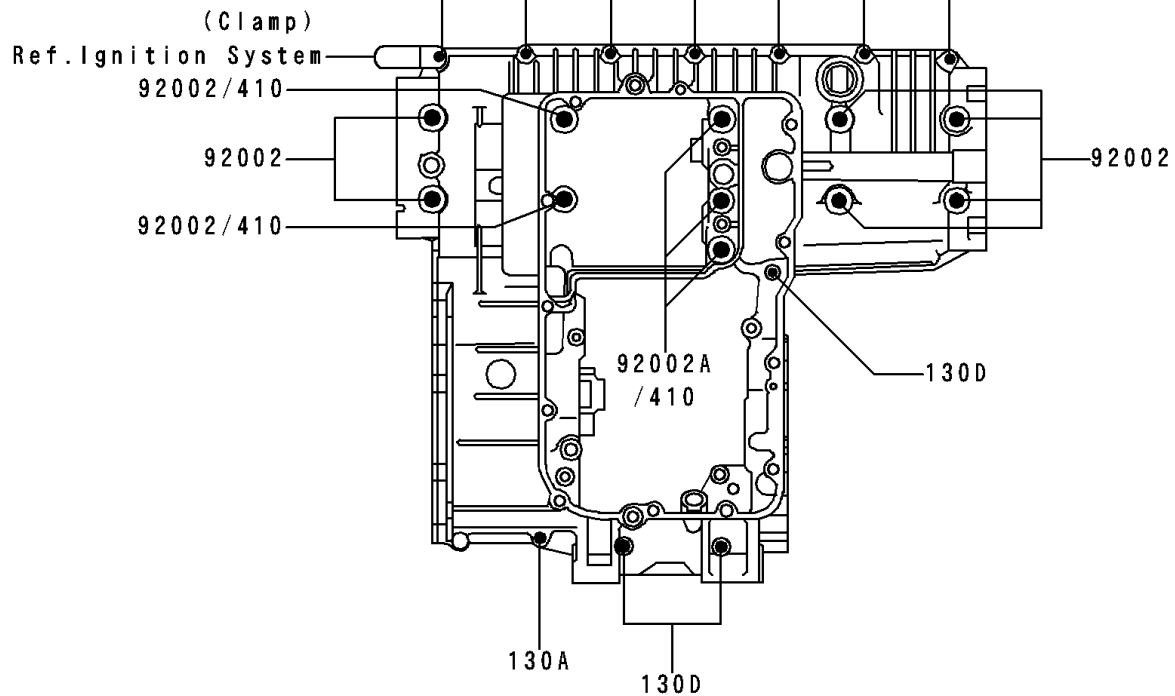

# 1999 Voyager XII PARTS DIAGRAM

## Crankcase Bolt Pattern

E1412

Upper Case (Outside)

Lower Case (Outside)

# 1999 Voyager XII PARTS LIST

## Crankcase Bolt Pattern

ITEM NAME	PART NUMBER	QUANTITY
BOLT-FLANGED (Ref # 130)	130Y0635	1
BOLT-FLANGED (Ref # 130A)	130Y0640	11
BOLT-FLANGED (Ref # 130B)	130Y0690	2
BOLT-FLANGED (Ref # 130C)	130Z06105	2
BOLT-FLANGED (Ref # 130D)	130Z06120	3
BOLT-FLANGED (Ref # 130E)	130Z0870	2
WASHER-PLAIN-SMALL,10MM (Ref # 410)	410B1000	5
BOLT,10X95 (Ref # 92002)	92002-1651	8
BOLT,10X145 (Ref # 92002A)	92002-1652	3