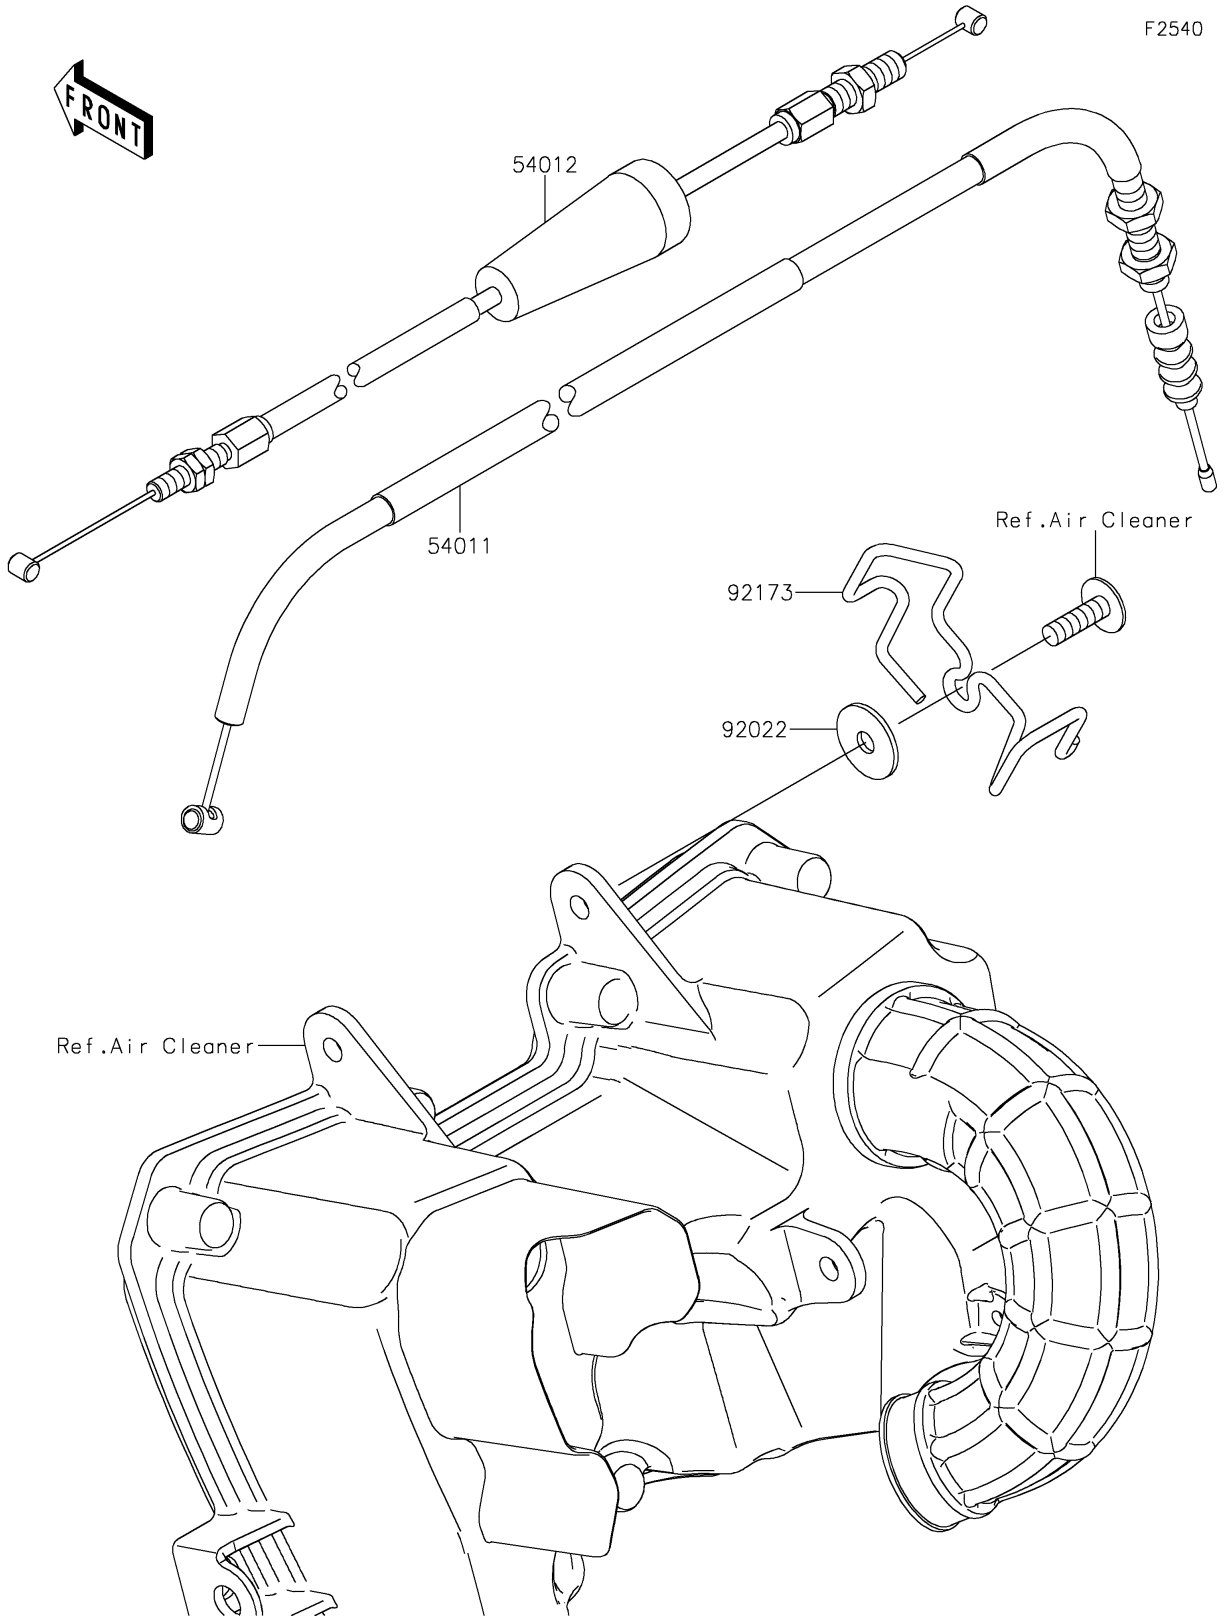

2024 Z125 PRO PARTS DIAGRAM

Cables

2024 Z125 PRO PARTS LIST

Cables

ITEM NAME	PART NUMBER	QUANTITY
CABLE-CLUTCH (Ref # 54011)	54011-0604	1
CABLE-THROTTLE (Ref # 54012)	54012-0627	1
WASHER,6.5X22X1.6 (Ref # 92022)	92022-237	1
CLAMP (Ref # 92173)	92173-1501	1