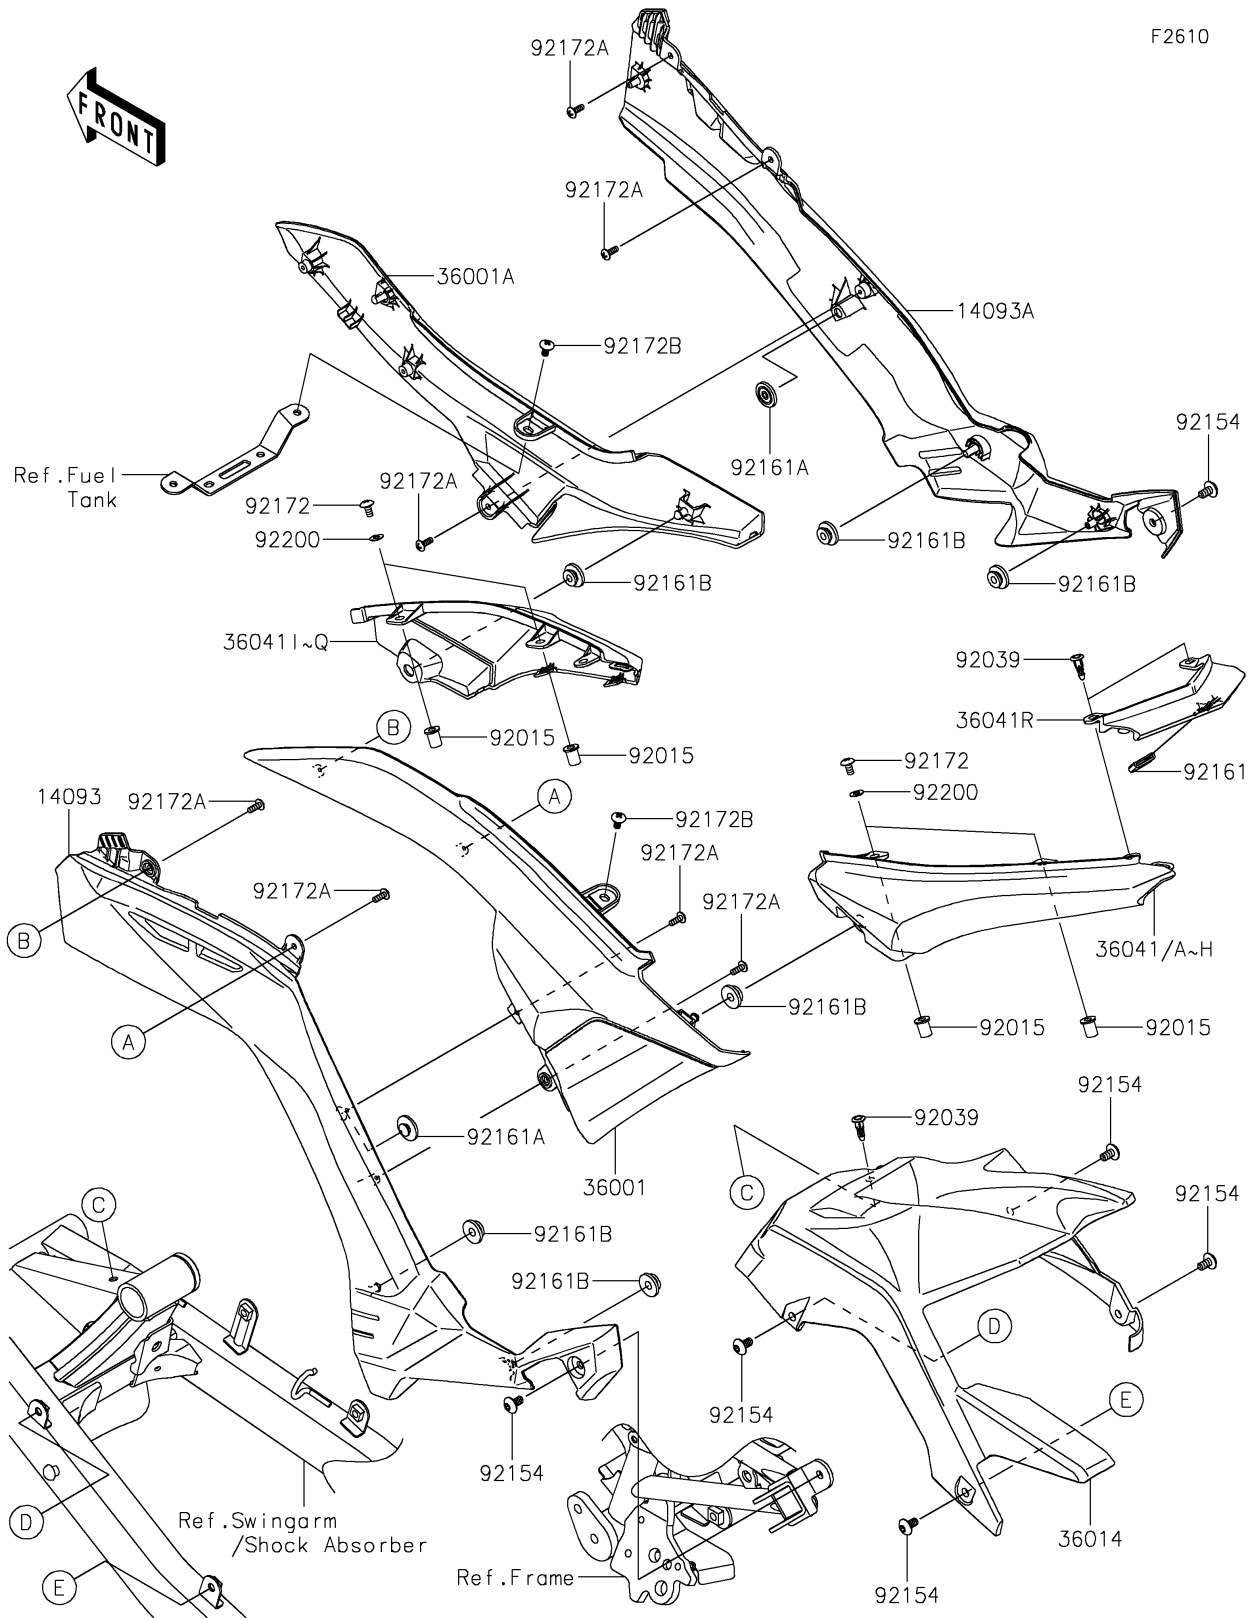

2022 Z125 PRO PARTS DIAGRAM

Side Covers/Chain Cover

2022 Z125 PRO PARTS LIST

Side Covers/Chain Cover

ITEM NAME	PART NUMBER	QUANTITY
COVER,PIVOT,LH,F.BLACK (Ref # 14093)	14093-0330-6Z	1
COVER,PIVOT,RH,F.BLACK (Ref # 14093A)	14093-0331-6Z	1
COVER-SIDE,LH,F.BLACK (Ref # 36001)	36001-0634-6Z	1
COVER-SIDE,RH,F.BLACK (Ref # 36001A)	36001-0635-6Z	1
CASE-CHAIN (Ref # 36014)	36014-0568	1
COVER-TAIL,LH,P.S.YELLOW (Ref # 36041)	36041-0020-35E	1
COVER-TAIL,LH,C.P.BLUE (Ref # 36041E)	36041-0020-723	1
COVER-TAIL,LH,M.F.S.BLACK (Ref # 36041G)	36041-0020-739	1
COVER-TAIL,RH,P.S.YELLOW (Ref # 36041I)	36041-0021-35E	1
COVER-TAIL,RH,C.P.BLUE (Ref # 36041N)	36041-0021-723	1
COVER-TAIL,RH,M.F.S.BLACK (Ref # 36041P)	36041-0021-739	1
COVER-TAIL,F.BLACK (Ref # 36041R)	36041-0022-6Z	1
NUT,WELL,5MM (Ref # 92015)	92015-1757	4
RIVET (Ref # 92039)	92039-0709	3
BOLT,SOCKET,6X12 (Ref # 92154)	92154-1484	6
DAMPER,12X23 (Ref # 92161)	92161-1367	1
DAMPER,8X22X10 (Ref # 92161A)	92161-1685	2
DAMPER (Ref # 92161B)	92161-1810	6
SCREW,5X16 (Ref # 92172)	92172-0322	4
SCREW,4X12 (Ref # 92172A)	92172-0959	7
SCREW,5X10 (Ref # 92172B)	92172-1090	2
WASHER,NYLON,5.3X11.5X0.5 (Ref # 92200)	92200-1480	4