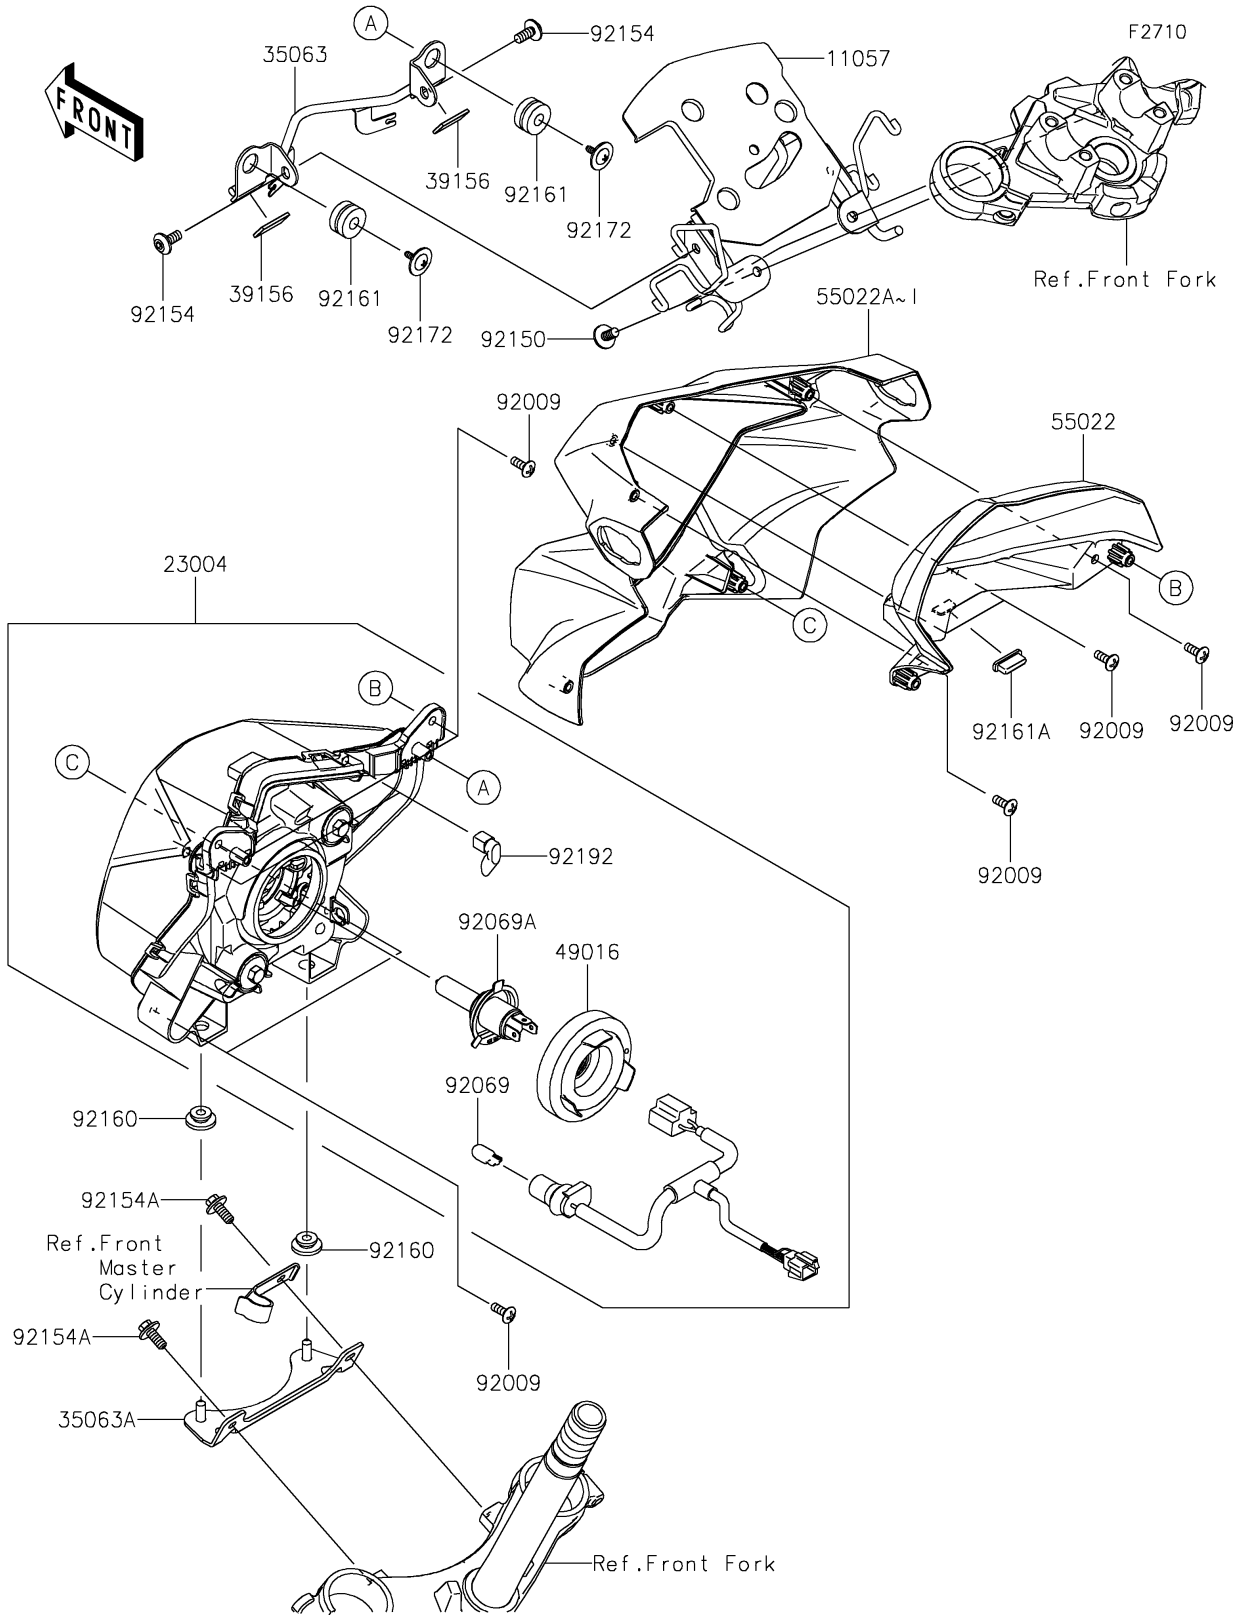

# 2023 Z125 PRO PARTS DIAGRAM

## Headlight(s)

## 2023 Z125 PRO PARTS LIST

### Headlight(s)

ITEM NAME	PART NUMBER	QUANTITY
BRACKET,HEAD LAMP (Ref # 11057)	11057-0608	1
LAMP-HEAD (Ref # 23004)	23004-0362	1
STAY (Ref # 35063)	35063-1334	1
STAY,HEAD LAMP (Ref # 35063A)	35063-1335	1
PAD,13X25X2 (Ref # 39156)	39156-2137	2
COVER-SEAL (Ref # 49016)	49016-0627	1
COVER-HEAD LAMP,UPP (Ref # 55022)	55022-0317	1
COVER-HEAD LAMP,LWR,C.L.GREEN (Ref # 55022B)	55022-0318-51P	1
COVER-HEAD LAMP,LWR,M.M.D.GRAY (Ref # 55022F)	55022-0318-69P	1
SCREW,TAPPING,5X14 (Ref # 92009)	92009-1197	8
BULB,12V 5W (Ref # 92069)	92069-0059	1
BULB,12V 35/35W (Ref # 92069A)	92069-0091	1
BOLT,6X14 (Ref # 92150)	92150-1340	2
BOLT,SOCKET,6X14 (Ref # 92154)	92154-2161	2
BOLT,6X16 (Ref # 92154A)	92154-2162	2
DAMPER (Ref # 92160)	92160-1613	2
DAMPER (Ref # 92161)	92161-0054	2
DAMPER (Ref # 92161A)	92161-1813	1
SCREW,TAPPING+PW,5X14 (Ref # 92172)	92172-0477	2
TUBE,BREATHER (Ref # 92192)	92192-1528	2