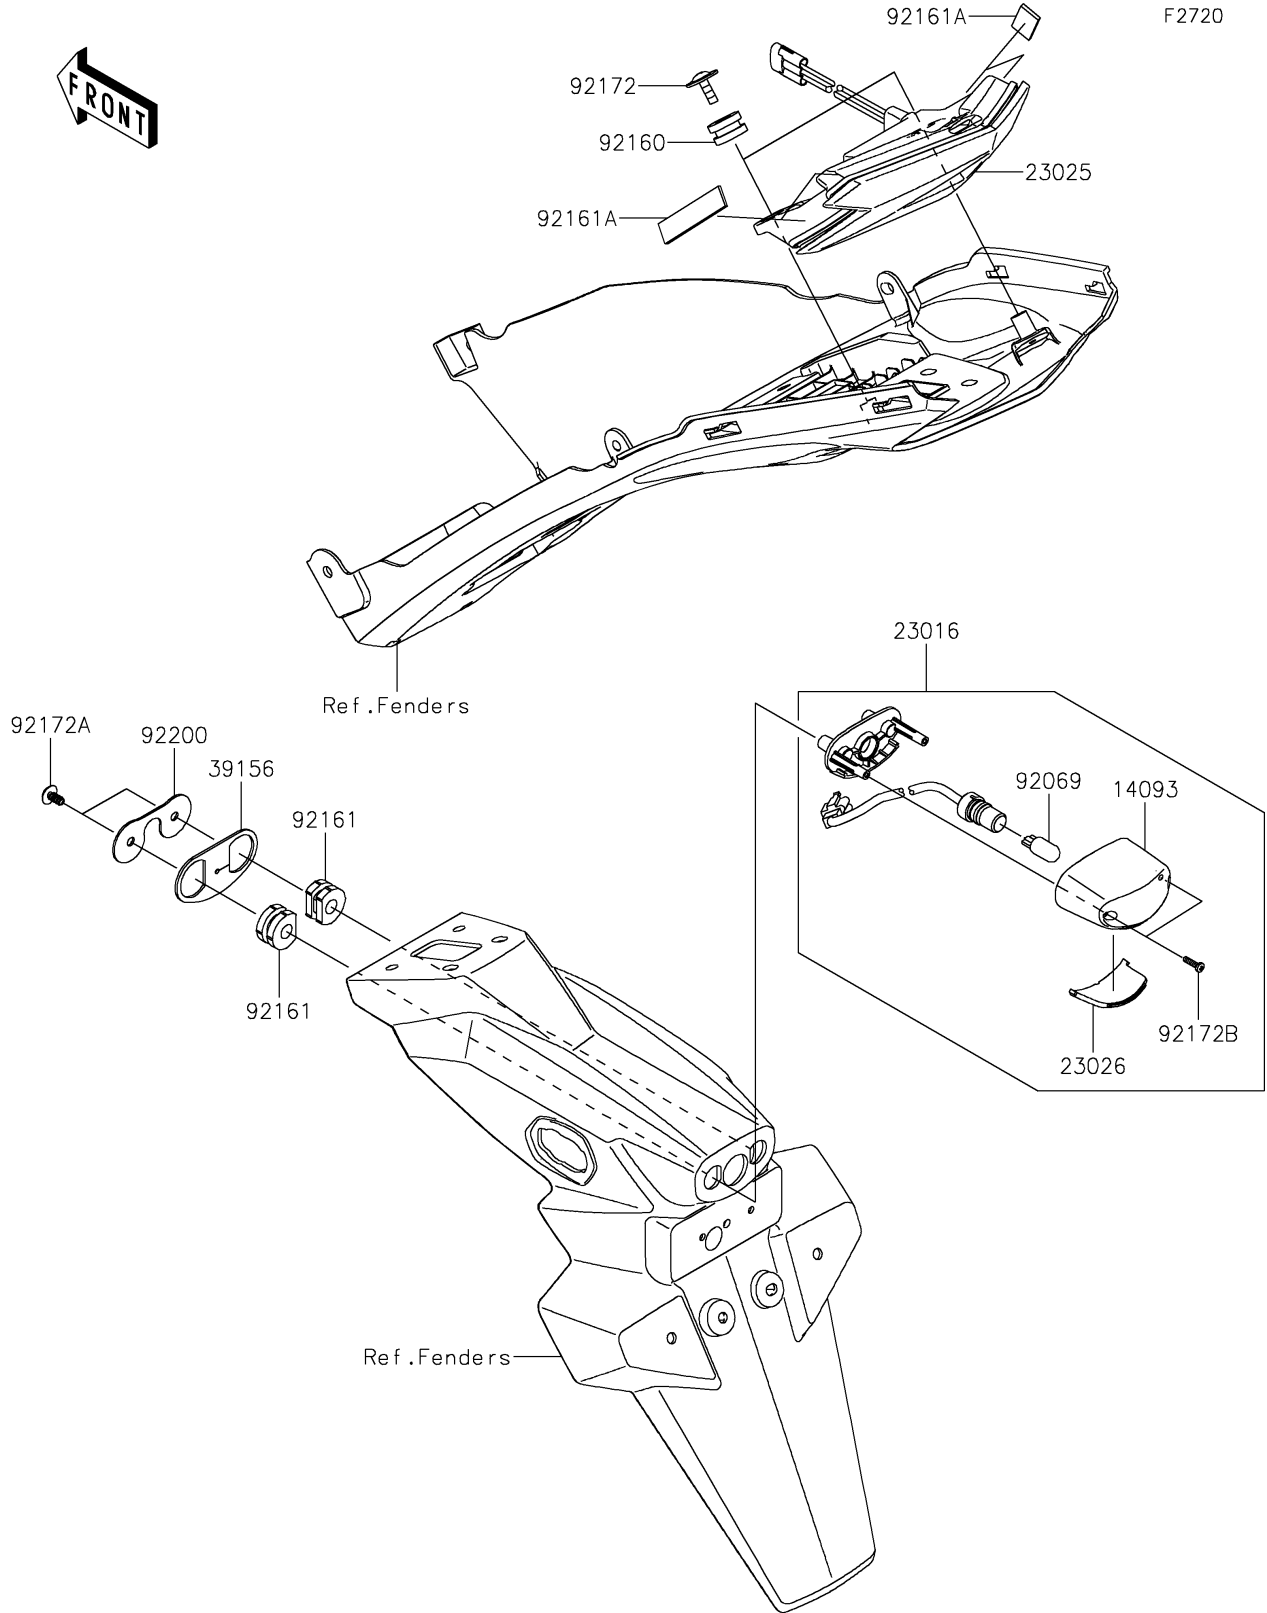

2022 Z125 PRO PARTS DIAGRAM

Taillight(s)

2022 Z125 PRO PARTS LIST

Taillight(s)

ITEM NAME	PART NUMBER	QUANTITY
COVER,LICENSE LAMP (Ref # 14093)	14093-0525	1
LAMP-ASSY,LICENCE (Ref # 23016)	23016-0604	1
LAMP-TAIL,LED (Ref # 23025)	23025-0372	1
LENS,LICENSE LAMP (Ref # 23026)	23026-0025	1
PAD (Ref # 39156)	39156-2108	1
BULB,12V 5W (Ref # 92069)	92069-1016	1
DAMPER,10X20X12 (Ref # 92160)	92160-1167	2
DAMPER (Ref # 92161)	92161-0776	2
DAMPER (Ref # 92161A)	92161-1359	4
SCREW,TAPTITE,5X16 (Ref # 92172)	92172-0481	2
SCREW,TAPPING,5X16 (Ref # 92172A)	92172-0813	2
SCREW,4X12 (Ref # 92172B)	92172-0904	2
WASHER (Ref # 92200)	92200-1812	1