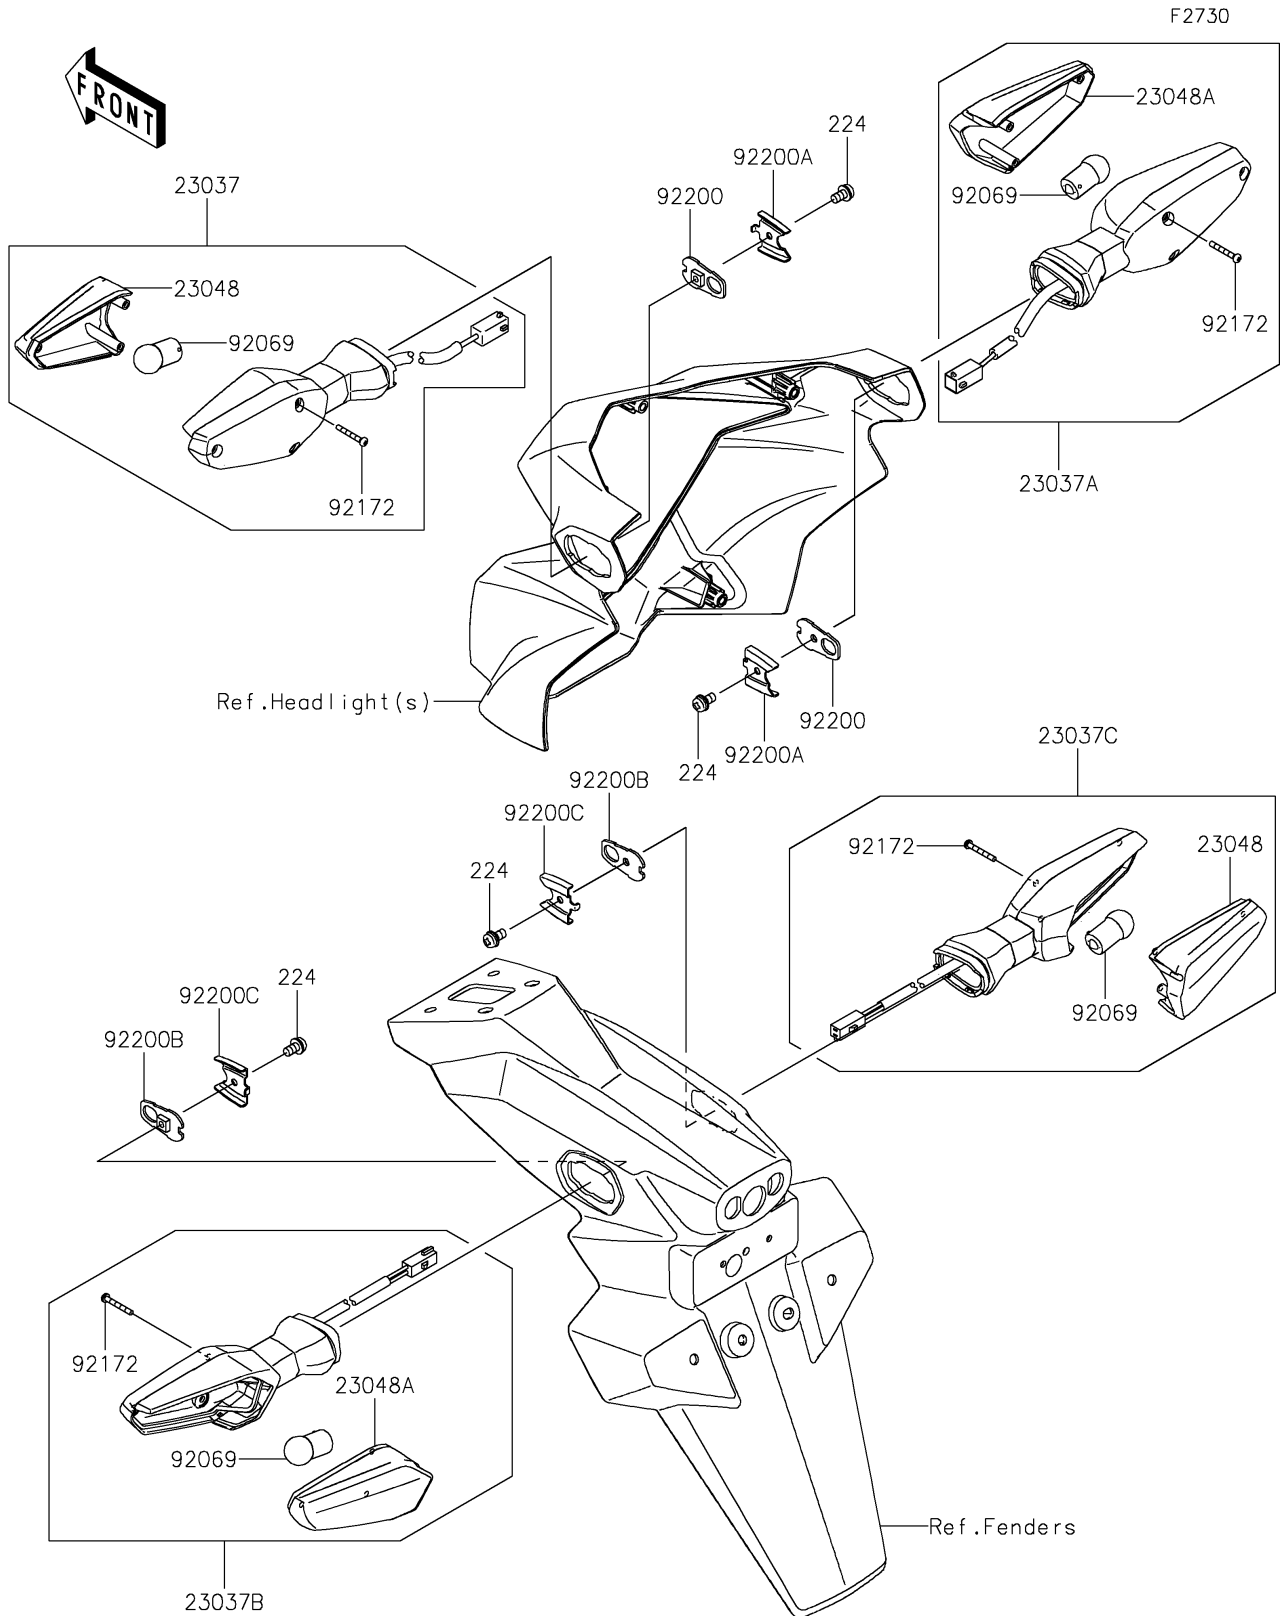

2022 Z125 PRO PARTS DIAGRAM

Turn Signals

2022 Z125 PRO PARTS LIST

Turn Signals

ITEM NAME	PART NUMBER	QUANTITY
LAMP-ASSY-SIGNAL,FR,LH (Ref # 23037)	23037-0326	1
LAMP-ASSY-SIGNAL,FR,RH (Ref # 23037A)	23037-0327	1
LAMP-ASSY-SIGNAL,RR,LH (Ref # 23037B)	23037-0328	1
LAMP-ASSY-SIGNAL,RR,RH (Ref # 23037C)	23037-0329	1
LENS-SIGNAL LAMP (Ref # 23048)	23048-0029	2
LENS-SIGNAL LAMP (Ref # 23048A)	23048-0030	2
BULB,12V 10W (RY10W) (Ref # 92069)	92069-0089	4
SCREW,6X19 (Ref # 92172)	92172-1116	12
WASHER,SIGNAL LAMP (Ref # 92200)	92200-0164	2
WASHER,SIGNAL LAMP (Ref # 92200A)	92200-0165	2
WASHER,NUT 4MM (Ref # 92200B)	92200-0854	2
WASHER (Ref # 92200C)	92200-0855	2
SCREW-PAN-WP-CROS,4X8 (Ref # 224)	224AB0408	4