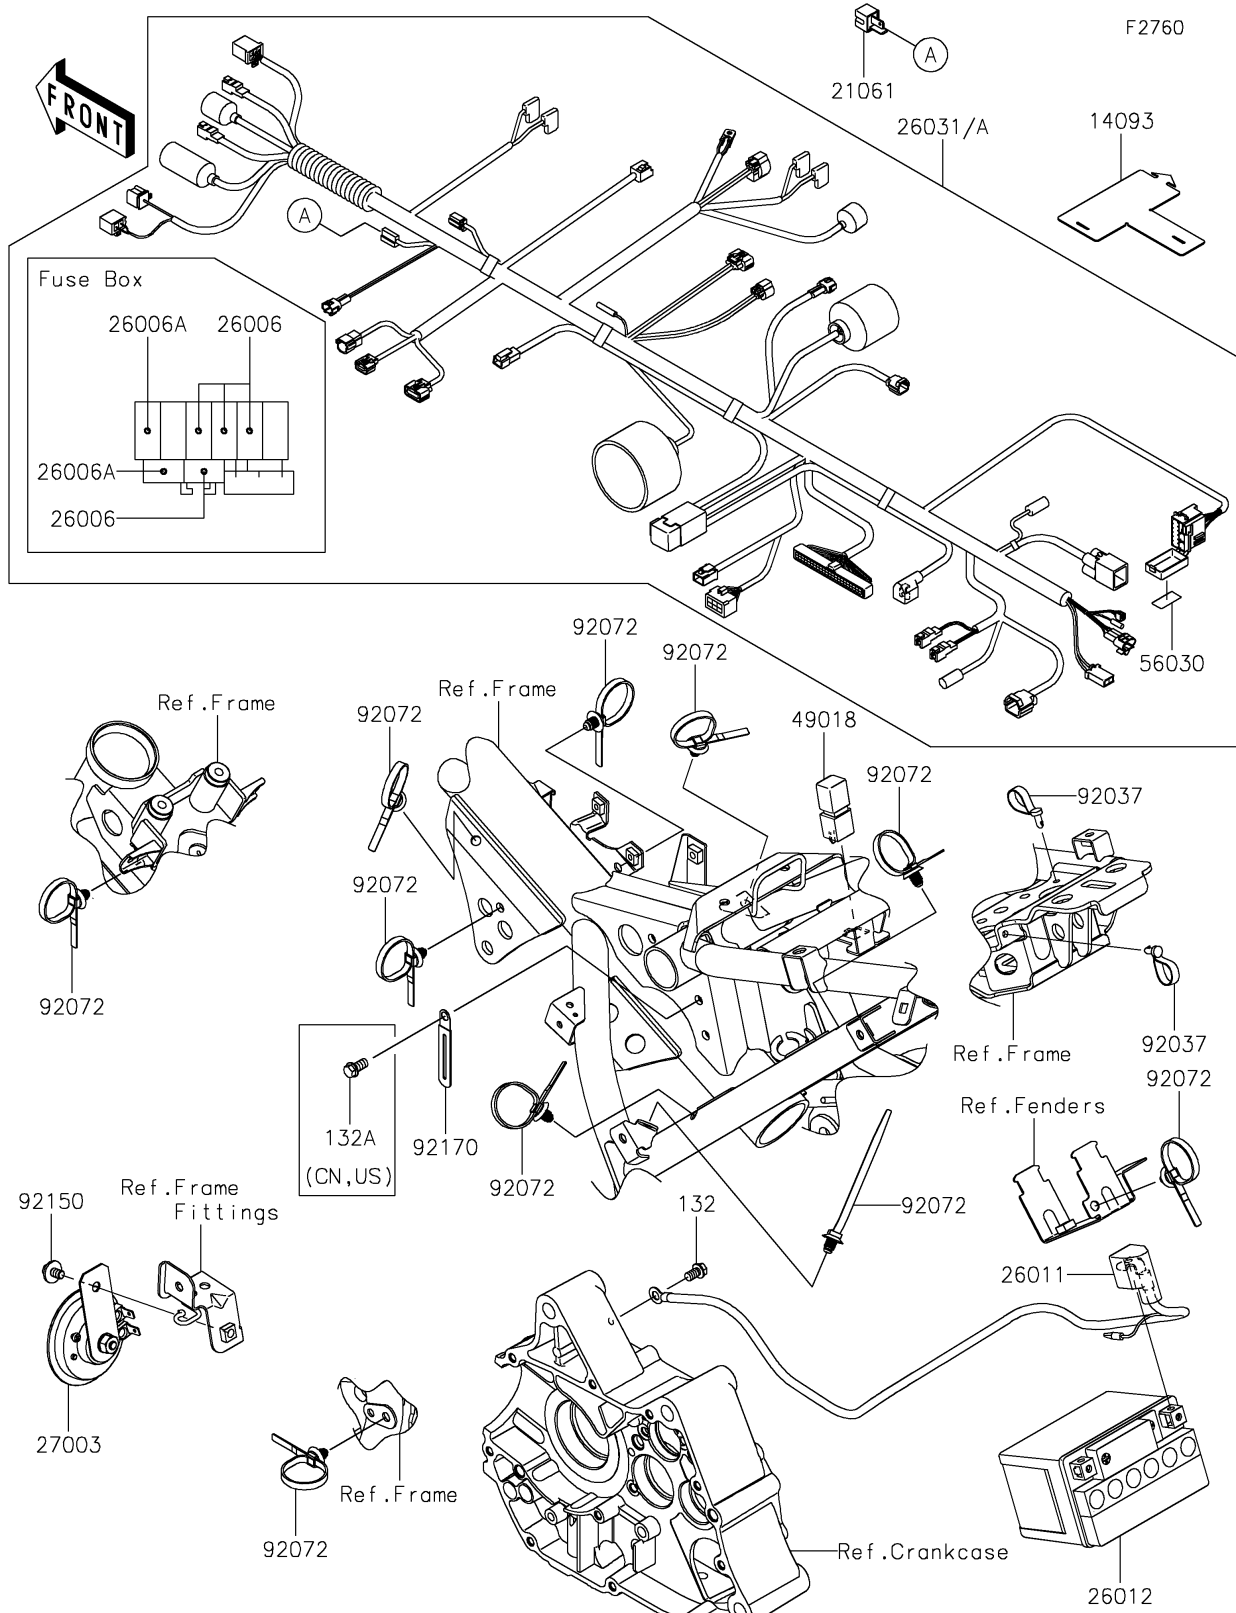

2022 Z125 PRO PARTS DIAGRAM

Chassis Electrical Equipment

2022 Z125 PRO PARTS LIST

Chassis Electrical Equipment

| ITEM NAME | PART NUMBER | QUANTITY |
|-----------|-------------|----------|
|-----------|-------------|----------|