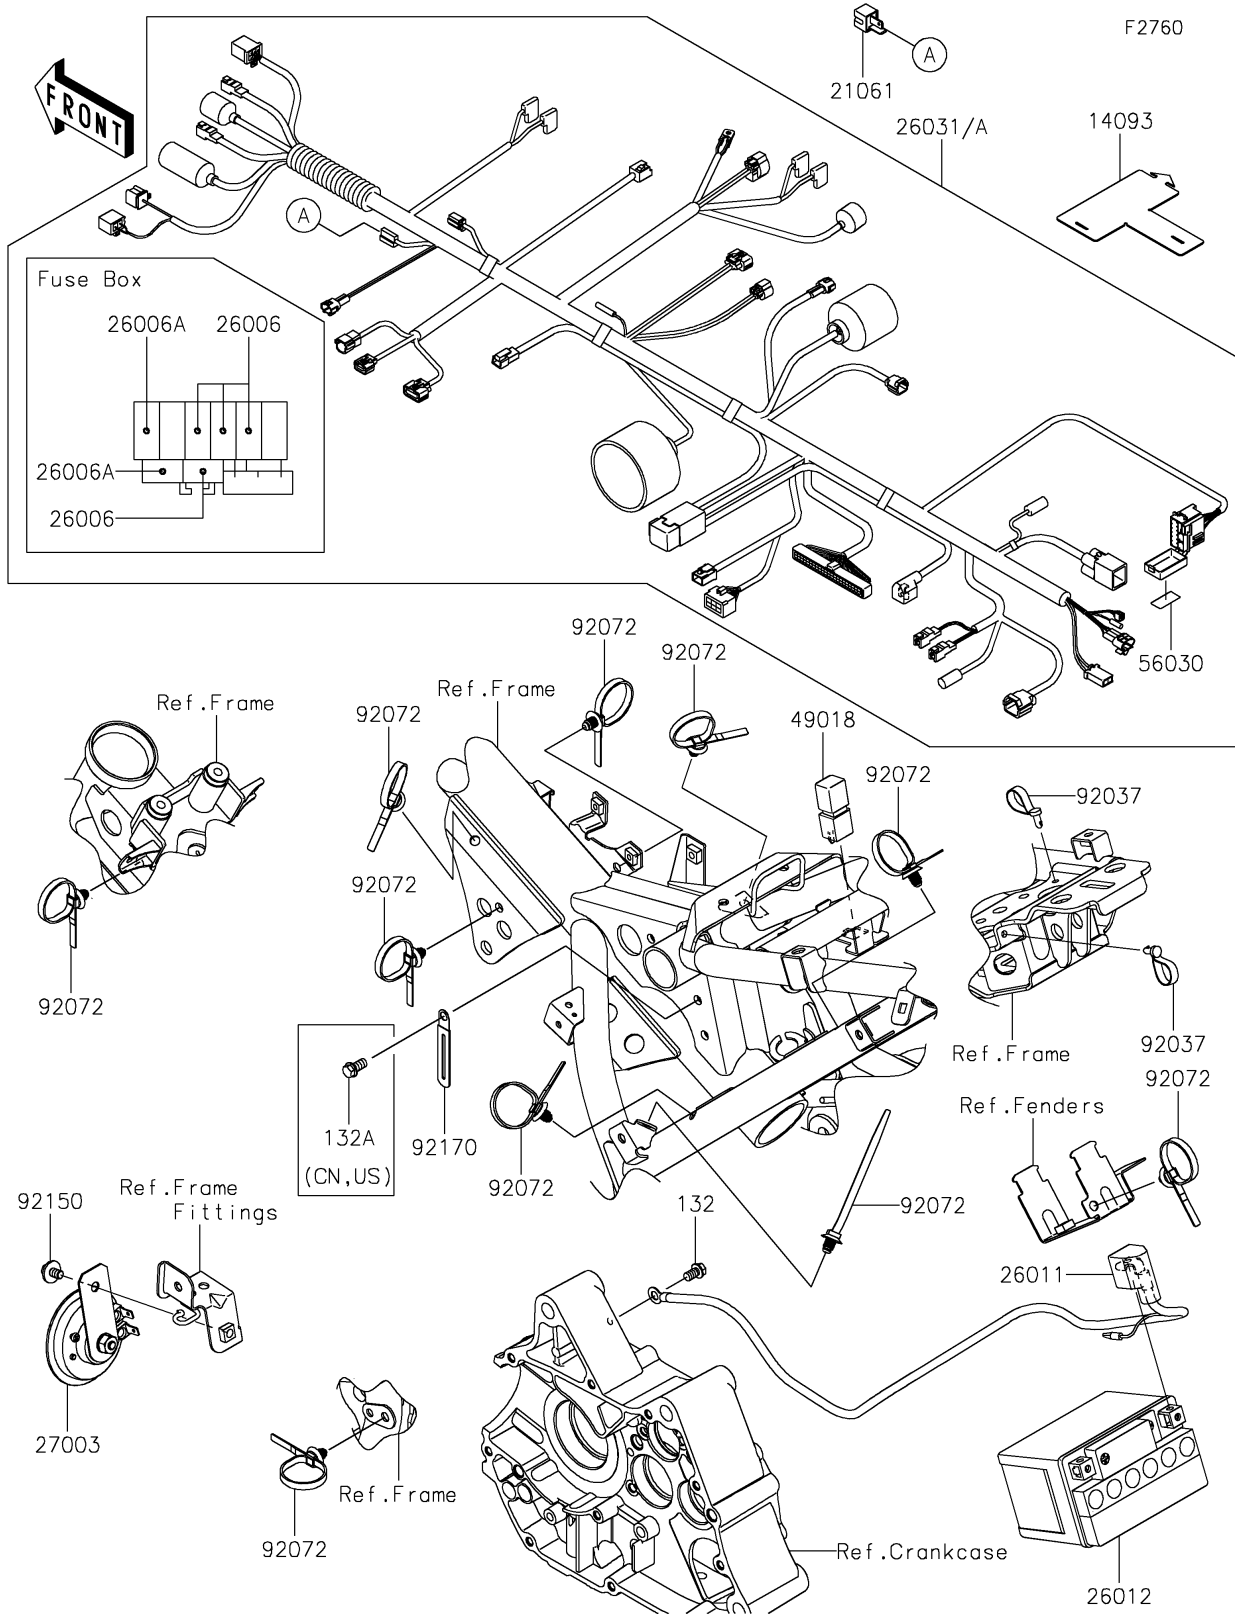

2022 Z125 PRO PARTS DIAGRAM

Chassis Electrical Equipment

2022 Z125 PRO PARTS LIST

Chassis Electrical Equipment

ITEM NAME	PART NUMBER	QUANTITY
-----------	-------------	----------