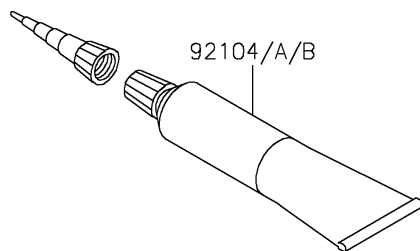

# 2022 Z125 PRO PARTS DIAGRAM

Owner's Tools

F2810

### Owner's Tools

ITEM NAME	PART NUMBER	QUANTITY
TOOL-KIT (Ref # 56007)	56007-0139	1
BAG,TOOL (Ref # 56008)	56008-0564	1
GASKET-LIQUID,TB1211F,CLEAR (Ref # 92104)	92104-0004	1
GASKET-LIQUID,TB1105B,SILVER (Ref # 92104A)	92104-002	1
GASKET-LIQUID,TB1215,GRAY (Ref # 92104B)	92104-1065	1
TOOL-DRIVER,#2PHILLIPS&SLOT (Ref # 92107)	92107-0018	1
TOOL-WRENCH,OPEN END,14X17 (Ref # 92110)	92110-0057	1
TOOL-WRENCH,BOX,16MM (Ref # 92110A)	92110-0058	1
TOOL-WRENCH,OPEN END,12X14 (Ref # 92110B)	92110-0565	1