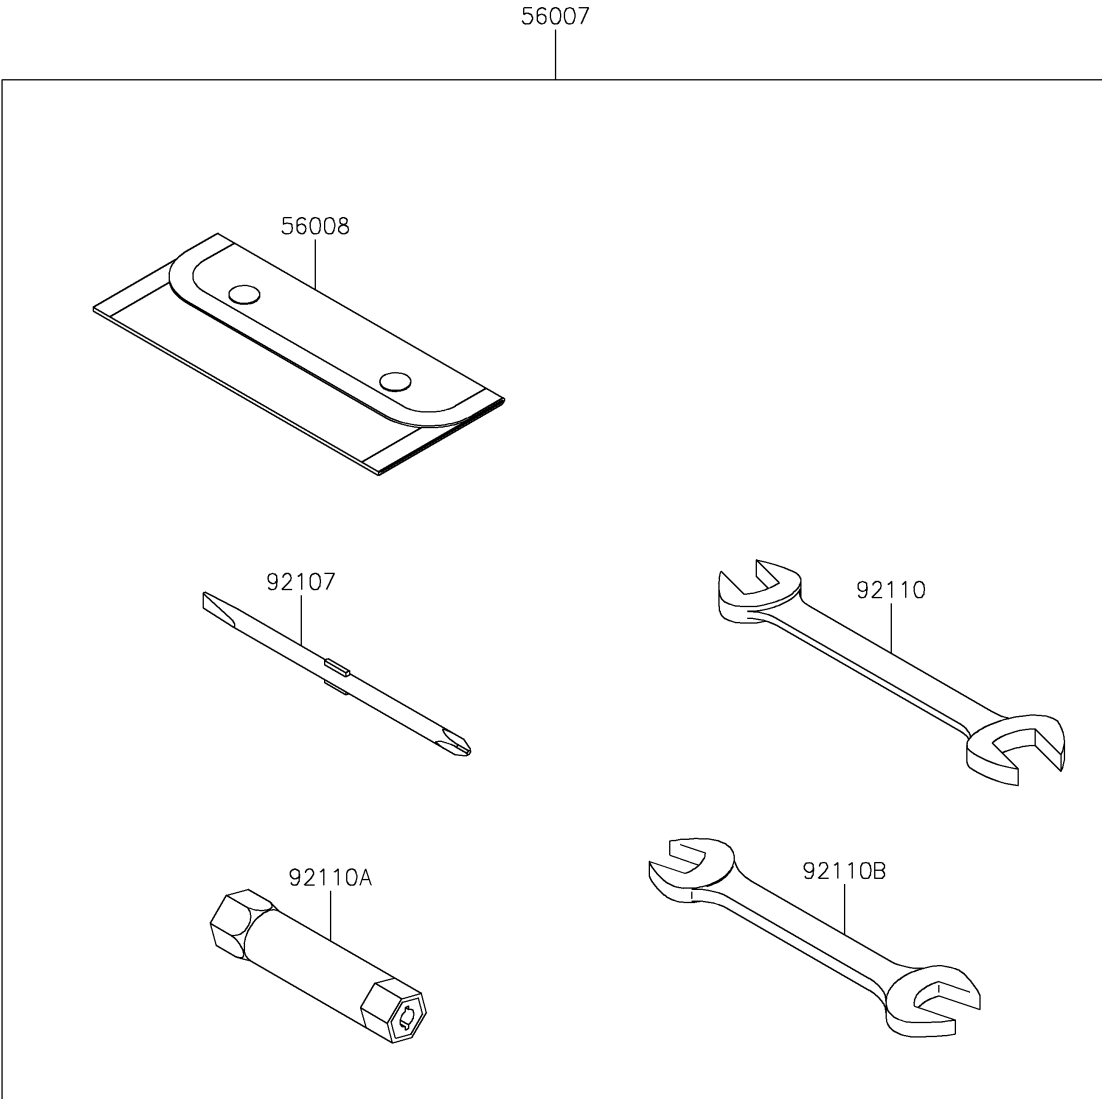

# 2022 Z125 PRO PARTS DIAGRAM

Owner's Tools

F2810

## 2022 Z125 PRO PARTS LIST

### Owner's Tools

ITEM NAME	PART NUMBER	QUANTITY
TOOL-KIT (Ref # 56007)	56007-0139	1
BAG,TOOL (Ref # 56008)	56008-0564	1
GASKET-LIQUID,TB1211F,CLEAR (Ref # 92104)	92104-0004	1
GASKET-LIQUID,TB1105B,SILVER (Ref # 92104A)	92104-002	1
GASKET-LIQUID,TB1215,GRAY (Ref # 92104B)	92104-1065	1
TOOL-DRIVER,#2PHILLIPS&SLOT (Ref # 92107)	92107-0018	1
TOOL-WRENCH,OPEN END,14X17 (Ref # 92110)	92110-0057	1
TOOL-WRENCH,BOX,16MM (Ref # 92110A)	92110-0058	1
TOOL-WRENCH,OPEN END,12X14 (Ref # 92110B)	92110-0565	1