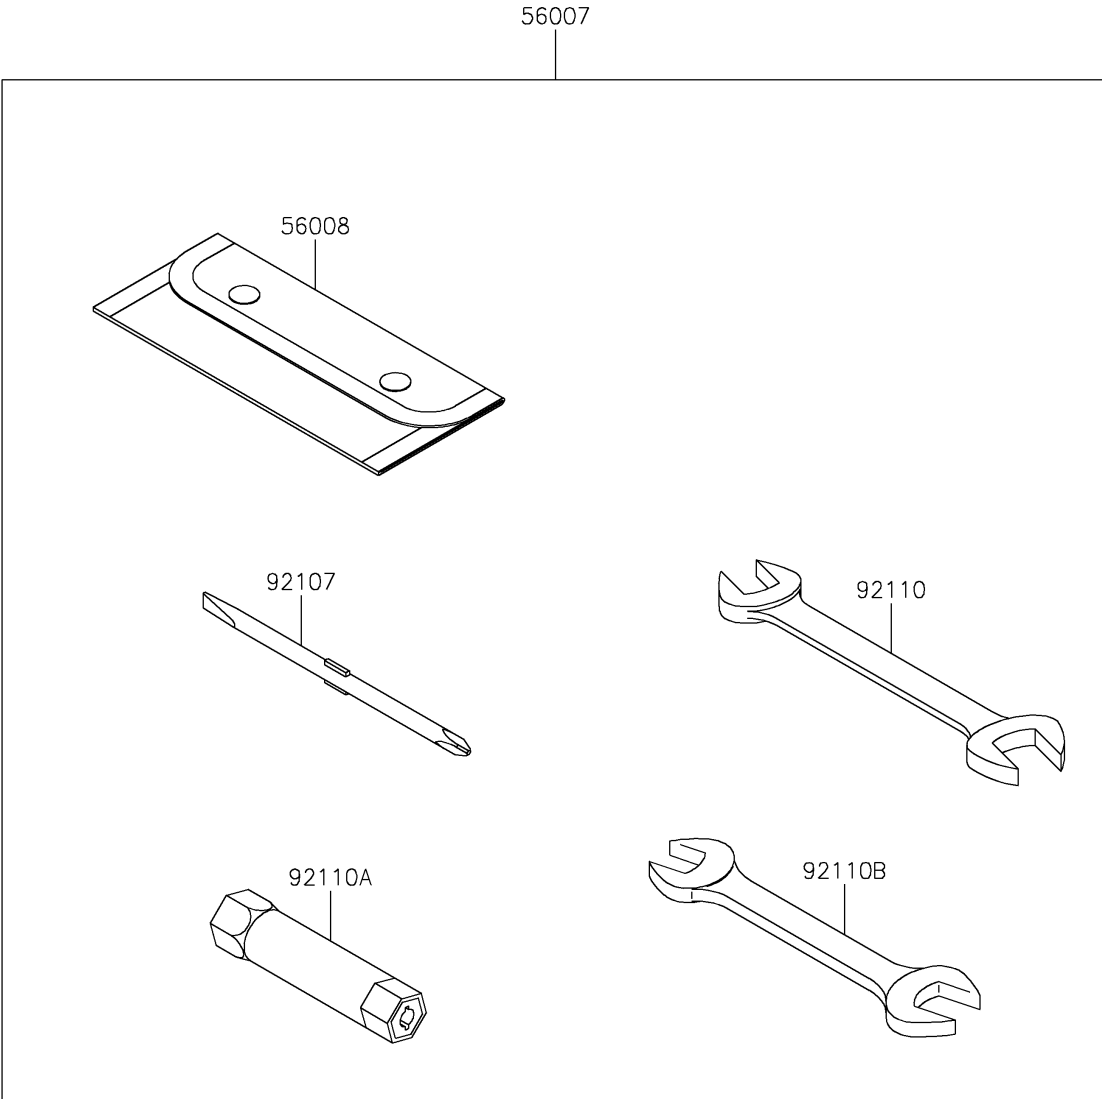

2022 Z125 PRO PARTS DIAGRAM

Owner's Tools

F2810

2022 Z125 PRO PARTS LIST

Owner's Tools

ITEM NAME	PART NUMBER	QUANTITY
-----------	-------------	----------