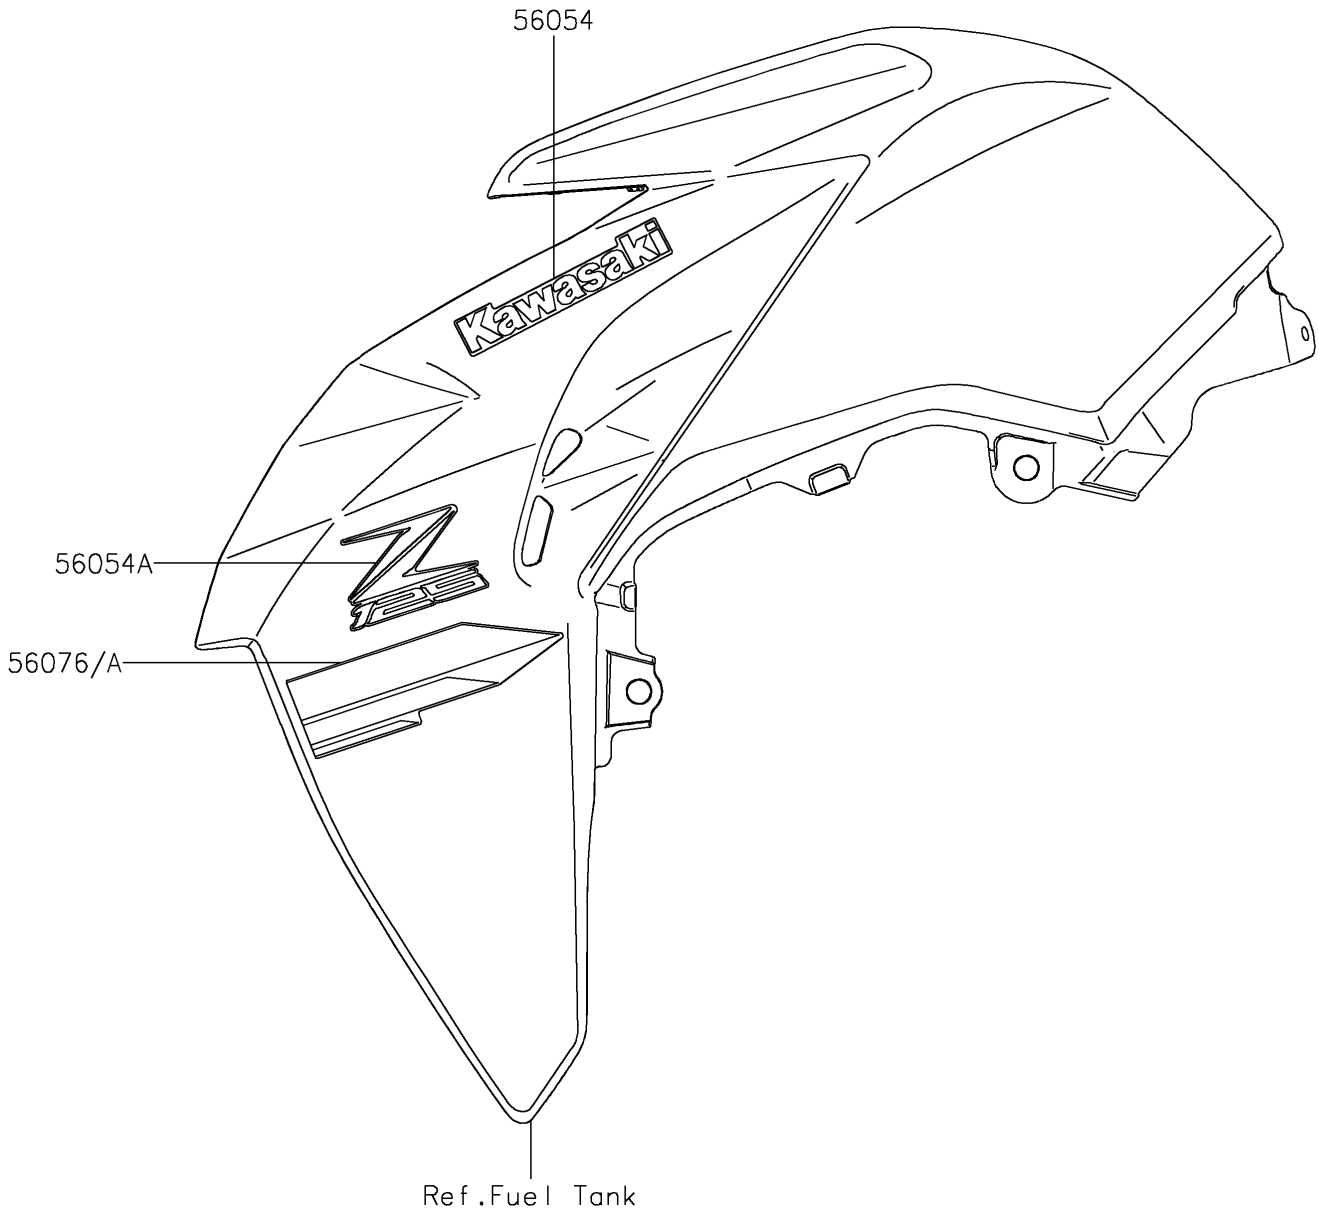

2022 Z125 PRO PARTS DIAGRAM

Decals(Black)(JNFNN/JNFNL)(CA,US)

F2861

2022 Z125 PRO PARTS LIST

Decals(Black)(JNFNN/JNFNL)(CA,US)

ITEM NAME	PART NUMBER	QUANTITY
MARK,TANK COVER,KAWASAKI (Ref # 56054)	56054-1630	2
MARK,SHROUD,Z125 (Ref # 56054A)	56054-2848	2
PATTERN,SHROUD,LH (Ref # 56076)	56076-1979	1
PATTERN,SHROUD,RH (Ref # 56076A)	56076-1980	1