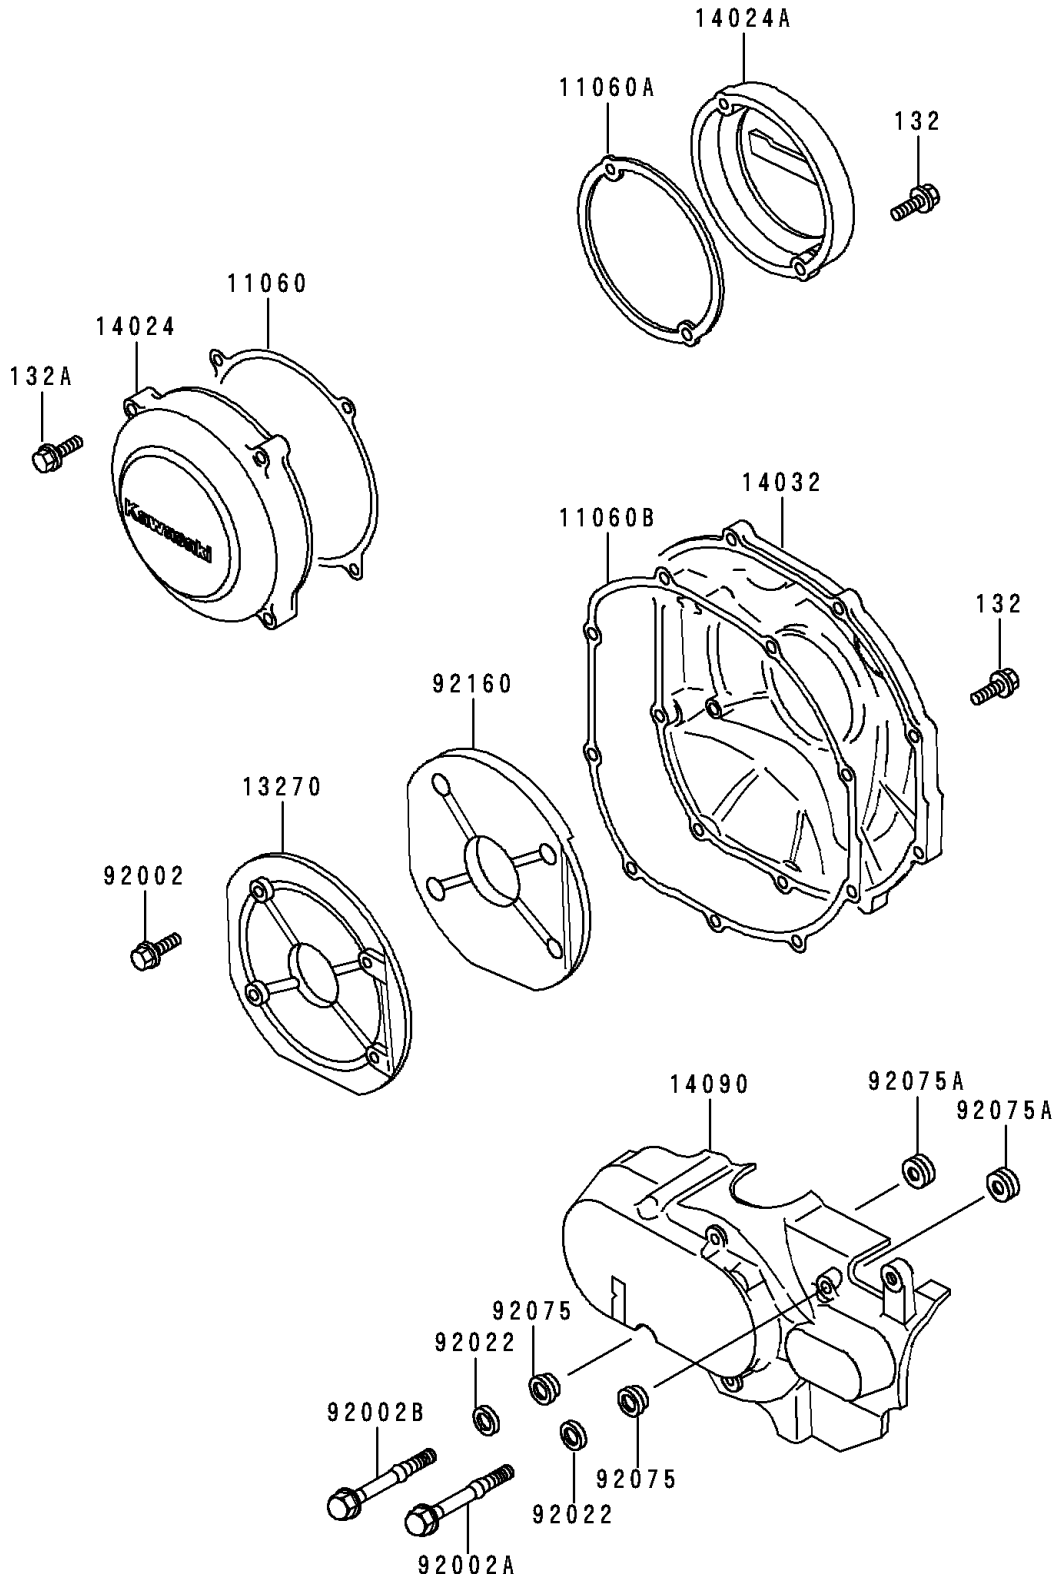

# 1996 Voyager XII PARTS DIAGRAM

Engine Cover(s)

E1431

# 1996 Voyager XII PARTS LIST

## Engine Cover(s)

ITEM NAME	PART NUMBER	QUANTITY
BOLT-FLANGED-SMALL (Ref # 132)	132E0625	11
BOLT-FLANGED-SMALL (Ref # 132A)	132E0630	4
GASKET,COVER,LH (Ref # 11060)	11060-1097	1
GASKET,PULSING COIL COVER (Ref # 11060A)	11060-1098	1
GASKET,CLUTCH COVER (Ref # 11060B)	11060-1099	1
PLATE,SOUND ARRESTER (Ref # 13270)	13270-1081	1
COVER,LH (Ref # 14024)	14024-1153	1
COVER,PULSING COIL (Ref # 14024A)	14024-1154	1
COVER-CLUTCH (Ref # 14032)	14032-1374	1
COVER,FRONT BEVEL (Ref # 14090)	14090-1417	1
BOLT,6X10 (Ref # 92002)	92002-1449	4
BOLT (Ref # 92002A)	92002-1814	3
BOLT (Ref # 92002B)	92002-1815	1
WASHER (Ref # 92022)	92022-1823	4
DAMPER (Ref # 92075)	92075-1855	4
DAMPER (Ref # 92075A)	92075-1856	4
DAMPER,SOUND ARRESTER (Ref # 92160)	92160-1443	1