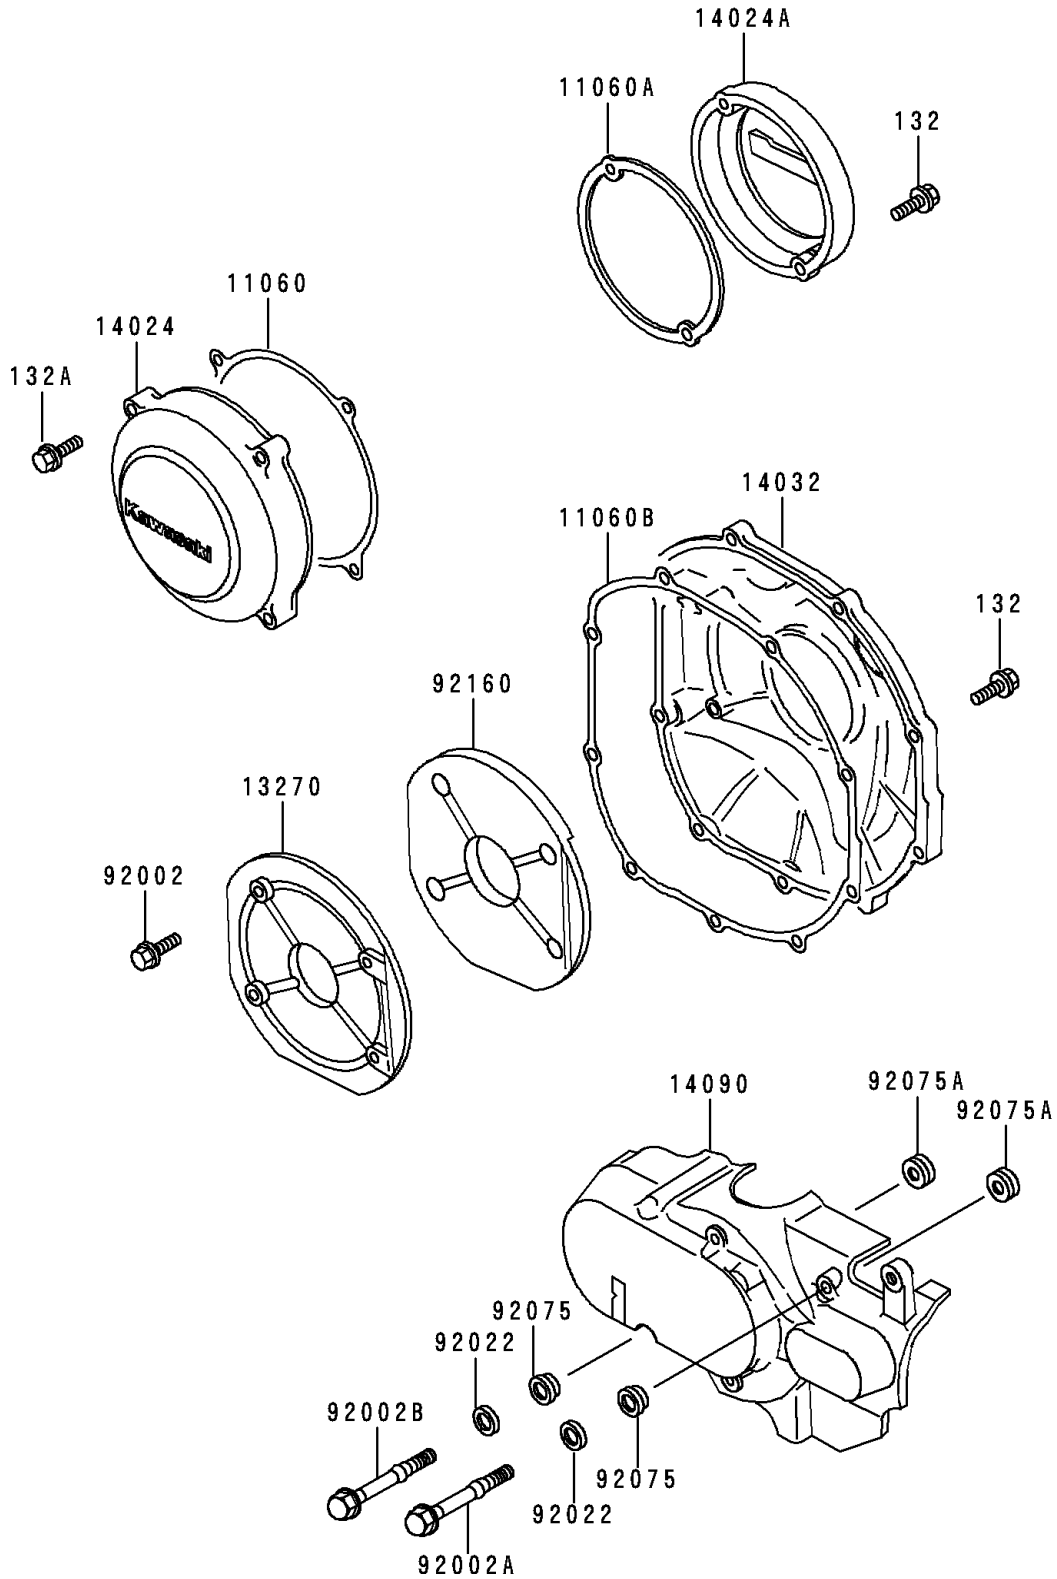

# 2000 Voyager XII PARTS DIAGRAM

Engine Cover(s)

E1431

## 2000 Voyager XII PARTS LIST

### Engine Cover(s)

ITEM NAME	PART NUMBER	QUANTITY
BOLT-FLANGED-SMALL (Ref # 132)	132E0625	11
BOLT-FLANGED-SMALL (Ref # 132A)	132E0630	4
GASKET,COVER,LH (Ref # 11060)	11060-1097	1
GASKET,PULSING COIL COVER (Ref # 11060A)	11060-1098	1
GASKET,CLUTCH COVER (Ref # 11060B)	11060-1099	1
PLATE,SOUND ARRESTER (Ref # 13270)	13270-1081	1
COVER,LH (Ref # 14024)	14024-1153	1
COVER,PULSING COIL (Ref # 14024A)	14024-1154	1
COVER-CLUTCH (Ref # 14032)	14032-1374	1
COVER,FRONT BEVEL (Ref # 14090)	14090-1417	1
BOLT,6X10 (Ref # 92002)	92002-1449	4
BOLT (Ref # 92002A)	92002-1814	3
BOLT (Ref # 92002B)	92002-1815	1
WASHER (Ref # 92022)	92022-1823	4
DAMPER (Ref # 92075)	92075-1855	4
DAMPER (Ref # 92075A)	92075-1856	4
DAMPER,SOUND ARRESTER (Ref # 92160)	92160-1443	1