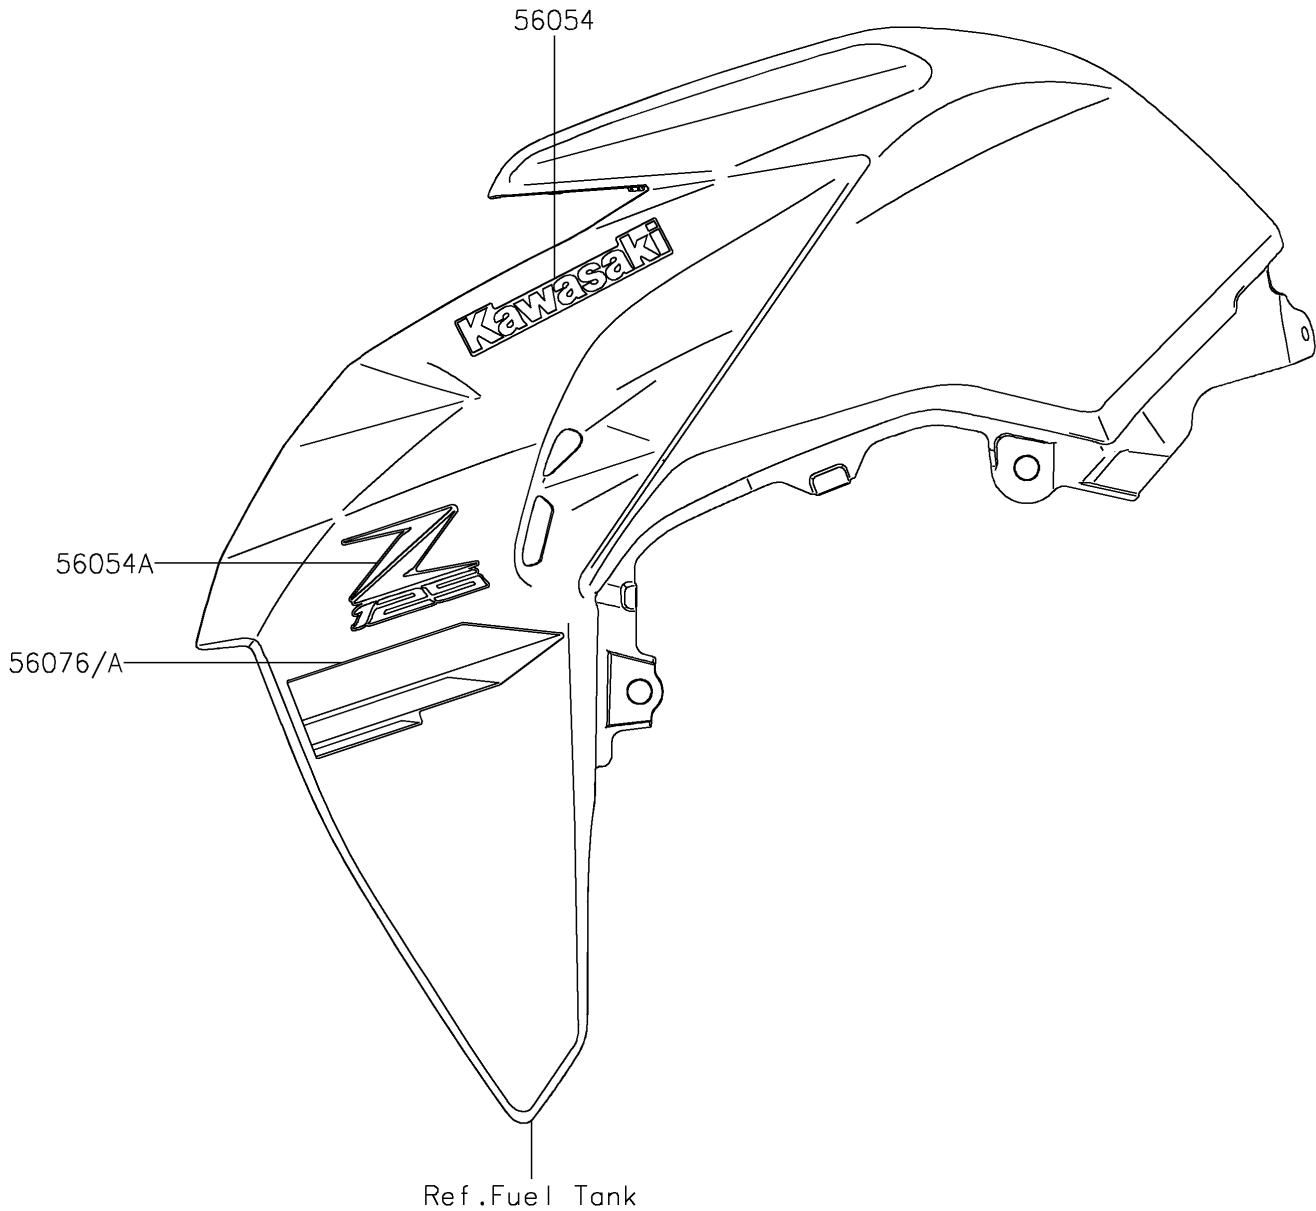

2022 Z125 PRO PARTS DIAGRAM

Decals(White)(JNFNN/JNFNL)(CA,US)

F2861A

2022 Z125 PRO PARTS LIST

Decals(White)(JNFNN/JNFNL)(CA,US)

ITEM NAME	PART NUMBER	QUANTITY
-----------	-------------	----------