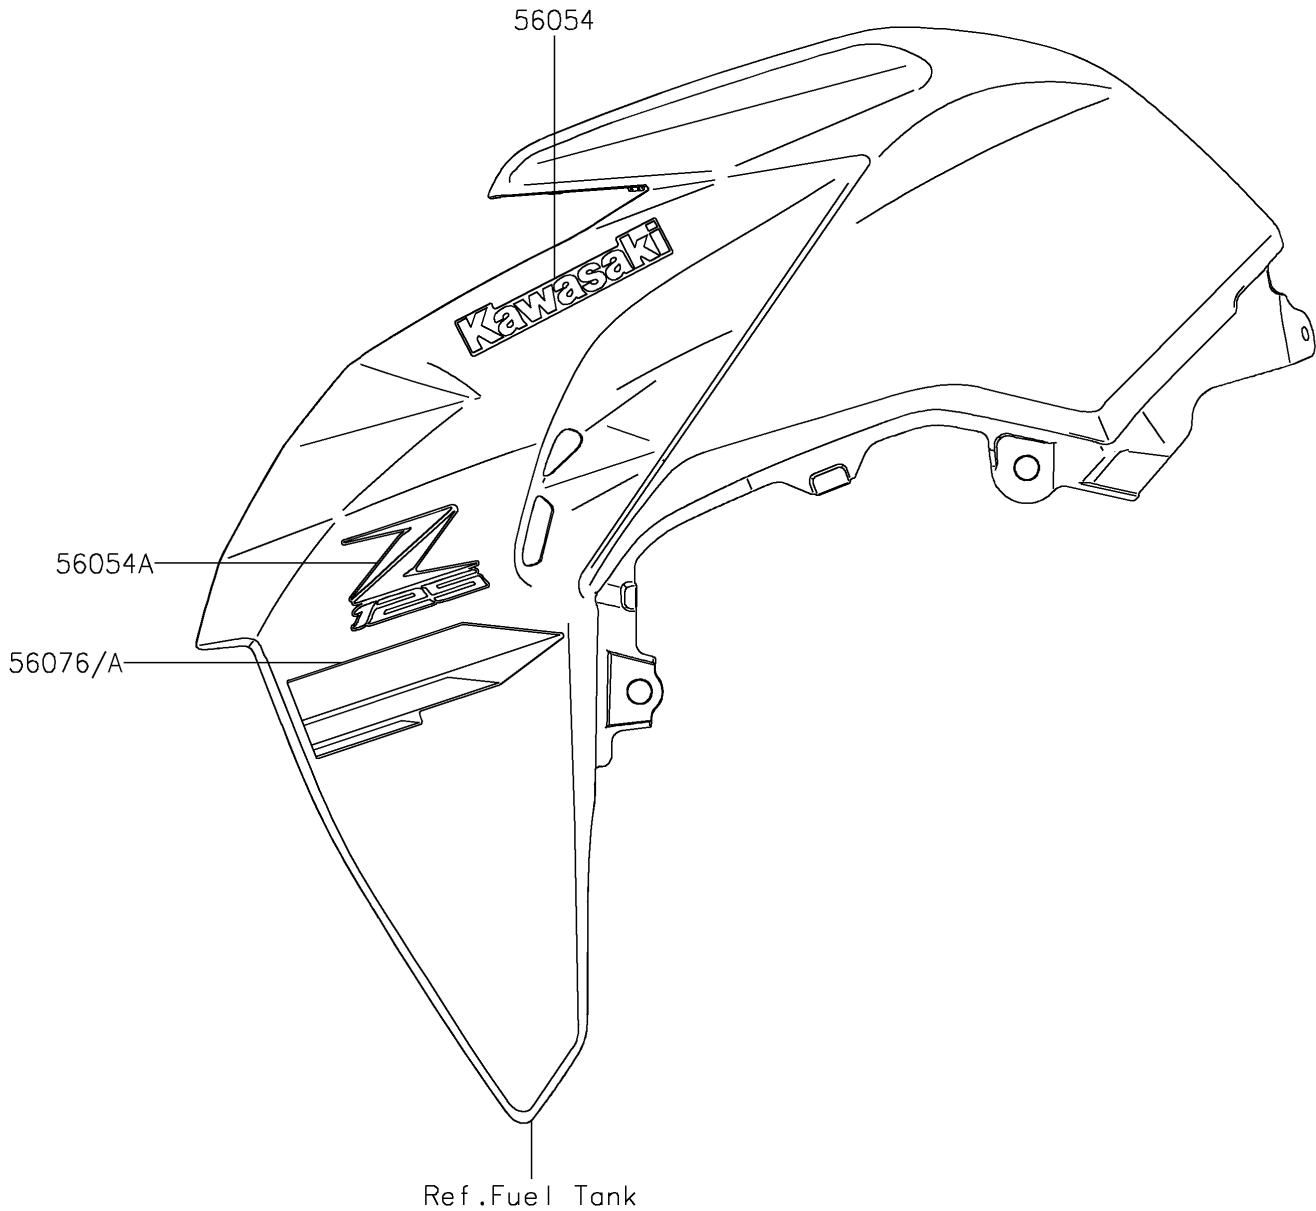

2022 Z125 PRO PARTS DIAGRAM

Decals(Yellow)(JNFNN/JNFNL)

F2861B

2022 Z125 PRO PARTS LIST

Decals(Yellow)(JNFNN/JNFNL)

ITEM NAME	PART NUMBER	QUANTITY
MARK,SHROUD,KAWASAKI (Ref # 56054)	56054-3760	2
MARK,SHROUD,Z125 (Ref # 56054A)	56054-3762	2
PATTERN,SHROUD,LH (Ref # 56076)	56076-3794	1
PATTERN,SHROUD,RH (Ref # 56076A)	56076-3795	1