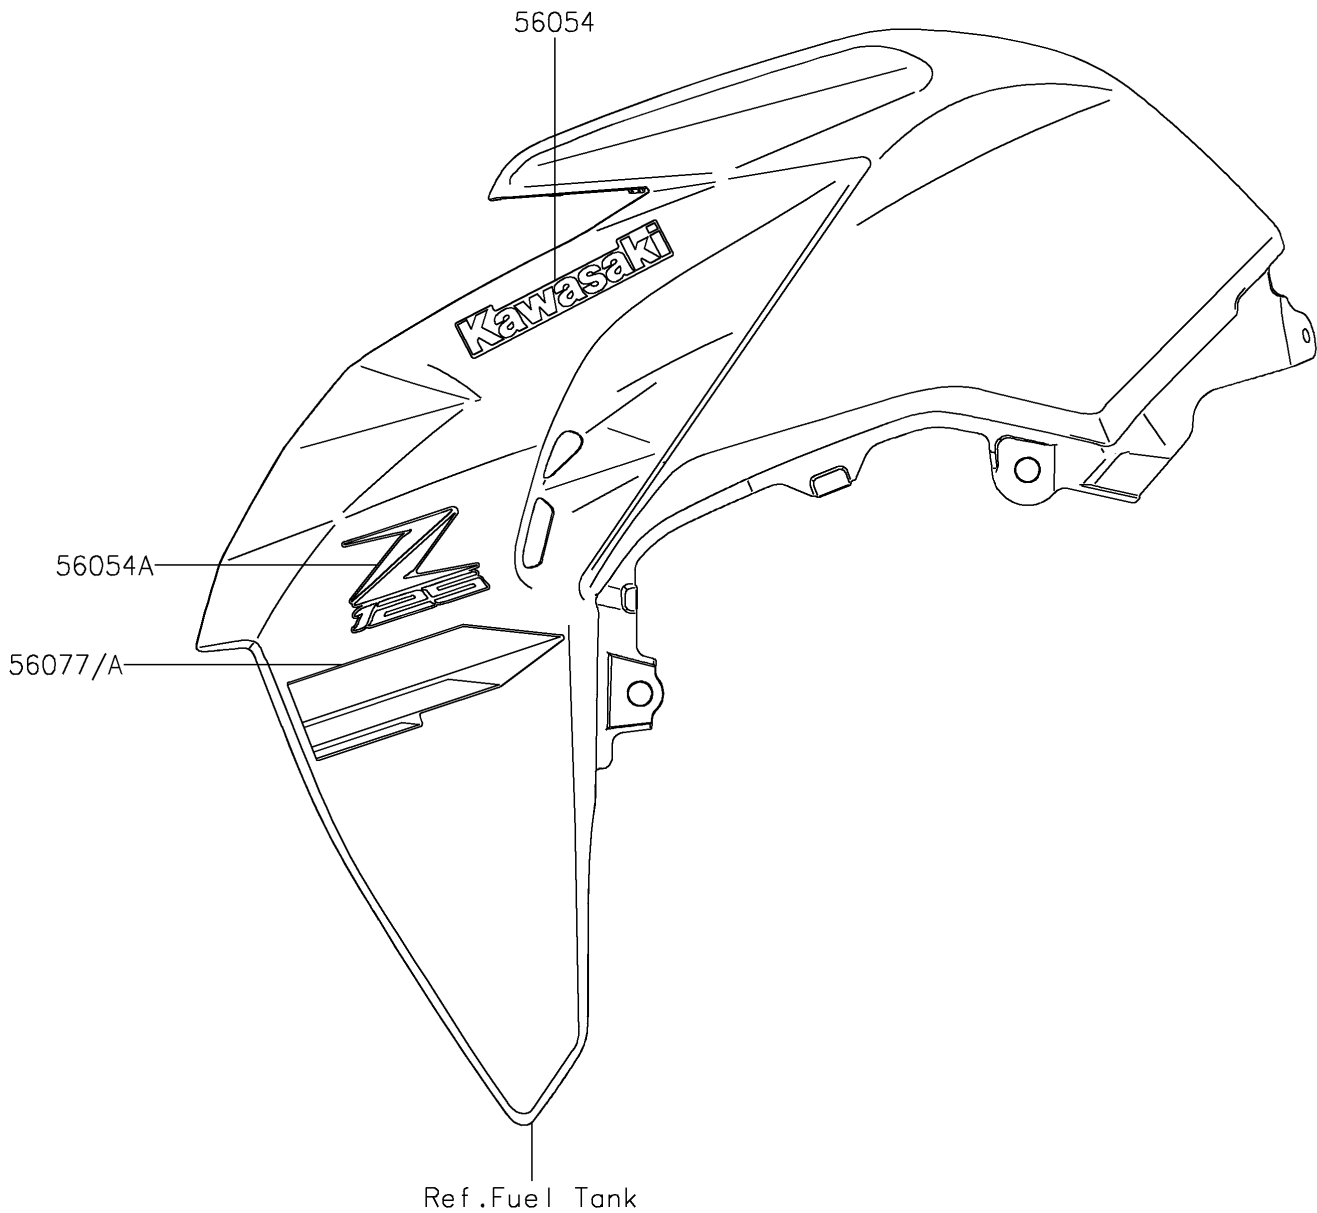

2024 Z125 PRO PARTS DIAGRAM

Decals(M.M.D.Gray)(JRFNN/JRFNL)

F2861G

2024 Z125 PRO PARTS LIST

Decals(M.M.D.Gray)(JRFNN/JRFNL)

ITEM NAME	PART NUMBER	QUANTITY
MARK,SHROUD,KAWASAKI (Ref # 56054)	56054-4048	2
MARK,SHROUD,Z125 (Ref # 56054A)	56054-4049	2
PATTERN,SHROUD,LH (Ref # 56077)	56077-1013	1
PATTERN,SHROUD,RH (Ref # 56077A)	56077-1014	1