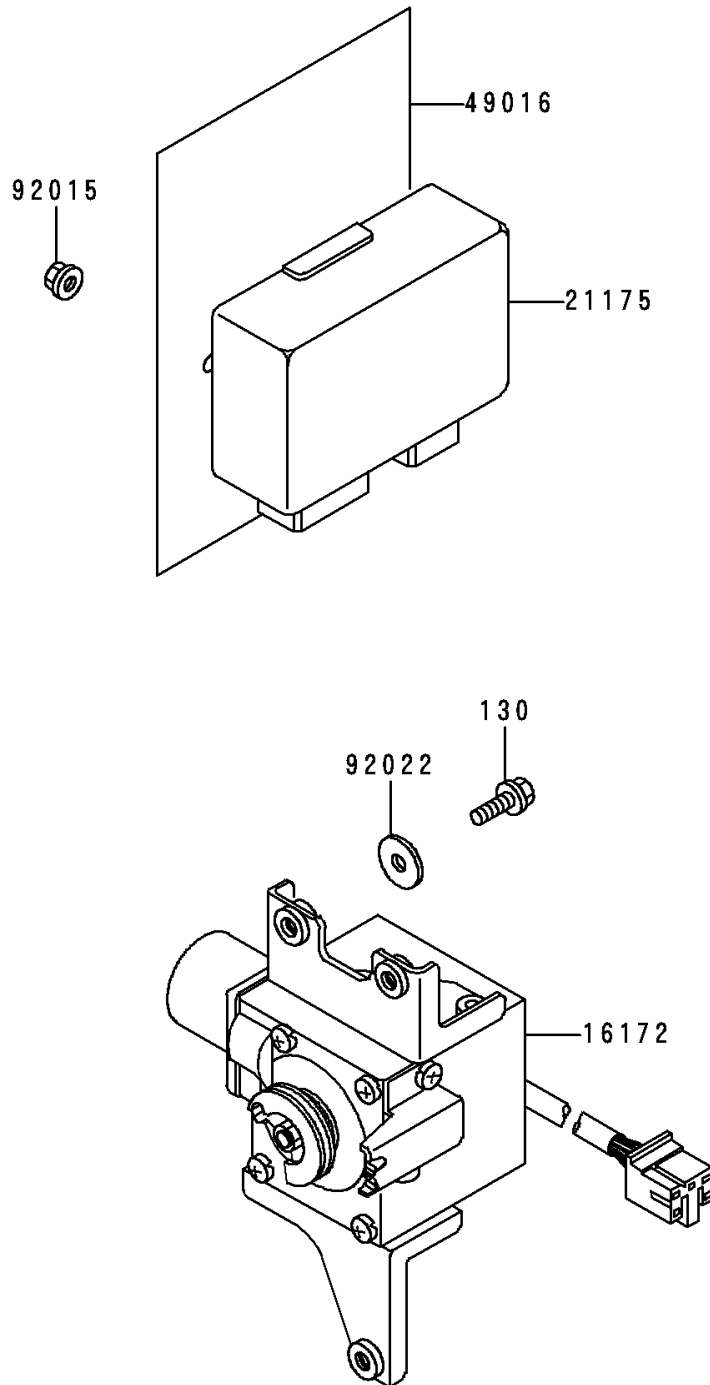

1997 Voyager XII PARTS DIAGRAM

Cruise Control

E1509

1997 Voyager XII PARTS LIST

Cruise Control

ITEM NAME	PART NUMBER	QUANTITY
BOLT-FLANGED,6X20 (Ref # 130)	130G0620	2
ACTUATOR (Ref # 16172)	16172-1051	1
CONTROL UNIT-ELECTRONIC (Ref # 21175)	21175-1056	1
COVER-SEAL,CRUISE CANCEL (Ref # 49016)	49016-1132	1
NUT,FLANGED,5MM (Ref # 92015)	92015-1259	3
WASHER,6.5X20X1.6 (Ref # 92022)	92022-125	2