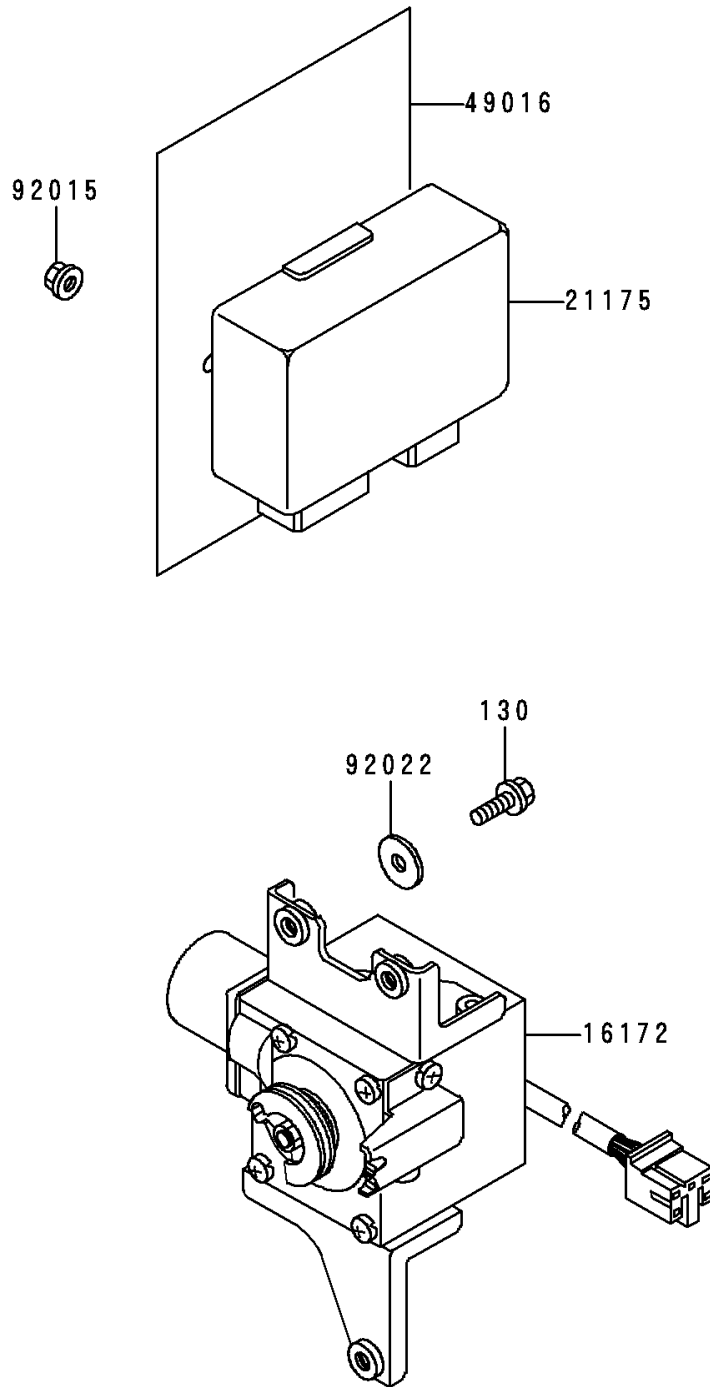

1998 Voyager XII PARTS DIAGRAM

Cruise Control

E1509

1998 Voyager XII PARTS LIST

Cruise Control

ITEM NAME	PART NUMBER	QUANTITY
BOLT-FLANGED,6X20 (Ref # 130)	130G0620	2
ACTUATOR (Ref # 16172)	16172-1051	1
CONTROL UNIT-ELECTRONIC (Ref # 21175)	21175-1056	1
COVER-SEAL,CRUISE CANCEL (Ref # 49016)	49016-1132	1
NUT,FLANGED,5MM (Ref # 92015)	92015-1259	3
WASHER,6.5X20X1.6 (Ref # 92022)	92022-125	2