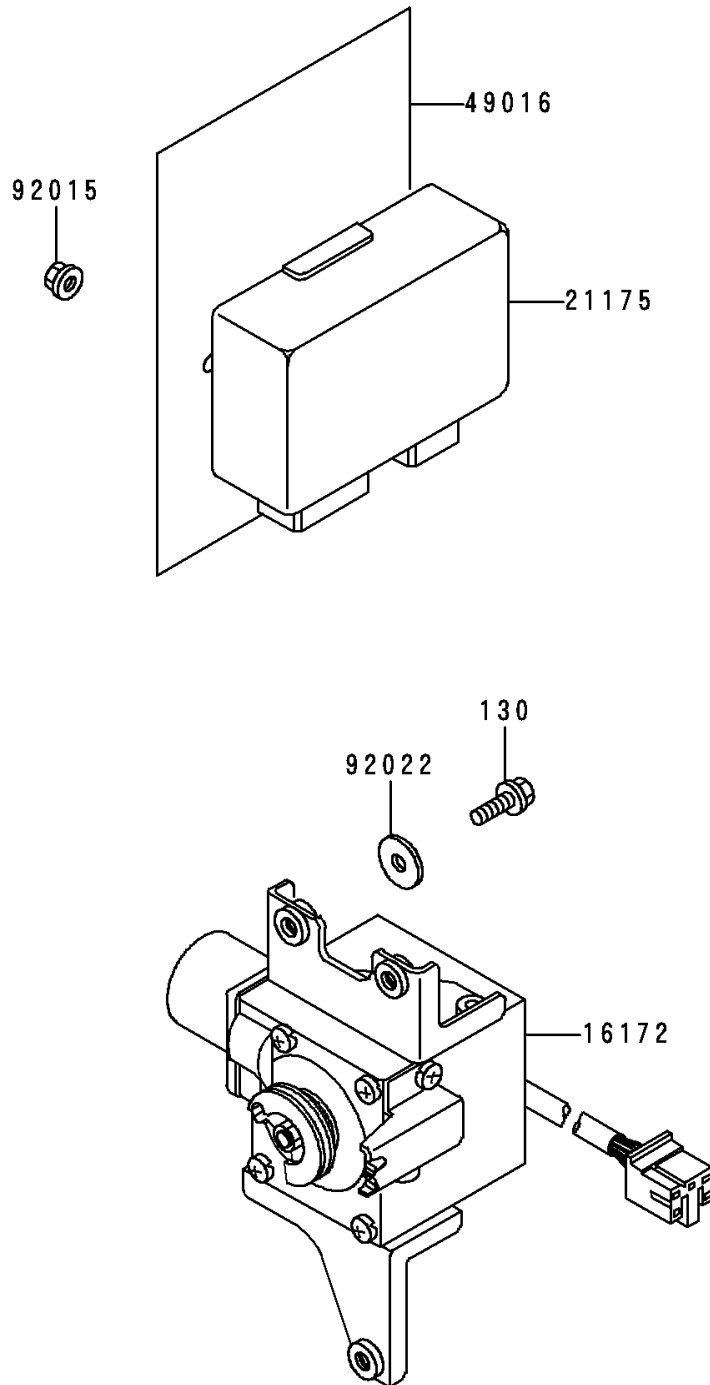

# 1999 Voyager XII PARTS DIAGRAM

Cruise Control

E1509

# 1999 Voyager XII PARTS LIST

## Cruise Control

ITEM NAME	PART NUMBER	QUANTITY
BOLT-FLANGED,6X20 (Ref # 130)	130G0620	2
ACTUATOR (Ref # 16172)	16172-1051	1
CONTROL UNIT-ELECTRONIC (Ref # 21175)	21175-1056	1
COVER-SEAL,CRUISE CANCEL (Ref # 49016)	49016-1132	1
NUT,FLANGED,5MM (Ref # 92015)	92015-1259	3
WASHER,6.5X20X1.6 (Ref # 92022)	92022-125	2