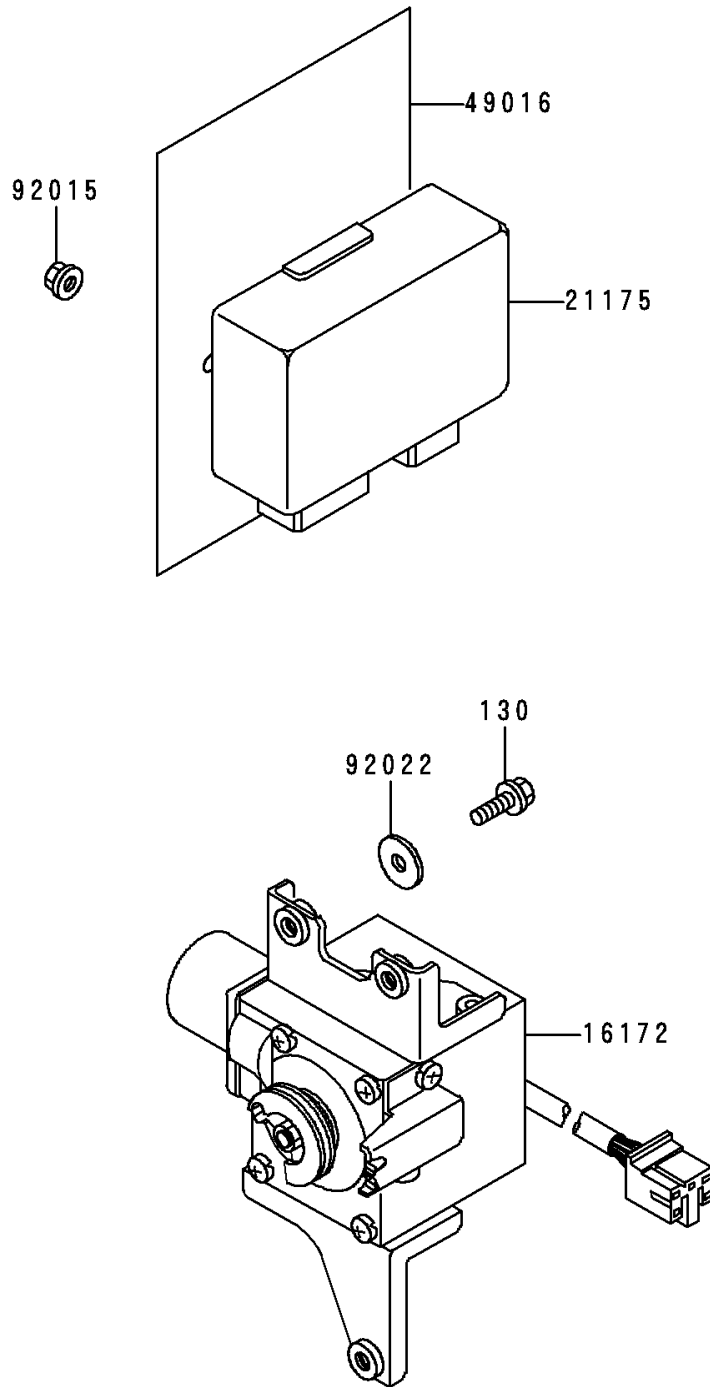

1999 Voyager XII PARTS DIAGRAM

Cruise Control

E1509

1999 Voyager XII PARTS LIST

Cruise Control

ITEM NAME	PART NUMBER	QUANTITY
BOLT-FLANGED,6X20 (Ref # 130)	130G0620	2
ACTUATOR (Ref # 16172)	16172-1051	1
CONTROL UNIT-ELECTRONIC (Ref # 21175)	21175-1056	1
COVER-SEAL,CRUISE CANCEL (Ref # 49016)	49016-1132	1
NUT,FLANGED,5MM (Ref # 92015)	92015-1259	3
WASHER,6.5X20X1.6 (Ref # 92022)	92022-125	2