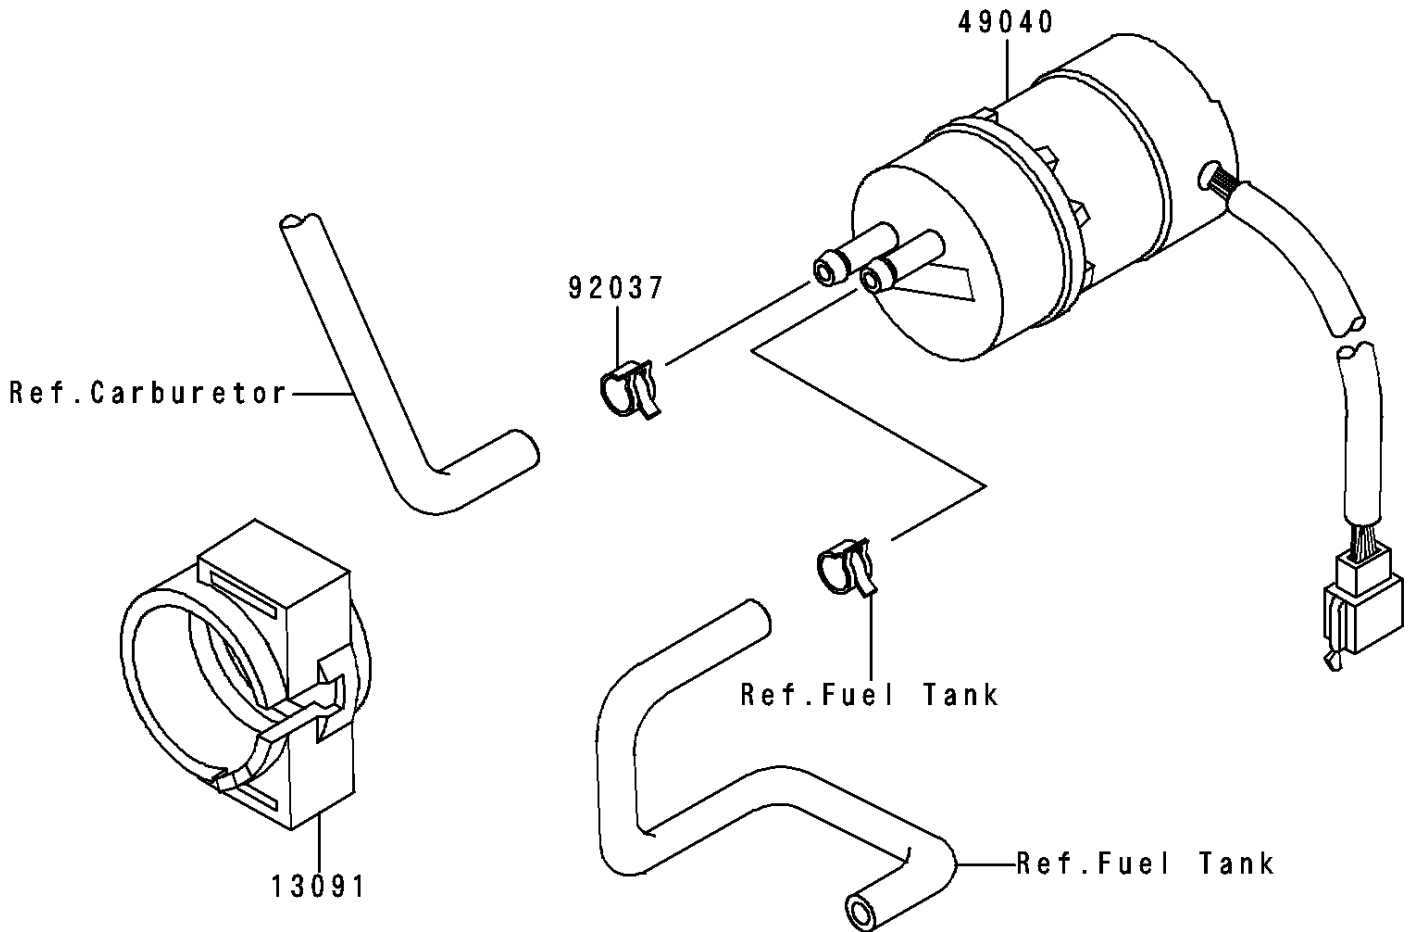

1996 Voyager XII PARTS DIAGRAM

Fuel Pump

E1520

1996 Voyager XII PARTS LIST

Fuel Pump

ITEM NAME	PART NUMBER	QUANTITY
HOLDER (Ref # 13091)	13091-1512	1
PUMP-FUEL (Ref # 49040)	49040-1063	1
CLAMP,TUBE (Ref # 92037)	92037-1505	1