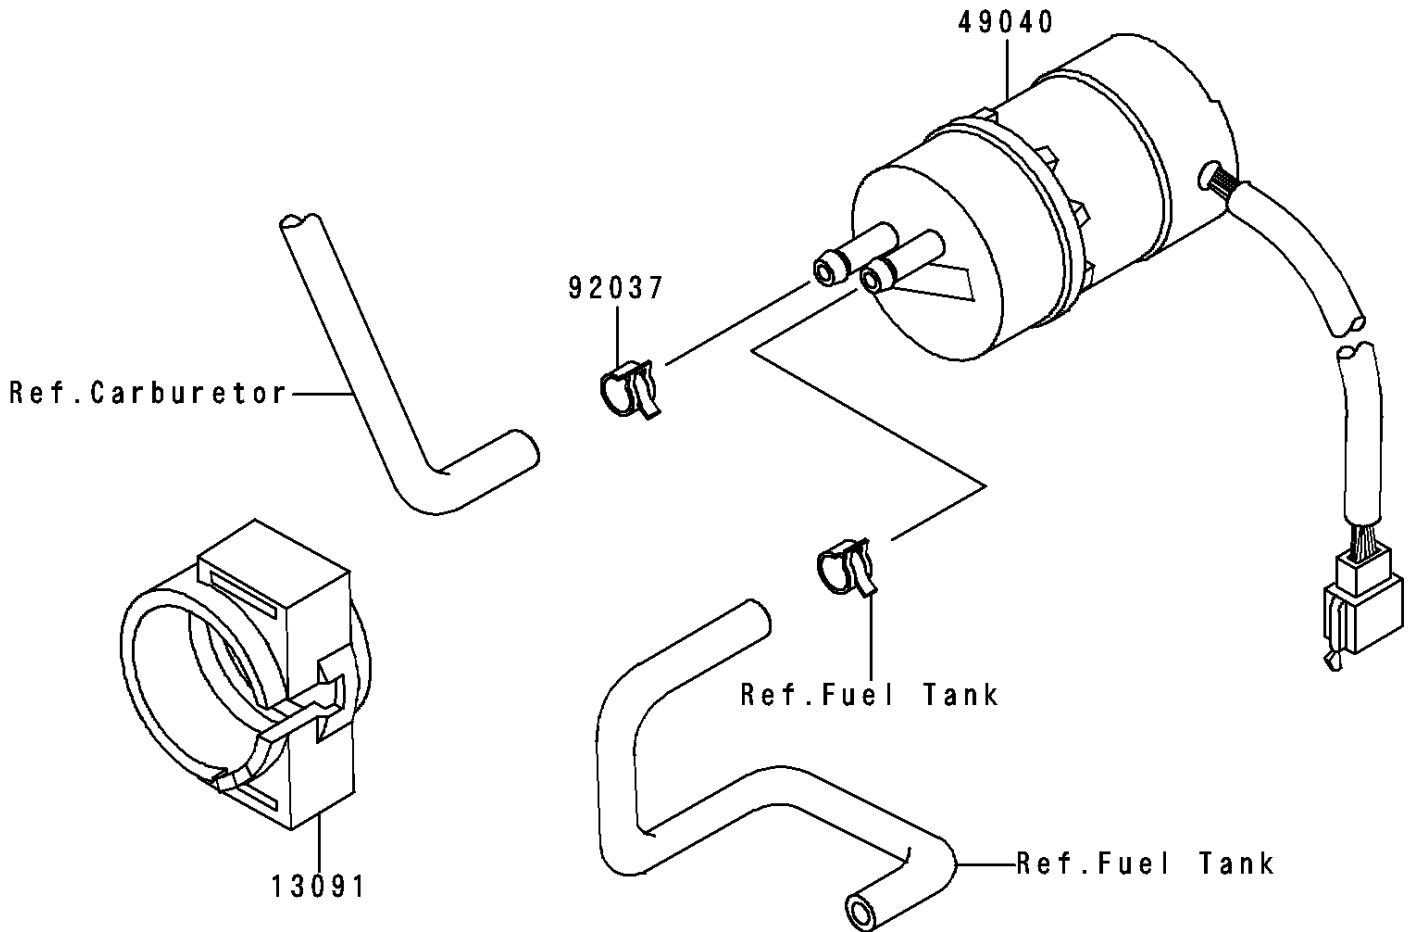

1997 Voyager XII PARTS DIAGRAM

Fuel Pump

E1520

1997 Voyager XII PARTS LIST

Fuel Pump

| ITEM NAME | PART NUMBER | QUANTITY |
|--------------------------|-------------|----------|
| HOLDER (Ref # 13091) | 13091-1512 | 1 |
| PUMP-FUEL (Ref # 49040) | 49040-1063 | 1 |
| CLAMP,TUBE (Ref # 92037) | 92037-1505 | 1 |