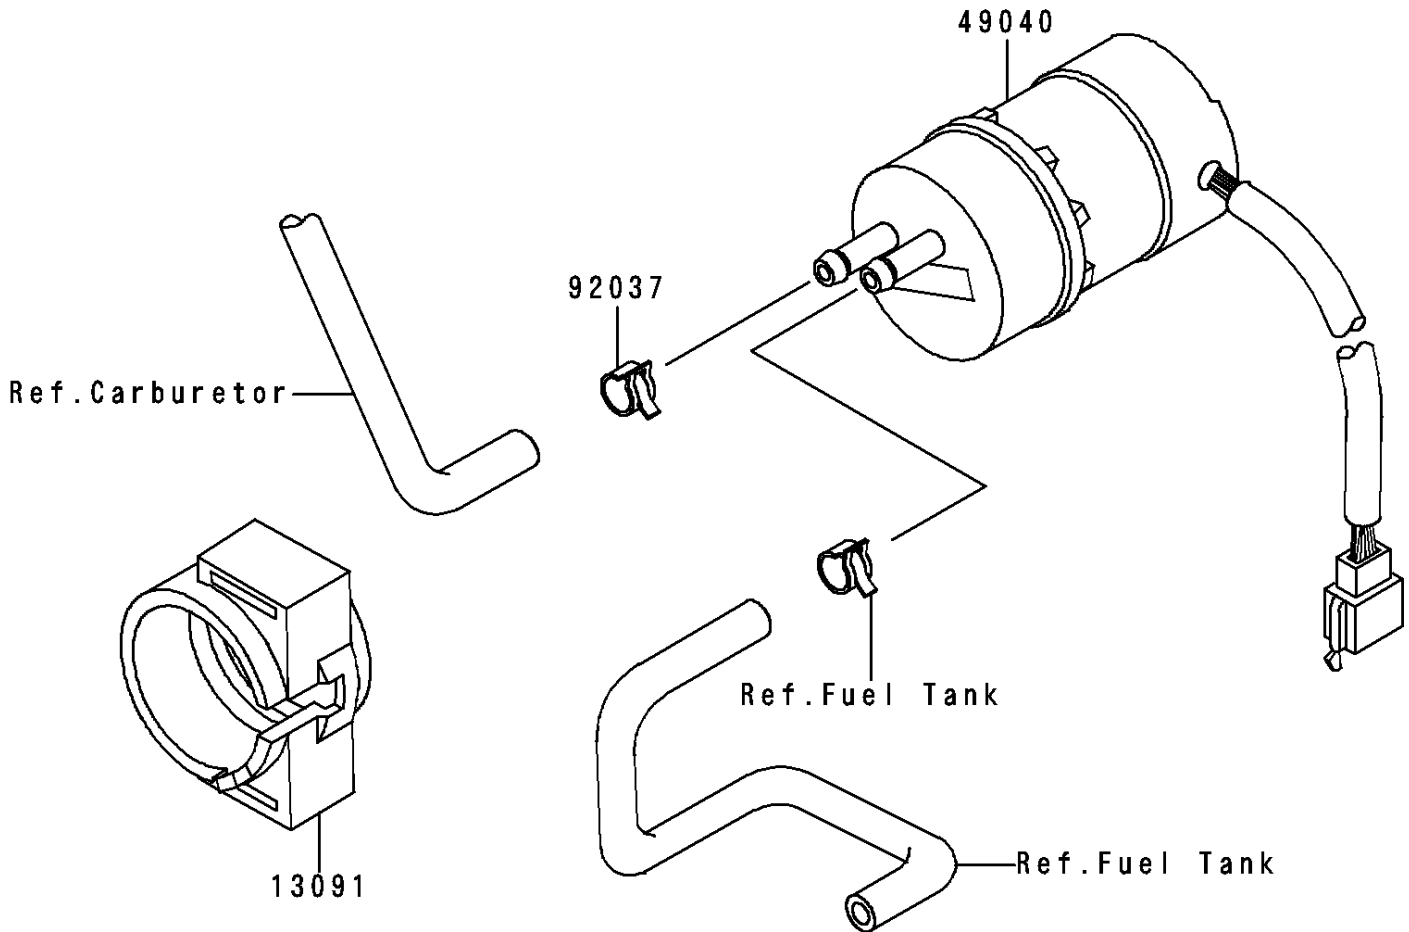

1998 Voyager XII PARTS DIAGRAM

Fuel Pump

E1520

1998 Voyager XII PARTS LIST

Fuel Pump

ITEM NAME	PART NUMBER	QUANTITY
HOLDER (Ref # 13091)	13091-1512	1
PUMP-FUEL (Ref # 49040)	49040-1063	1
CLAMP,TUBE (Ref # 92037)	92037-1505	1