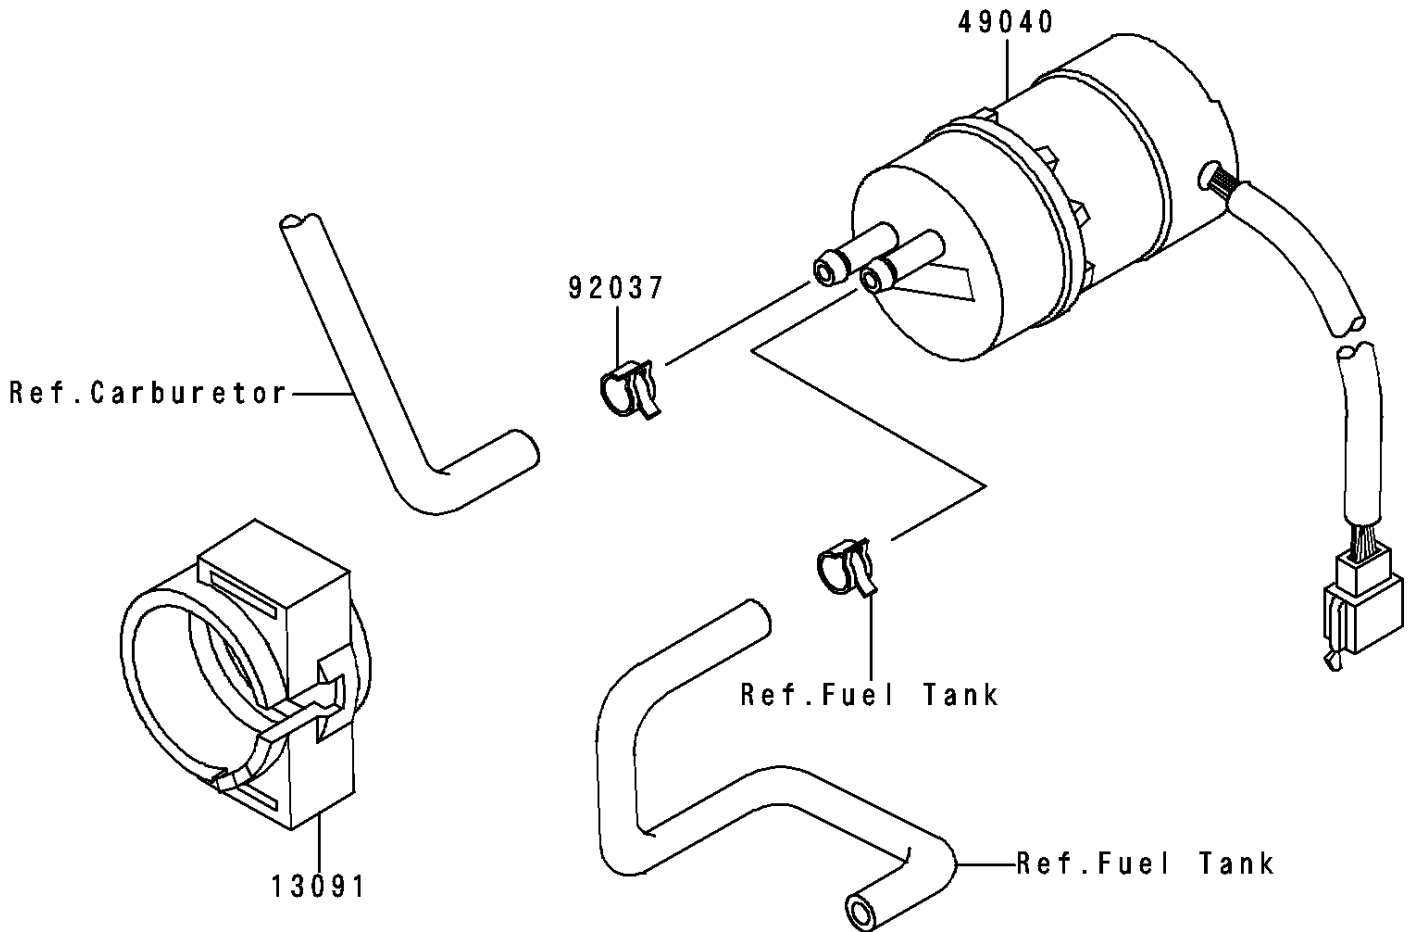

1999 Voyager XII PARTS DIAGRAM

Fuel Pump

E1520

1999 Voyager XII PARTS LIST

Fuel Pump

ITEM NAME	PART NUMBER	QUANTITY
HOLDER (Ref # 13091)	13091-1512	1
PUMP-FUEL (Ref # 49040)	49040-1063	1
CLAMP,TUBE (Ref # 92037)	92037-1505	1