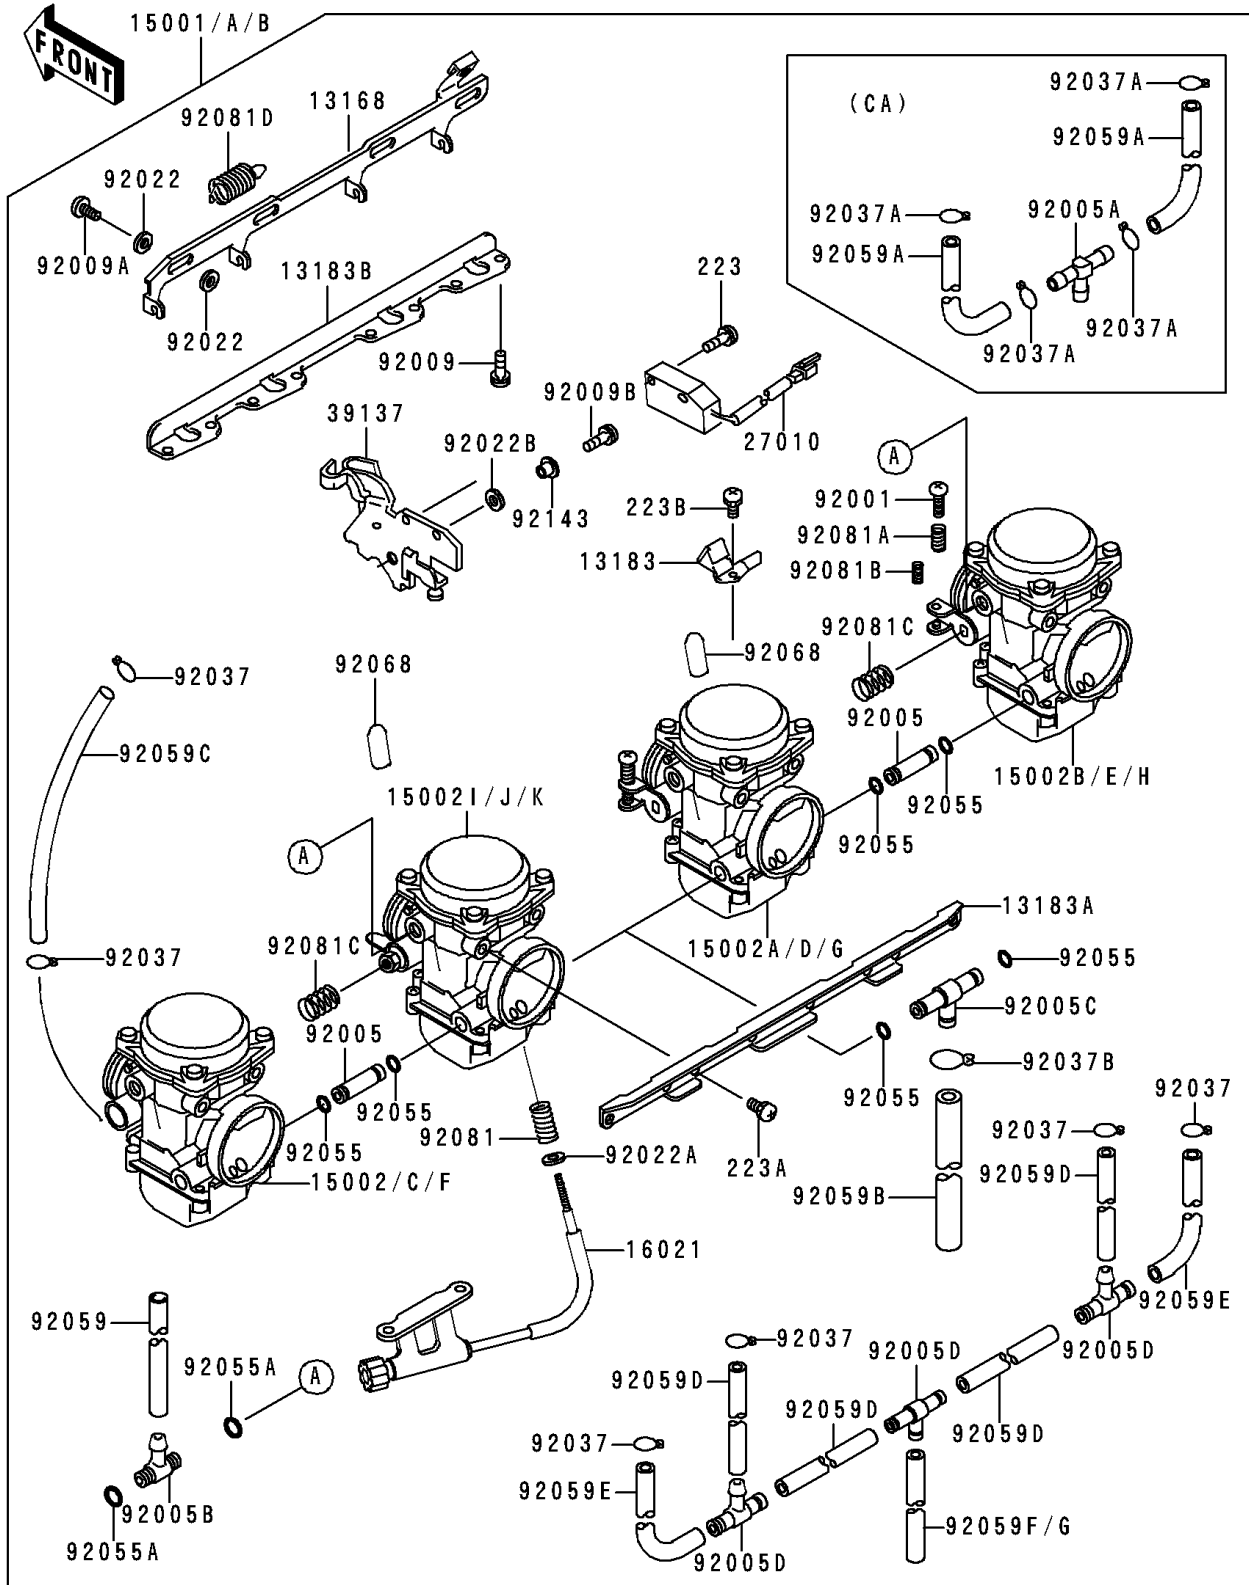

1996 Voyager XII PARTS DIAGRAM

Carburetor

E1611

1996 Voyager XII PARTS LIST

Carburetor

ITEM NAME	PART NUMBER	QUANTITY
LEVER,STARTER (Ref # 13168)	13168-1337	1
PLATE,STARTER CABLE (Ref # 13183)	13183-1033	1
PLATE,CARBURTOR STAY,UPP (Ref # 13183A)	13183-1049	1
PLATE,CARBURETOR STAY,LWR,6MM (Ref # 13183B)	13183-1050	1
SCREW-THROTTLE STOP (Ref # 16021)	16021-1101	1
SWITCH,CRUISE CANCEL (Ref # 27010)	27010-1237	1
STAY-COMP (Ref # 39137)	39137-1058	1
BOLT,THROTTLE ADJUST (Ref # 92001)	92001-1998	3
FITTING,FUEL,I-TYPE (Ref # 92005)	92005-1109	2
FITTING,T-TYPE (Ref # 92005B)	92005-1125	2
FITTING,T-TYPE (Ref # 92005C)	92005-1148	1
FITTING,T-TYPE (Ref # 92005D)	92005-1151	3
SCREW,6X16 (Ref # 92009)	92009-1129	8
SCREW (Ref # 92009A)	92009-1262	3
SCREW (Ref # 92009B)	92009-1483	1
WASHER,6.1X11X0.8,POLYACETAL (Ref # 92022)	92022-1199	6
WASHER,PLAIN,STOP SPRING (Ref # 92022A)	92022-1480	1
WASHER (Ref # 92022B)	92022-1902	1
CLAMP,TUBE (Ref # 92037)	92037-1142	6
CLAMP,FUEL TUBE (Ref # 92037B)	92037-1826	1
RING-O (Ref # 92055)	92055-1004	6
RING-O,FUEL FITTING (Ref # 92055A)	92055-1223	4
TUBE,5.3X10.5X210 (Ref # 92059B)	92059-1740	1
TUBE,3X7X420 (Ref # 92059C)	92059-1741	1
TUBE,3.5X6.5X40 (Ref # 92059D)	92059-1746	4
TUBE,3.5X6.5X90 (Ref # 92059E)	92059-1747	2
SPRING,THROTTLE STOP SCREW (Ref # 92081)	92081-1617	1
SPRING,THROTTLE ADJUST UPP (Ref # 92081A)	92081-1620	3
SPRING,THROTTLE ADJUST LWR (Ref # 92081B)	92081-1621	3